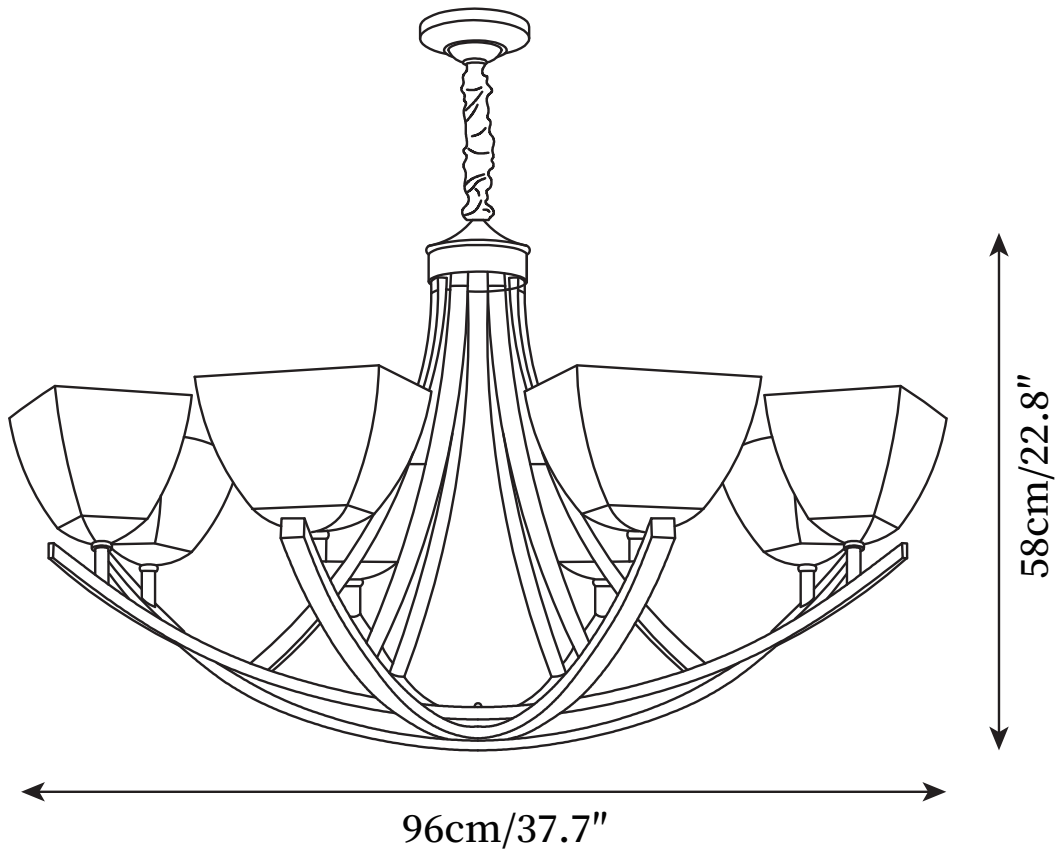

SPECIFICATION SHEET

SPECIFICATION DETAILS

*For custom options, consult factory for details

Fixture Dimensions	D 37.7" x H 22.8"
Light source	E26 or E27
Wattage	40W(single light)
Voltage	AC 110-240V
Color Temperature	Based on the purchase of light bulbs
CRI(Ra)	80CRI
Mounting	Ceiling
Driver Required	NO
Optional Color Temps	Buy bulbs as needed
LED Rated Life	Based on bulb life (we do not supply bulbs)
Dimming	Dimming is not supported
Finishes	Brass
Shade Details	White
Material	Brass, Glass
Chain Length	19.7"
Chain Type	Gold Suspension Chain