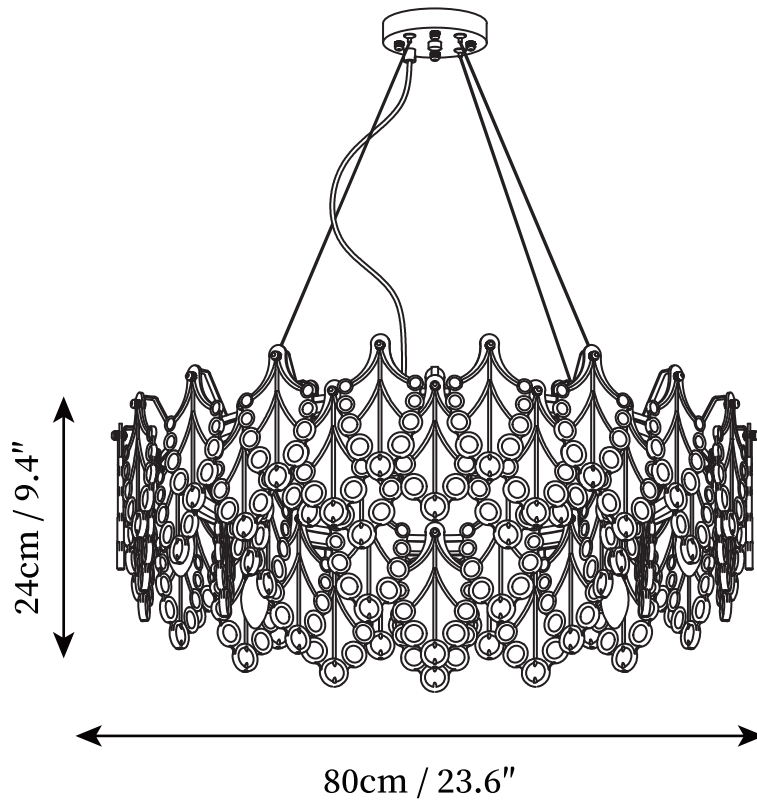

SPECIFICATION SHEET

SPECIFICATION DETAILS

*For custom options, consult factory for details

Fixture Dimensions	D 19.7" x H 9.4"
Light source	E14
Wattage	15W
Voltage	AC 110-240V
Color Temperature	Based on the purchase of light bulbs
CRI(Ra)	80CRI
Mounting	Ceiling
Driver Required	NO
Optional Color Temps	Buy bulbs as needed
LED Rated Life	Based on bulb life (we do not supply bulbs)
Dimming	Dimming is not supported
Finishes	Gold
Glass Details	Clear
Material	Iron, Metal, Glass
Wire Length	59"
Wire Type	Clear Coaxial Wire

SPECIFICATION SHEET

SPECIFICATION DETAILS

*For custom options, consult factory for details

Fixture Dimensions	D 23.6" x H 9.4"
Light source	E14
Wattage	15W
Voltage	AC 110-240V
Color Temperature	Based on the purchase of light bulbs
CRI(Ra)	80CRI
Mounting	Ceiling
Driver Required	NO
Optional Color Temps	Buy bulbs as needed
LED Rated Life	Based on bulb life (we do not supply bulbs)
Dimming	Dimming is not supported
Finishes	Gold
Glass Details	Clear
Material	Iron, Metal, Glass
Wire Length	59"
Wire Type	Clear Coaxial Wire

SPECIFICATION SHEET

SPECIFICATION DETAILS

*For custom options, consult factory for details

Fixture Dimensions	D 31.5" x H 9.4"
Light source	E14
Wattage	15W
Voltage	AC 110-240V
Color Temperature	Based on the purchase of light bulbs
CRI(Ra)	80CRI
Mounting	Ceiling
Driver Required	NO
Optional Color Temps	Buy bulbs as needed
LED Rated Life	Based on bulb life (we do not supply bulbs)
Dimming	Dimming is not supported
Finishes	Gold
Glass Details	Clear
Material	Iron, Metal, Glass
Wire Length	59"
Wire Type	Clear Coaxial Wire