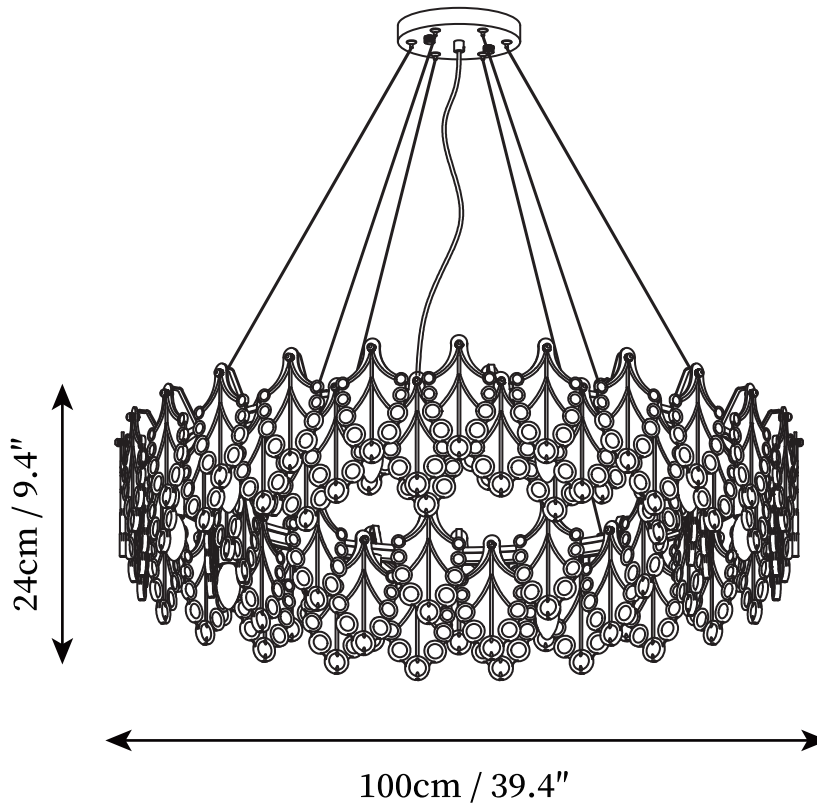

SPECIFICATION SHEET

SPECIFICATION DETAILS

*For custom options, consult factory for details

Fixture Dimensions	D 39.4" x H 9.4"
Light source	E14
Wattage	15W
Voltage	AC 110-240V
Color Temperature	Based on the purchase of light bulbs
CRI(Ra)	80CRI
Mounting	Ceiling
Driver Required	NO
Optional Color Temps	Buy bulbs as needed
LED Rated Life	Based on bulb life (we do not supply bulbs)
Dimming	Dimming is not supported
Finishes	Gold
Glass Details	Clear
Material	Iron, Metal, Glass
Wire Length	59"
Wire Type	Clear Coaxial Wire