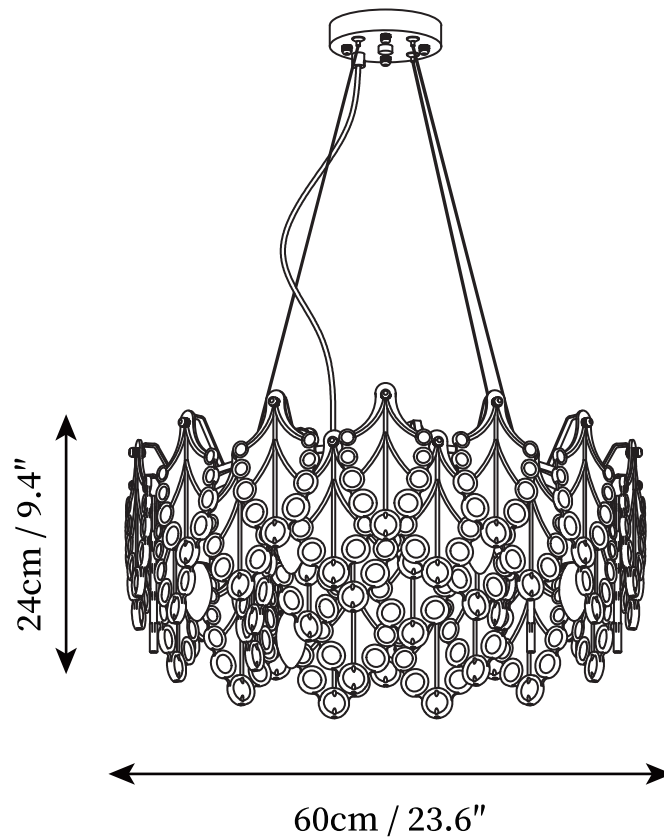

SPECIFICATION SHEET

SPECIFICATION DETAILS

*For custom options, consult factory for details

Fixture Dimensions	D 19.7" x H 9.4"
Light source	E14
Wattage	15W
Voltage	AC 110-240V
Color Temperature	Based on the purchase of light bulbs
CRI(Ra)	80CRI
Mounting	Ceiling
Driver Required	NO
Optional Color Temps	Buy bulbs as needed
LED Rated Life	Based on bulb life (we do not supply bulbs)
Dimming	Dimming is not supported
Finishes	Gold
Glass Details	Clear
Material	Iron, Metal, Glass
Wire Length	59"
Wire Type	Clear Coaxial Wire

SPECIFICATION SHEET

SPECIFICATION DETAILS

*For custom options, consult factory for details

Fixture Dimensions	D 23.6" x H 9.4"
Light source	E14
Wattage	15W
Voltage	AC 110-240V
Color Temperature	Based on the purchase of light bulbs
CRI(Ra)	80CRI
Mounting	Ceiling
Driver Required	NO
Optional Color Temps	Buy bulbs as needed
LED Rated Life	Based on bulb life (we do not supply bulbs)
Dimming	Dimming is not supported
Finishes	Gold
Glass Details	Clear
Material	Iron, Metal, Glass
Wire Length	59"
Wire Type	Clear Coaxial Wire

SPECIFICATION SHEET

SPECIFICATION DETAILS

*For custom options, consult factory for details

Fixture Dimensions	D 31.5" x H 9.4"
Light source	E14
Wattage	15W
Voltage	AC 110-240V
Color Temperature	Based on the purchase of light bulbs
CRI(Ra)	80CRI
Mounting	Ceiling
Driver Required	NO
Optional Color Temps	Buy bulbs as needed
LED Rated Life	Based on bulb life (we do not supply bulbs)
Dimming	Dimming is not supported
Finishes	Gold
Glass Details	Clear
Material	Iron, Metal, Glass
Wire Length	59"
Wire Type	Clear Coaxial Wire