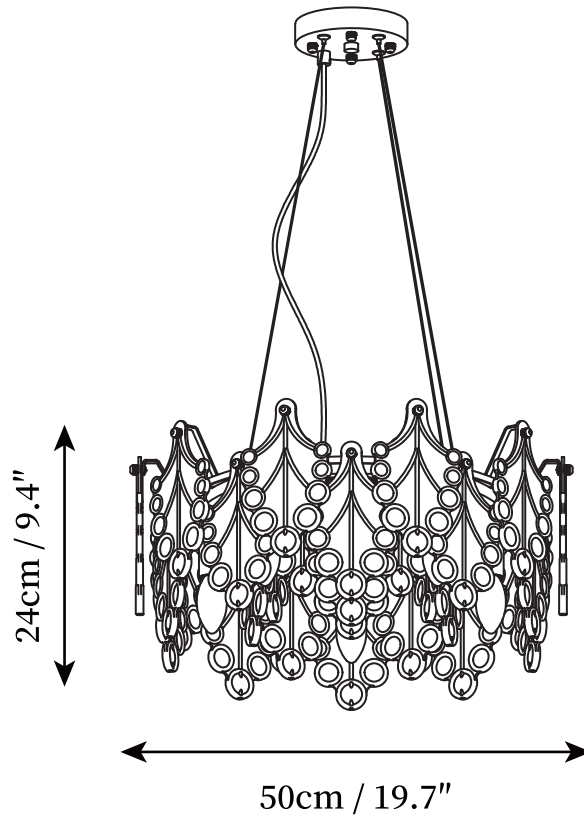

SPECIFICATION SHEET

SPECIFICATION DETAILS

*For custom options, consult factory for details

Fixture Dimensions	D 19.7" x H 9.4"
Light source	E14
Wattage	15W
Voltage	AC 110-240V
Color Temperature	Based on the purchase of light bulbs
CRI(Ra)	80CRI
Mounting	Ceiling
Driver Required	NO
Optional Color Temps	Buy bulbs as needed
LED Rated Life	Based on bulb life (we do not supply bulbs)
Dimming	Dimming is not supported
Finishes	Gold
Glass Details	Clear
Material	Iron, Metal, Glass
Wire Length	59"
Wire Type	Clear Coaxial Wire

SPECIFICATION SHEET

SPECIFICATION DETAILS

*For custom options, consult factory for details

Fixture Dimensions	D 23.6" x H 9.4"
Light source	E14
Wattage	15W
Voltage	AC 110-240V
Color Temperature	Based on the purchase of light bulbs
CRI(Ra)	80CRI
Mounting	Ceiling
Driver Required	NO
Optional Color Temps	Buy bulbs as needed
LED Rated Life	Based on bulb life (we do not supply bulbs)
Dimming	Dimming is not supported
Finishes	Gold
Glass Details	Clear
Material	Iron, Metal, Glass
Wire Length	59"
Wire Type	Clear Coaxial Wire

SPECIFICATION SHEET

SPECIFICATION DETAILS

*For custom options, consult factory for details

Fixture Dimensions	D 31.5" x H 9.4"
Light source	E14
Wattage	15W
Voltage	AC 110-240V
Color Temperature	Based on the purchase of light bulbs
CRI(Ra)	80CRI
Mounting	Ceiling
Driver Required	NO
Optional Color Temps	Buy bulbs as needed
LED Rated Life	Based on bulb life (we do not supply bulbs)
Dimming	Dimming is not supported
Finishes	Gold
Glass Details	Clear
Material	Iron, Metal, Glass
Wire Length	59"
Wire Type	Clear Coaxial Wire