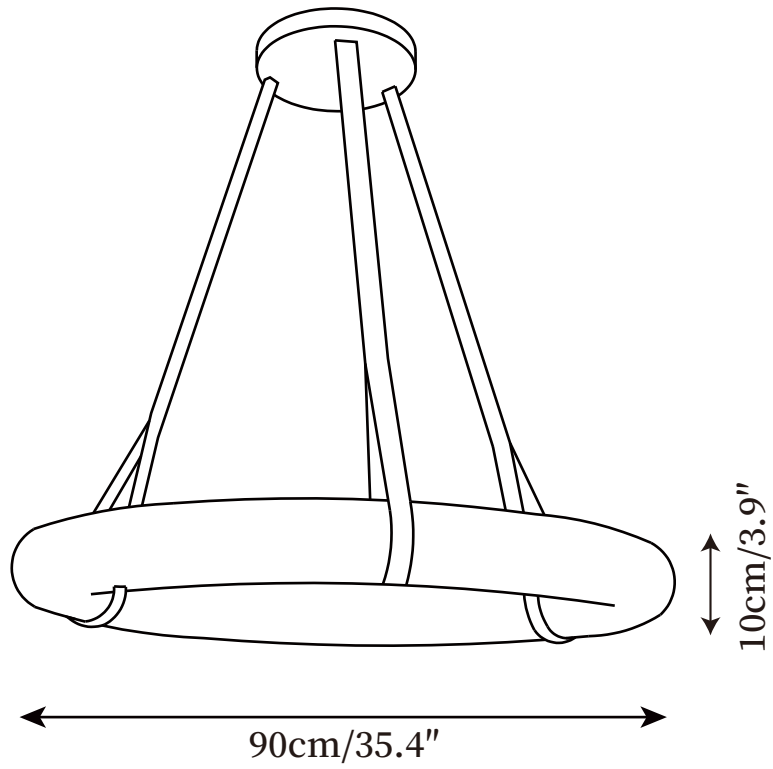

SPECIFICATION SHEET

SPECIFICATION DETAILS

*For custom options, consult factory for details

Fixture Dimensions	Ø 23.6" x H 3.9"
Light source	Integrated LED
Wattage	~ 5W
Voltage	AC 110-240V
Dimming	Not supported
CRI(Ra)	90+ CRI
Mounting	Hardwired.
LED Rated Life	30000 hours
Color Temperature	Warm Light (3000K), Neutral Light (4000K), Cool Light (6000K)
Control method	Compatible with common wall switches(not included)
Finishes	Dark brown, Brown
Shadow Details	White
Material	Alabaster, Artificial leather
leather Length	leather is 78.7", which can be lengthened as required.

SPECIFICATION SHEET

SPECIFICATION DETAILS

*For custom options, consult factory for details

Fixture Dimensions	Ø 31.5" x H 3.9"
Light source	Integrated LED
Wattage	~ 5W
Voltage	AC 110-240V
Dimming	Not supported
CRI(Ra)	90+ CRI
Mounting	Hardwired.
LED Rated Life	30000 hours
Color Temperature	Warm Light (3000K), Neutral Light (4000K), Cool Light (6000K)
Control method	Compatible with common wall switches (not included)
Finishes	Dark brown, Brown
Shadow Details	White
Material	Alabaster, Artificial leather
leather Length	leather is 78.7", which can be lengthened as required.

SPECIFICATION SHEET

SPECIFICATION DETAILS

*For custom options, consult factory for details

Fixture Dimensions	Ø 35.4" x H 3.9"
Light source	Integrated LED
Wattage	~ 5W
Voltage	AC 110-240V
Dimming	Not supported
CRI(Ra)	90+ CRI
Mounting	Hardwired.
LED Rated Life	30000 hours
Color Temperature	Warm Light (3000K), Neutral Light (4000K), Cool Light (6000K)
Control method	Compatible with common wall switches (not included)
Finishes	Dark brown, Brown
Shadow Details	White
Material	Alabaster, Artificial leather
leather Length	leather is 78.7", which can be lengthened as required.