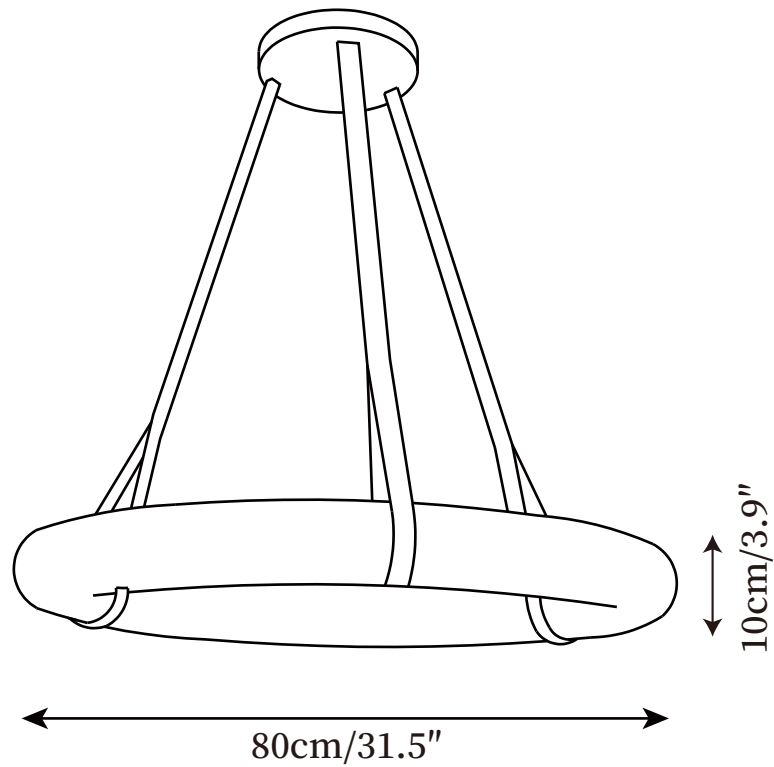

SPECIFICATION SHEET

SPECIFICATION DETAILS

*For custom options, consult factory for details

Fixture Dimensions	Ø 19.7" x H 3.9"
Light source	Integrated LED
Wattage	~ 5W
Voltage	AC 110-240V
Dimming	Not supported
CRI(Ra)	90+ CRI
Mounting	Hardwired.
LED Rated Life	30000 hours
Color Temperature	Warm Light (3000K), Neutral Light (4000K), Cool Light (6000K)
Control method	Compatible with common wall switches (not included)
Finishes	Dark brown, Brown
Shadow Details	White
Material	Alabaster, Artificial leather
leather Length	leather is 78.7", which can be lengthened as required.

SPECIFICATION SHEET

SPECIFICATION DETAILS

*For custom options, consult factory for details

Fixture Dimensions	Ø 23.6" x H 3.9"
Light source	Integrated LED
Wattage	~ 5W
Voltage	AC 110-240V
Dimming	Not supported
CRI(Ra)	90+ CRI
Mounting	Hardwired.
LED Rated Life	30000 hours
Color Temperature	Warm Light (3000K), Neutral Light (4000K), Cool Light (6000K)
Control method	Compatible with common wall switches(not included)
Finishes	Dark brown, Brown
Shadow Details	White
Material	Alabaster, Artificial leather
leather Length	leather is 78.7", which can be lengthened as required.

SPECIFICATION SHEET

SPECIFICATION DETAILS

*For custom options, consult factory for details

Fixture Dimensions	Ø 31.5" x H 3.9"
Light source	Integrated LED
Wattage	~ 5W
Voltage	AC 110-240V
Dimming	Not supported
CRI(Ra)	90+ CRI
Mounting	Hardwired.
LED Rated Life	30000 hours
Color Temperature	Warm Light (3000K), Neutral Light (4000K), Cool Light (6000K)
Control method	Compatible with common wall switches (not included)
Finishes	Dark brown, Brown
Shadow Details	White
Material	Alabaster, Artificial leather
leather Length	leather is 78.7", which can be lengthened as required.