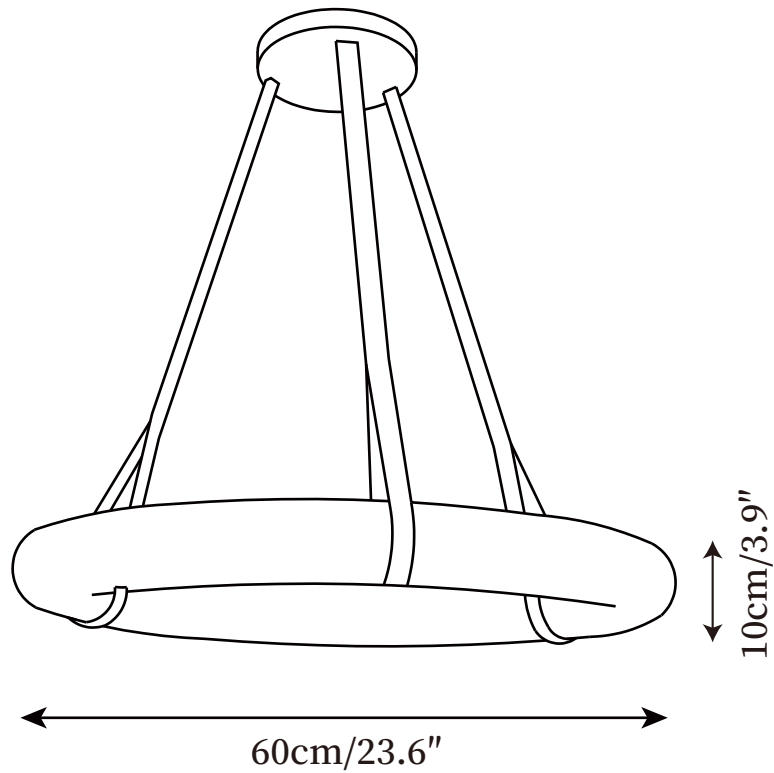

SPECIFICATION SHEET

SPECIFICATION DETAILS

*For custom options, consult factory for details

Fixture Dimensions	Ø 19.7" x H 3.9"
Light source	Integrated LED
Wattage	~ 5W
Voltage	AC 110-240V
Dimming	Not supported
CRI(Ra)	90+ CRI
Mounting	Hardwired.
LED Rated Life	30000 hours
Color Temperature	Warm Light (3000K), Neutral Light (4000K), Cool Light (6000K)
Control method	Compatible with common wall switches (not included)
Finishes	Dark brown, Brown
Shadow Details	White
Material	Alabaster, Artificial leather
leather Length	leather is 78.7", which can be lengthened as required.

SPECIFICATION SHEET

SPECIFICATION DETAILS

*For custom options, consult factory for details

Fixture Dimensions	Ø 23.6" x H 3.9"
Light source	Integrated LED
Wattage	~ 5W
Voltage	AC 110-240V
Dimming	Not supported
CRI(Ra)	90+ CRI
Mounting	Hardwired.
LED Rated Life	30000 hours
Color Temperature	Warm Light (3000K), Neutral Light (4000K), Cool Light (6000K)
Control method	Compatible with common wall switches(not included)
Finishes	Dark brown, Brown
Shadow Details	White
Material	Alabaster, Artificial leather
leather Length	leather is 78.7", which can be lengthened as required.

SPECIFICATION SHEET

SPECIFICATION DETAILS

*For custom options, consult factory for details

Fixture Dimensions	Ø 31.5" x H 3.9"
Light source	Integrated LED
Wattage	~ 5W
Voltage	AC 110-240V
Dimming	Not supported
CRI(Ra)	90+ CRI
Mounting	Hardwired.
LED Rated Life	30000 hours
Color Temperature	Warm Light (3000K), Neutral Light (4000K), Cool Light (6000K)
Control method	Compatible with common wall switches (not included)
Finishes	Dark brown, Brown
Shadow Details	White
Material	Alabaster, Artificial leather
leather Length	leather is 78.7", which can be lengthened as required.