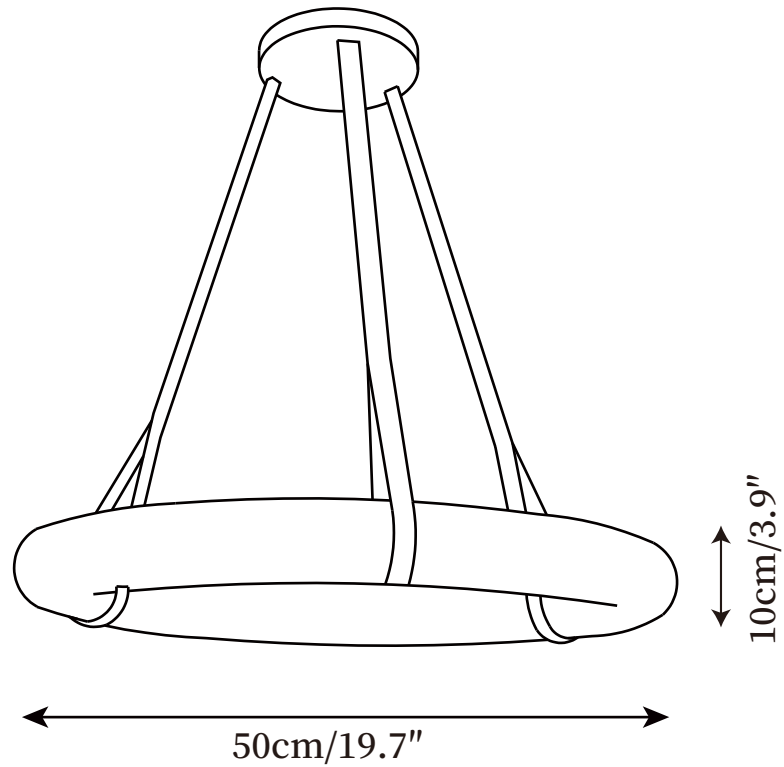

SPECIFICATION SHEET

SPECIFICATION DETAILS

*For custom options, consult factory for details

Fixture Dimensions	Ø 19.7" x H 3.9"
Light source	Integrated LED
Wattage	~ 5W
Voltage	AC 110-240V
Dimming	Not supported
CRI(Ra)	90+ CRI
Mounting	Hardwired.
LED Rated Life	30000 hours
Color Temperature	Warm Light (3000K), Neutral Light (4000K), Cool Light (6000K)
Control method	Compatible with common wall switches (not included)
Finishes	Dark brown, Brown
Shadow Details	White
Material	Alabaster, Artificial leather
leather Length	leather is 78.7", which can be lengthened as required.

SPECIFICATION SHEET

SPECIFICATION DETAILS

*For custom options, consult factory for details

Fixture Dimensions	Ø 23.6" x H 3.9"
Light source	Integrated LED
Wattage	~ 5W
Voltage	AC 110-240V
Dimming	Not supported
CRI(Ra)	90+ CRI
Mounting	Hardwired.
LED Rated Life	30000 hours
Color Temperature	Warm Light (3000K), Neutral Light (4000K), Cool Light (6000K)
Control method	Compatible with common wall switches(not included)
Finishes	Dark brown, Brown
Shadow Details	White
Material	Alabaster, Artificial leather
leather Length	leather is 78.7", which can be lengthened as required.

SPECIFICATION SHEET

SPECIFICATION DETAILS

*For custom options, consult factory for details

Fixture Dimensions	Ø 31.5" x H 3.9"
Light source	Integrated LED
Wattage	~ 5W
Voltage	AC 110-240V
Dimming	Not supported
CRI(Ra)	90+ CRI
Mounting	Hardwired.
LED Rated Life	30000 hours
Color Temperature	Warm Light (3000K), Neutral Light (4000K), Cool Light (6000K)
Control method	Compatible with common wall switches (not included)
Finishes	Dark brown, Brown
Shadow Details	White
Material	Alabaster, Artificial leather
leather Length	leather is 78.7", which can be lengthened as required.