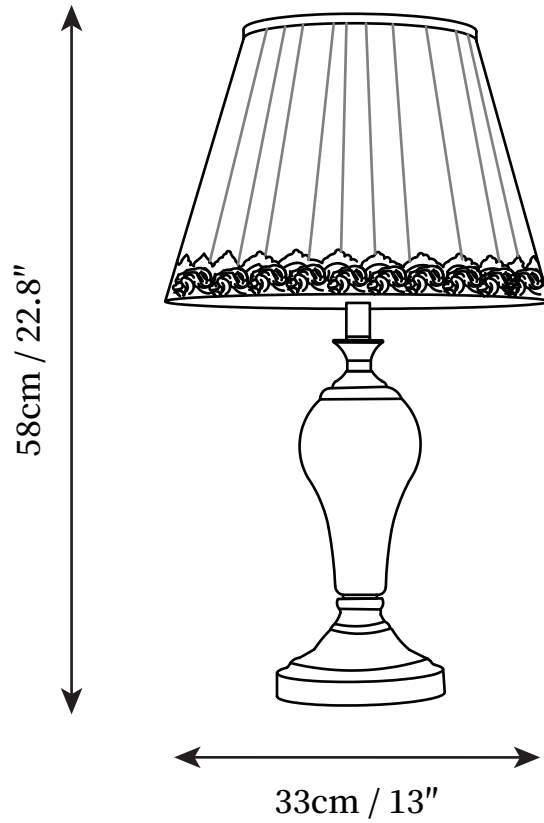

SPECIFICATION SHEET

SPECIFICATION DETAILS

*For custom options, consult factory for details

Fixture Dimensions	D 13" x H 22.8"
Light source	E26 or E27
Wattage	40W
Voltage	AC 110-240V
Color Temperature	Based on the purchase of light bulbs
CRI(Ra)	80CRI
Mounting	Table
Driver Required	NO
Optional Color Temps	Buy bulbs as needed
LED Rated Life	Based on bulb life (we do not supply bulbs)
Dimming	Dimming is not supported
Finishes	Brass+Blue
Shade Details	Beige
Material	Brass, Ceramic, Fabric
Wire Length	59"
Wire Type	Wire with switch plug