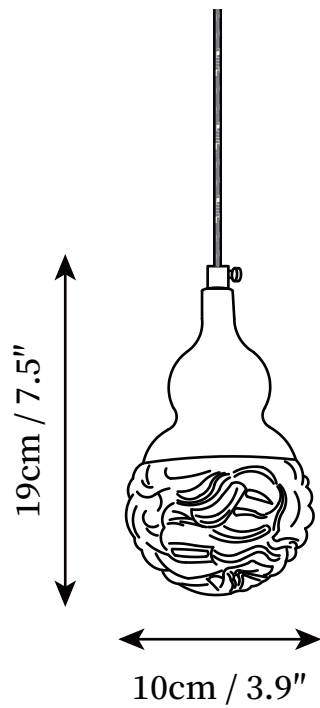

SPECIFICATION SHEET

SPECIFICATION DETAILS

*For custom options, consult factory for details

Fixture Dimensions	D 3.9" x H 7.5"
Light source	Integrated LED
Wattage	~5W
Voltage	AC 110-240V
Color Temperature	Based on the purchase of light bulbs
CRI(Ra)	80CRI
Mounting	Ceiling
Driver Required	NO
Optional Color Temps	Warm Light (3000K), Neutral Light (4500K), Cool Light (6000K)
LED Rated Life	Based on bulb life (we do not supply bulbs)
Dimming	Dimming is not supported
Finishes	Brass
Shade Details	Opaque
Material	Brass, Glass
Wire Length	78.7"
Wire Type	Black Coaxial Wire

SPECIFICATION SHEET

SPECIFICATION DETAILS

*For custom options, consult factory for details

Fixture Dimensions	D 5.9" x H 8.7"
Light source	Integrated LED
Wattage	~5W
Voltage	AC 110-240V
Color Temperature	Based on the purchase of light bulbs
CRI(Ra)	80CRI
Mounting	Ceiling
Driver Required	NO
Optional Color Temps	Warm Light (3000K), Neutral Light (4500K), Cool Light (6000K)
LED Rated Life	Based on bulb life (we do not supply bulbs)
Dimming	Dimming is not supported
Finishes	Brass
Shade Details	Opaque
Material	Brass, Glass
Wire Length	78.7"
Wire Type	Black Coaxial Wire