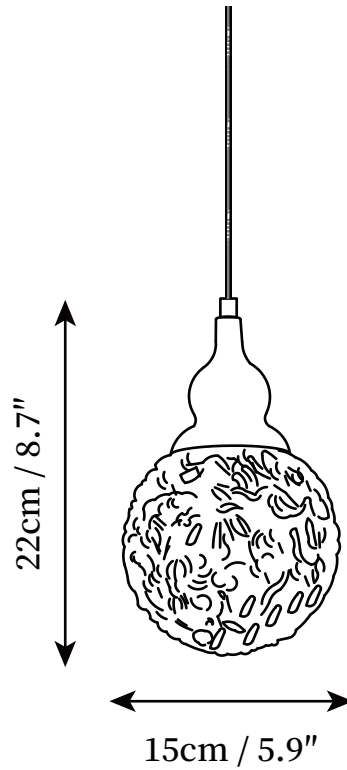

SPECIFICATION SHEET

SPECIFICATION DETAILS

*For custom options, consult factory for details

Fixture Dimensions	D 3.9" x H 7.5"
Light source	Integrated LED
Wattage	~5W
Voltage	AC 110-240V
Color Temperature	Based on the purchase of light bulbs
CRI(Ra)	80CRI
Mounting	Ceiling
Driver Required	NO
Optional Color Temps	Warm Light (3000K), Neutral Light (4500K), Cool Light (6000K)
LED Rated Life	Based on bulb life (we do not supply bulbs)
Dimming	Dimming is not supported
Finishes	Brass
Shade Details	Opaque
Material	Brass, Glass
Wire Length	78.7"
Wire Type	Black Coaxial Wire

SPECIFICATION SHEET

SPECIFICATION DETAILS

*For custom options, consult factory for details

Fixture Dimensions	D 5.9" x H 8.7"
Light source	Integrated LED
Wattage	~5W
Voltage	AC 110-240V
Color Temperature	Based on the purchase of light bulbs
CRI(Ra)	80CRI
Mounting	Ceiling
Driver Required	NO
Optional Color Temps	Warm Light (3000K), Neutral Light (4500K), Cool Light (6000K)
LED Rated Life	Based on bulb life (we do not supply bulbs)
Dimming	Dimming is not supported
Finishes	Brass
Shade Details	Opaque
Material	Brass, Glass
Wire Length	78.7"
Wire Type	Black Coaxial Wire