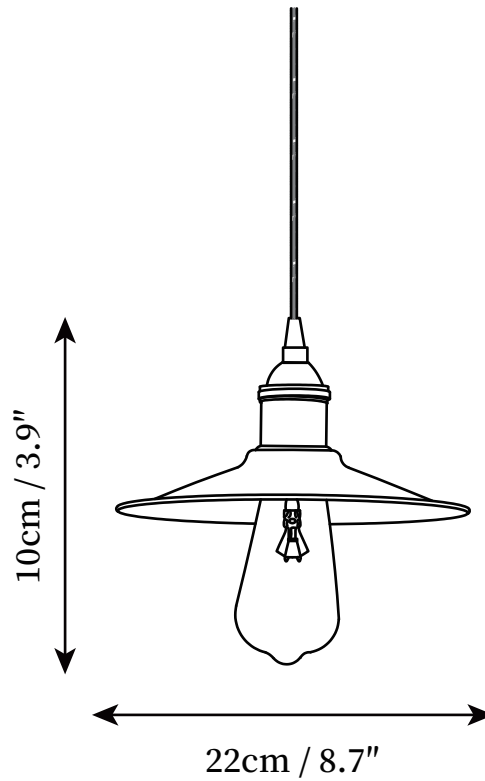

SPECIFICATION SHEET

SPECIFICATION DETAILS

*For custom options, consult factory for details

Fixture Dimensions	D 8.7" x H 3.9"
Light source	E26 or E27
Wattage	Max 40W
Voltage	AC 110-240V
Color Temperature	Based on the purchase of light bulbs
CRI(Ra)	80CRI
Mounting	Ceiling
Driver Required	NO
Optional Color Temps	Buy bulbs as needed
LED Rated Life	Based on bulb life (we do not supply bulbs)
Dimming	Dimming is not supported
Finishes	Brass
Shade Details	Brass
Material	Metal, Brass
Wire Length	59"
Wire Type	Brown Coaxial Wire

SPECIFICATION SHEET

SPECIFICATION DETAILS

*For custom options, consult factory for details

Fixture Dimensions	D 9.4" x H 4.3".9"
Light source	E26 or E27
Wattage	Max 40W
Voltage	AC 110-240V
Color Temperature	Based on the purchase of light bulbs
CRI(Ra)	80CRI
Mounting	Ceiling
Driver Required	NO
Optional Color Temps	Buy bulbs as needed
LED Rated Life	Based on bulb life (we do not supply bulbs)
Dimming	Dimming is not supported
Finishes	Brass
Shade Details	Brass
Material	Metal, Brass
Wire Length	59"
Wire Type	Brown Coaxial Wire