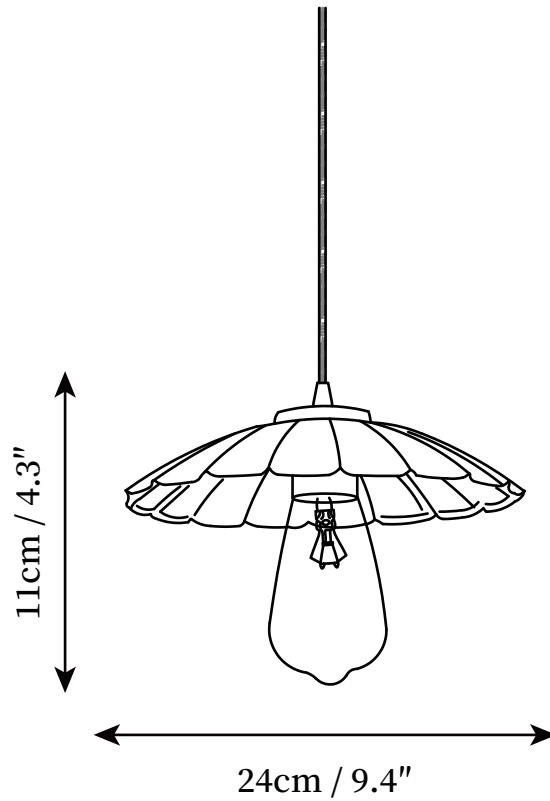

SPECIFICATION SHEET

SPECIFICATION DETAILS

*For custom options, consult factory for details

Fixture Dimensions	D 8.7" x H 3.9"
Light source	E26 or E27
Wattage	Max 40W
Voltage	AC 110-240V
Color Temperature	Based on the purchase of light bulbs
CRI(Ra)	80CRI
Mounting	Ceiling
Driver Required	NO
Optional Color Temps	Buy bulbs as needed
LED Rated Life	Based on bulb life (we do not supply bulbs)
Dimming	Dimming is not supported
Finishes	Brass
Shade Details	Brass
Material	Metal, Brass
Wire Length	59"
Wire Type	Brown Coaxial Wire

SPECIFICATION SHEET

SPECIFICATION DETAILS

*For custom options, consult factory for details

Fixture Dimensions	D 9.4" x H 4.3".9"
Light source	E26 or E27
Wattage	Max 40W
Voltage	AC 110-240V
Color Temperature	Based on the purchase of light bulbs
CRI(Ra)	80CRI
Mounting	Ceiling
Driver Required	NO
Optional Color Temps	Buy bulbs as needed
LED Rated Life	Based on bulb life (we do not supply bulbs)
Dimming	Dimming is not supported
Finishes	Brass
Shade Details	Brass
Material	Metal, Brass
Wire Length	59"
Wire Type	Brown Coaxial Wire