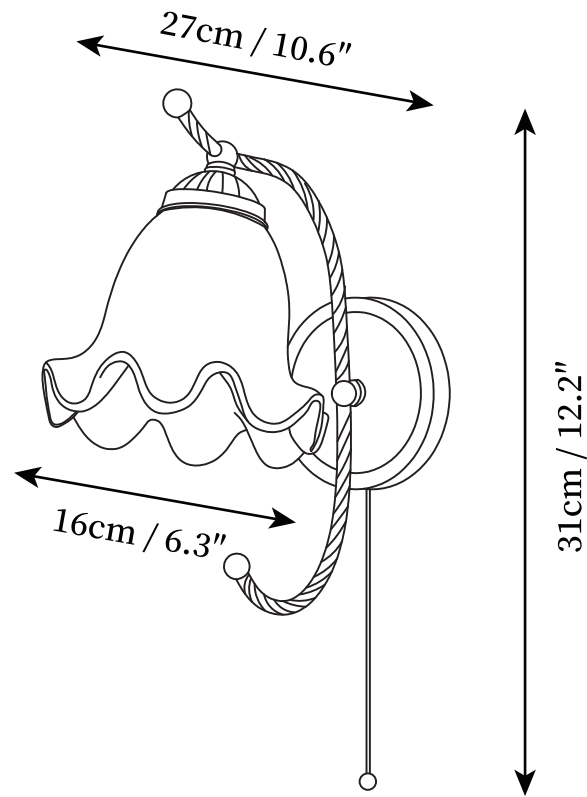

# SPECIFICATION SHEET

---

## SPECIFICATION DETAILS

\*For custom options, consult factory for details

<b>Fixture Dimensions</b>	L 6.3" x W 10.6" x H 12.2"
<b>Light source</b>	E14
<b>Wattage</b>	15W
<b>Voltage</b>	AC 110-240V
<b>Color Temperature</b>	3000k
<b>CRI(Ra)</b>	80CRI
<b>Mounting</b>	Wall
<b>Driver Required</b>	No
<b>Optional Color Temps</b>	Buy bulbs as needed
<b>LED Rated Life</b>	Based on bulb life (we do not supply bulbs)
<b>Dimming</b>	Dimming is not supported
<b>Finishes</b>	Brass
<b>Shade Details</b>	Opaque
<b>Material</b>	Brass, Glass