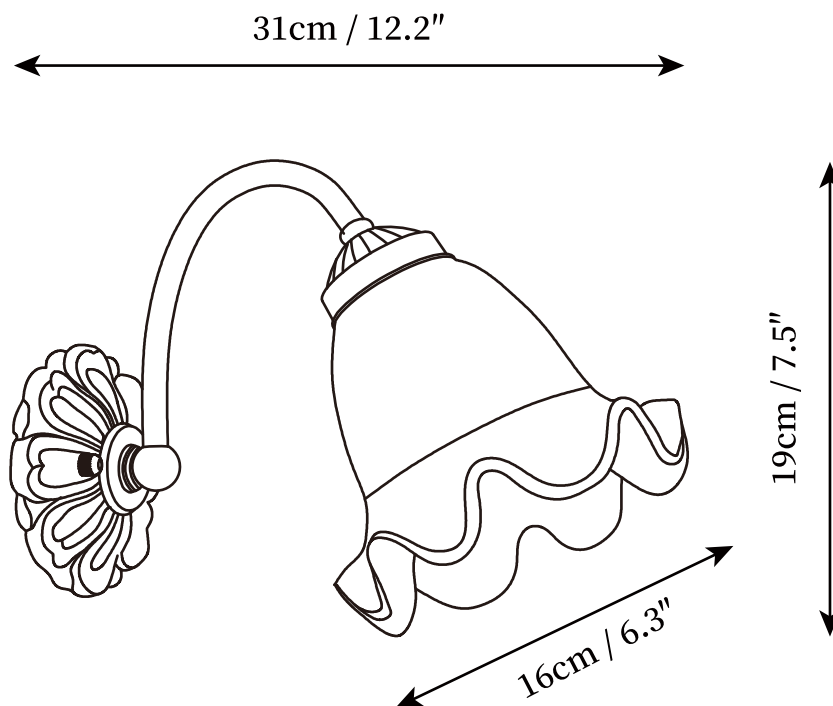

## SPECIFICATION DETAILS

\*For custom options, consult factory for details

<b>Fixture Dimensions</b>	L 6.3" x W 12.2" x H 7.5"
<b>Light source</b>	E14 (bulb not included)
<b>Wattage</b>	MAX 15W incandescent bulb or LED equivalent.
<b>Voltage</b>	AC 110-240V
<b>Mounting</b>	Hardwired.
<b>Dimming</b>	Compatible with dimmable bulbs (bulb not included)
<b>Control method</b>	Compatible with common wall switches (not included)
<b>Finishes</b>	Brass.
<b>Shade Details</b>	Opaque glass.
<b>Material</b>	Brass, Glass.