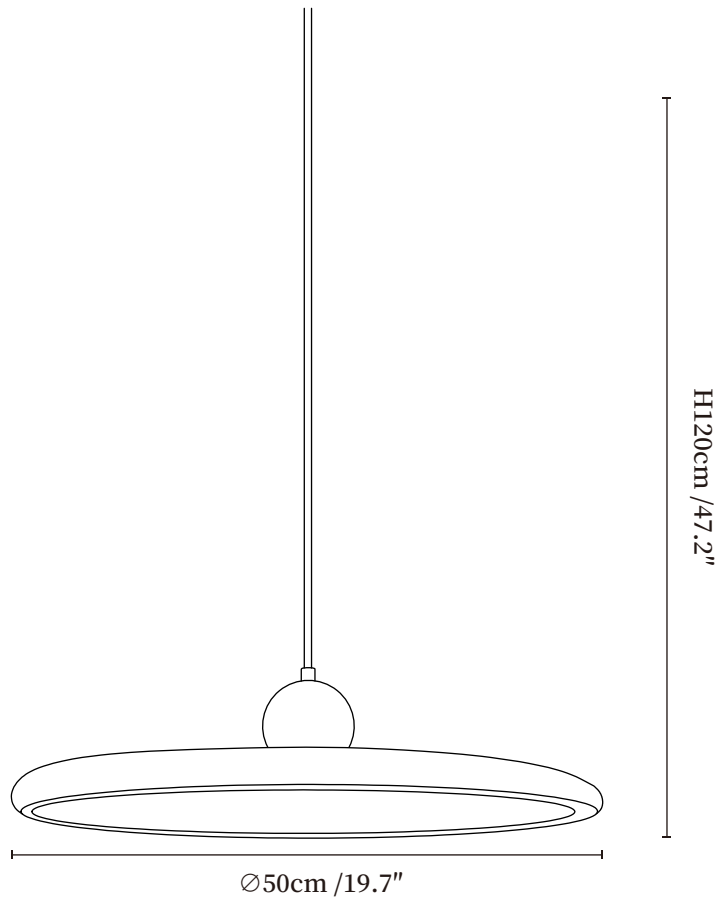

## SPECIFICATION DETAILS

\*For custom options, consult factory for details

<b>Fixture Dimensions</b>	Ø 11.8" x H 47.2" Ø 15.7" x H 47.2" Ø 19.7" x H 47.2"
<b>Light source</b>	Integrated LED
<b>Wattage</b>	~ 5W
<b>Voltage</b>	AC 110-240V
<b>Dimming</b>	Not supported
<b>CRI(Ra)</b>	90+ CRI
<b>Mounting</b>	Hardwired.
<b>LED Rated Life</b>	30000 hours
<b>Color Temperature</b>	Warm Light (3000K), Neutral Light (4000K), Cool Light (6000K)
<b>Control method</b>	Compatible with common wall switches (not included)
<b>Finishes</b>	Walnut Wood, Wood Color, Nickel.
<b>Shadow Details</b>	White.
<b>Material</b>	Metal, Acrylic, Iron.
<b>Wire Length</b>	The standard length of the cord is 59" (150 cm), the length is adjustable.