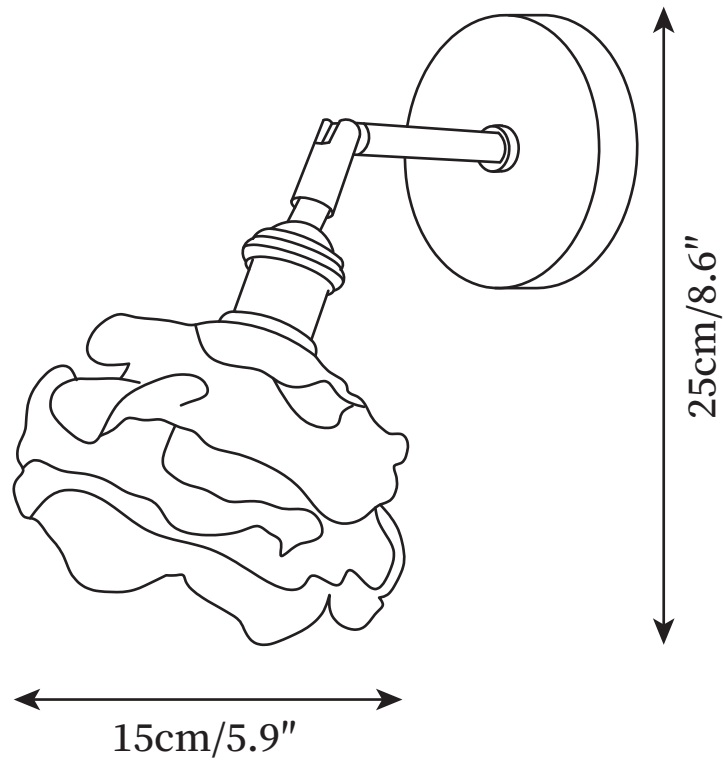

SPECIFICATION SHEET

SPECIFICATION DETAILS

*For custom options, consult factory for details

Fixture Dimensions	W 5.9" x H 8.6"
Light source	E14
Wattage	15W
Voltage	AC 110-240V
Color Temperature	Based on the purchase of light bulbs
CRI(Ra)	80CRI
Mounting	Wall
Driver Required	No
Optional Color Temps	Buy bulbs as needed
LED Rated Life	Based on bulb life (we do not supply bulbs)
Dimming	Dimming is not supported
Finishes	Brass
Shade Details	Clear
Material	Brass, Glass
Wire Length	No
Wire Type	No