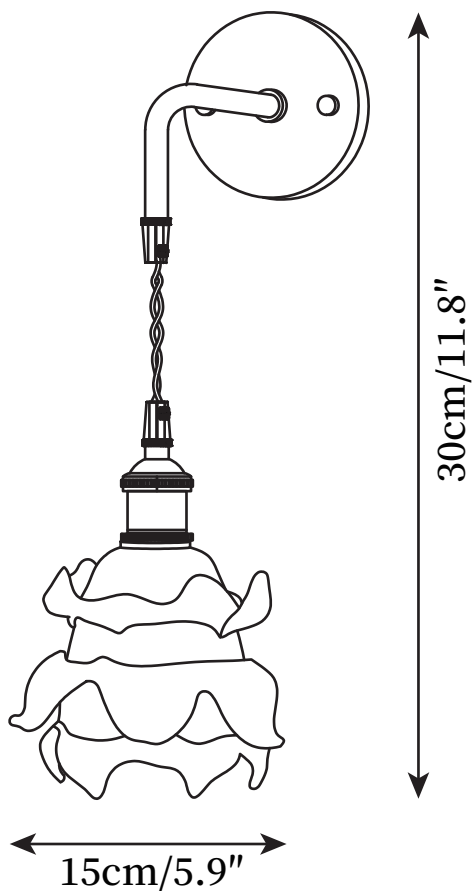

SPECIFICATION SHEET

SPECIFICATION DETAILS

*For custom options, consult factory for details

Fixture Dimensions	W 5.9" x H 11.8"
Light source	E14
Wattage	15W
Voltage	AC 110-240V
Color Temperature	Based on the purchase of light bulbs
CRI(Ra)	80CRI
Mounting	Wall
Driver Required	No
Optional Color Temps	Buy bulbs as needed
LED Rated Life	Based on bulb life (we do not supply bulbs)
Dimming	Dimming is not supported
Finishes	Brass
Shade Details	Matte white, Orange
Material	Brass, Glass
Wire Length	No
Wire Type	No