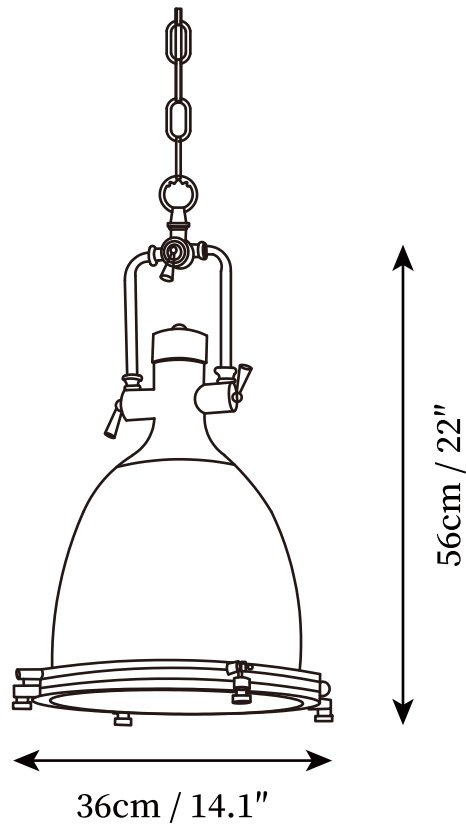

SPECIFICATION SHEET

SPECIFICATION DETAILS

*For custom options, consult factory for details

Fixture Dimensions	D 14.1" x H 22"
Light source	E26 or E27 (bulb not included)
Wattage	MAX 40W incandescent bulb or LED equivalent.
Voltage	AC 110-240V
Mounting	Hardwired.
Dimming	Compatible with dimmable bulbs (bulb not included)
Control method	Compatible with common wall switches(not included)
Finishes	Black, Chrome, Copper.
Shade Details	Black, Chrome, Copper.
Material	Metal.
Hanging Length	Suspension chain length is 50cm/19.7", the length can be specified according to needs

SPECIFICATION SHEET

SPECIFICATION DETAILS

*For custom options, consult factory for details

Fixture Dimensions	D 15.7" X H 17.7"
Light source	E26 or E27 (bulb not included)
Wattage	MAX 40W incandescent bulb or LED equivalent.
Voltage	AC 110-240V
Mounting	Hardwired.
Dimming	Compatible with dimmable bulbs (bulb not included)
Control method	Compatible with common wall switches (not included)
Finishes	Black, Chrome, Copper.
Shade Details	Black, Chrome, Copper.
Material	Metal.
Hanging Length	Suspension chain length is 50cm/19.7", the length can be specified according to needs

SPECIFICATION SHEET

SPECIFICATION DETAILS

*For custom options, consult factory for details

Fixture Dimensions	D 13.8" X H 19.7"
Light source	E26 or E27 (bulb not included)
Wattage	MAX 40W incandescent bulb or LED equivalent.
Voltage	AC 110-240V
Mounting	Hardwired.
Dimming	Compatible with dimmable bulbs (bulb not included)
Control method	Compatible with common wall switches (not included)
Finishes	Black, Chrome, Copper.
Shade Details	Black, Chrome, Copper.
Material	Metal.
Hanging Length	Suspension chain length is 50cm/19.7", the length can be specified according to needs