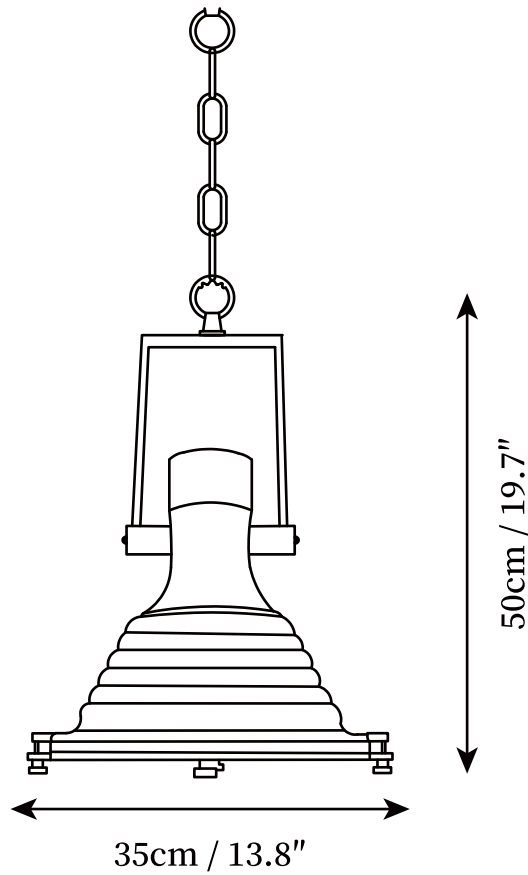

SPECIFICATION SHEET

SPECIFICATION DETAILS

*For custom options, consult factory for details

Fixture Dimensions	D 14.1" x H 22"
Light source	E26 or E27 (bulb not included)
Wattage	MAX 40W incandescent bulb or LED equivalent.
Voltage	AC 110-240V
Mounting	Hardwired.
Dimming	Compatible with dimmable bulbs (bulb not included)
Control method	Compatible with common wall switches(not included)
Finishes	Black, Chrome, Copper.
Shade Details	Black, Chrome, Copper.
Material	Metal.
Hanging Length	Suspension chain length is 50cm/19.7", the length can be specified according to needs

SPECIFICATION SHEET

SPECIFICATION DETAILS

*For custom options, consult factory for details

Fixture Dimensions	D 15.7" X H 17.7"
Light source	E26 or E27 (bulb not included)
Wattage	MAX 40W incandescent bulb or LED equivalent.
Voltage	AC 110-240V
Mounting	Hardwired.
Dimming	Compatible with dimmable bulbs (bulb not included)
Control method	Compatible with common wall switches (not included)
Finishes	Black, Chrome, Copper.
Shade Details	Black, Chrome, Copper.
Material	Metal.
Hanging Length	Suspension chain length is 50cm/19.7", the length can be specified according to needs

SPECIFICATION SHEET

SPECIFICATION DETAILS

*For custom options, consult factory for details

Fixture Dimensions	D 13.8" X H 19.7"
Light source	E26 or E27 (bulb not included)
Wattage	MAX 40W incandescent bulb or LED equivalent.
Voltage	AC 110-240V
Mounting	Hardwired.
Dimming	Compatible with dimmable bulbs (bulb not included)
Control method	Compatible with common wall switches (not included)
Finishes	Black, Chrome, Copper.
Shade Details	Black, Chrome, Copper.
Material	Metal.
Hanging Length	Suspension chain length is 50cm/19.7", the length can be specified according to needs