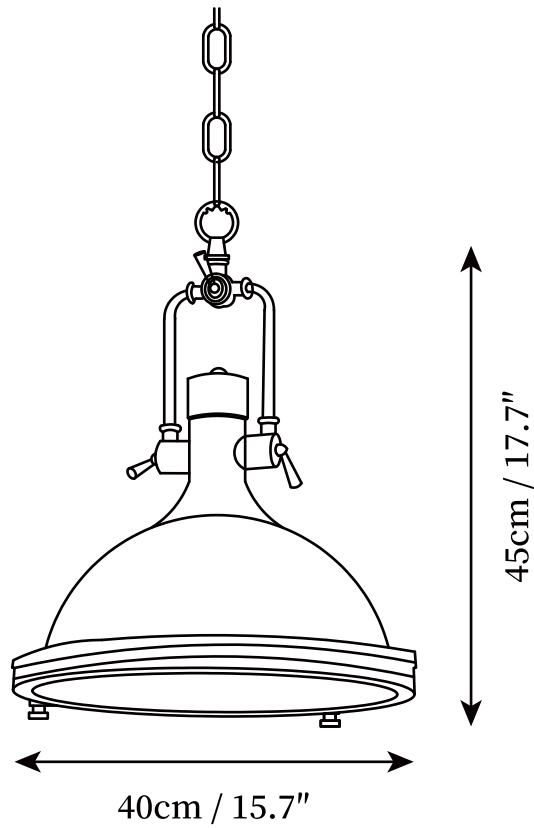

SPECIFICATION SHEET

SPECIFICATION DETAILS

*For custom options, consult factory for details

Fixture Dimensions	D 14.1" x H 22"
Light source	E26 or E27 (bulb not included)
Wattage	MAX 40W incandescent bulb or LED equivalent.
Voltage	AC 110-240V
Mounting	Hardwired.
Dimming	Compatible with dimmable bulbs (bulb not included)
Control method	Compatible with common wall switches(not included)
Finishes	Black, Chrome, Copper.
Shade Details	Black, Chrome, Copper.
Material	Metal.
Hanging Length	Suspension chain length is 50cm/19.7", the length can be specified according to needs

SPECIFICATION SHEET

SPECIFICATION DETAILS

*For custom options, consult factory for details

Fixture Dimensions	D 15.7" X H 17.7"
Light source	E26 or E27 (bulb not included)
Wattage	MAX 40W incandescent bulb or LED equivalent.
Voltage	AC 110-240V
Mounting	Hardwired.
Dimming	Compatible with dimmable bulbs (bulb not included)
Control method	Compatible with common wall switches (not included)
Finishes	Black, Chrome, Copper.
Shade Details	Black, Chrome, Copper.
Material	Metal.
Hanging Length	Suspension chain length is 50cm/19.7", the length can be specified according to needs

SPECIFICATION SHEET

SPECIFICATION DETAILS

*For custom options, consult factory for details

Fixture Dimensions	D 13.8" X H 19.7"
Light source	E26 or E27 (bulb not included)
Wattage	MAX 40W incandescent bulb or LED equivalent.
Voltage	AC 110-240V
Mounting	Hardwired.
Dimming	Compatible with dimmable bulbs (bulb not included)
Control method	Compatible with common wall switches (not included)
Finishes	Black, Chrome, Copper.
Shade Details	Black, Chrome, Copper.
Material	Metal.
Hanging Length	Suspension chain length is 50cm/19.7", the length can be specified according to needs