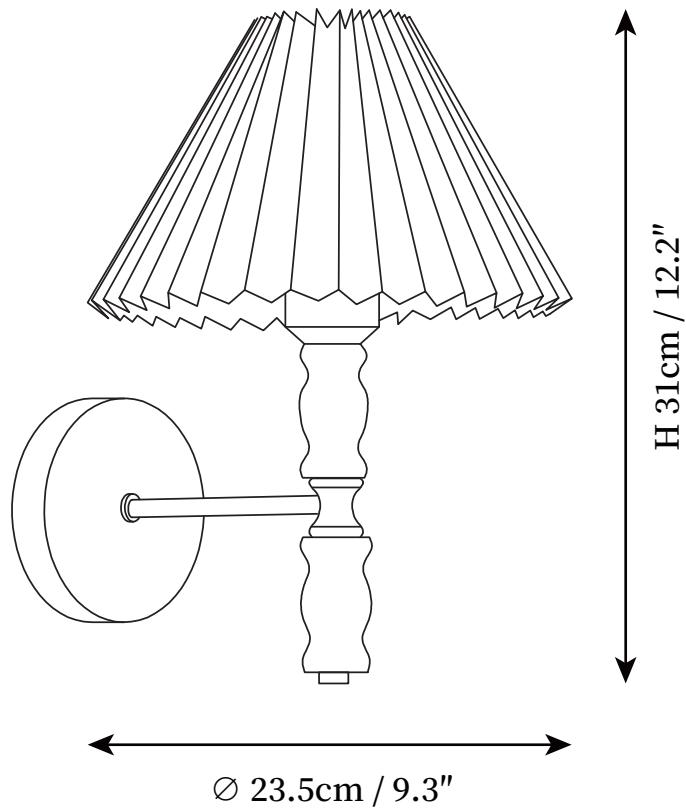

SPECIFICATION SHEET

SPECIFICATION DETAILS

*For custom options, consult factory for details

Fixture Dimensions	D 9.3" x H 12.2"
Light source	E27
Wattage	Max 40W
Voltage	AC 110-240V
Color Temperature	Based on the purchase of light bulbs
CRI(Ra)	80CRI
Mounting	Wall
Driver Required	No
Optional Color Temps	Buy bulbs as needed
LED Rated Life	Based on bulb life (we do not supply bulbs)
Dimming	Dimming is not supported
Finishes	Gold & Walnut
Shade Details	White Linen
Material	Walnut, Metal, Fabric Linen
Wire Length	No
Wire Type	No