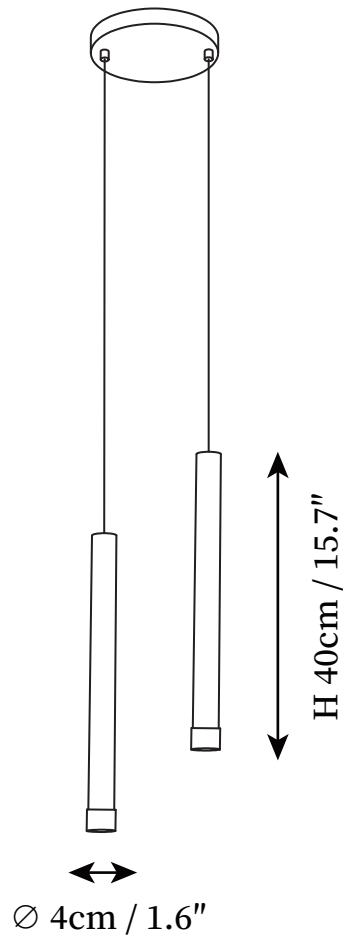

SPECIFICATION SHEET

SPECIFICATION DETAILS

*For custom options, consult factory for details

Fixture Dimensions	D 1.6" x H 15.7"
Light source	GU10
Wattage	~ 5W
Voltage	AC 110-240V
Color Temperature	Based on the purchase of light bulbs
CRI(Ra)	80CRI
Mounting	Ceiling
Driver Required	No
Optional Color Temps	Buy bulbs as needed
LED Rated Life	Based on bulb life (we do not supply bulbs)
Dimming	Dimming is not supported
Finishes	Brass, Black
Shade Details	White
Material	Brass, Acrylic
Wire Length	59"
Wire Type	Black Coaxial Wire

SPECIFICATION SHEET

SPECIFICATION DETAILS

*For custom options, consult factory for details

Fixture Dimensions	D 1.6" x H 15.7"
Light source	GU10
Wattage	~ 10W
Voltage	AC 110-240V
Color Temperature	Based on the purchase of light bulbs
CRI(Ra)	80CRI
Mounting	Ceiling
Driver Required	No
Optional Color Temps	Buy bulbs as needed
LED Rated Life	Based on bulb life (we do not supply bulbs)
Dimming	Dimming is not supported
Finishes	Brass, Black
Shade Details	White
Material	Brass, Acrylic
Wire Length	59"
Wire Type	Black Coaxial Wire

SPECIFICATION SHEET

SPECIFICATION DETAILS

*For custom options, consult factory for details

Fixture Dimensions	D 7.6" x H 36.6"
Light source	GU10
Wattage	~ 15W
Voltage	AC 110-240V
Color Temperature	Based on the purchase of light bulbs
CRI(Ra)	80CRI
Mounting	Ceiling
Driver Required	No
Optional Color Temps	Buy bulbs as needed
LED Rated Life	Based on bulb life (we do not supply bulbs)
Dimming	Dimming is not supported
Finishes	Brass, Black
Shade Details	White
Material	Brass, Acrylic
Wire Length	59"
Wire Type	Black Coaxial Wire