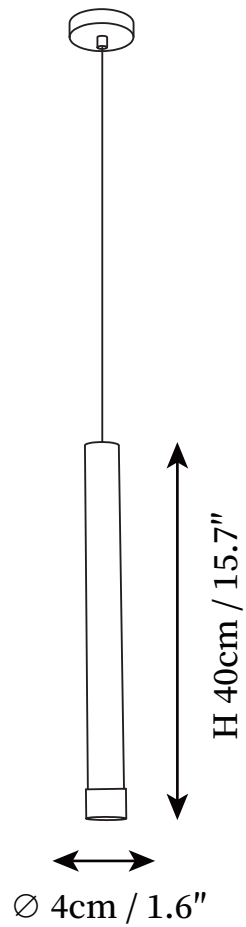

SPECIFICATION SHEET

SPECIFICATION DETAILS

*For custom options, consult factory for details

Fixture Dimensions	D 1.6" x H 15.7"
Light source	GU10
Wattage	~ 5W
Voltage	AC 110-240V
Color Temperature	Based on the purchase of light bulbs
CRI(Ra)	80CRI
Mounting	Ceiling
Driver Required	No
Optional Color Temps	Buy bulbs as needed
LED Rated Life	Based on bulb life (we do not supply bulbs)
Dimming	Dimming is not supported
Finishes	Brass, Black
Shade Details	White
Material	Brass, Acrylic
Wire Length	59"
Wire Type	Black Coaxial Wire

SPECIFICATION SHEET

SPECIFICATION DETAILS

*For custom options, consult factory for details

Fixture Dimensions	D 1.6" x H 15.7"
Light source	GU10
Wattage	~ 10W
Voltage	AC 110-240V
Color Temperature	Based on the purchase of light bulbs
CRI(Ra)	80CRI
Mounting	Ceiling
Driver Required	No
Optional Color Temps	Buy bulbs as needed
LED Rated Life	Based on bulb life (we do not supply bulbs)
Dimming	Dimming is not supported
Finishes	Brass, Black
Shade Details	White
Material	Brass, Acrylic
Wire Length	59"
Wire Type	Black Coaxial Wire

SPECIFICATION SHEET

SPECIFICATION DETAILS

*For custom options, consult factory for details

Fixture Dimensions	D 7.6" x H 36.6"
Light source	GU10
Wattage	~ 15W
Voltage	AC 110-240V
Color Temperature	Based on the purchase of light bulbs
CRI(Ra)	80CRI
Mounting	Ceiling
Driver Required	No
Optional Color Temps	Buy bulbs as needed
LED Rated Life	Based on bulb life (we do not supply bulbs)
Dimming	Dimming is not supported
Finishes	Brass, Black
Shade Details	White
Material	Brass, Acrylic
Wire Length	59"
Wire Type	Black Coaxial Wire