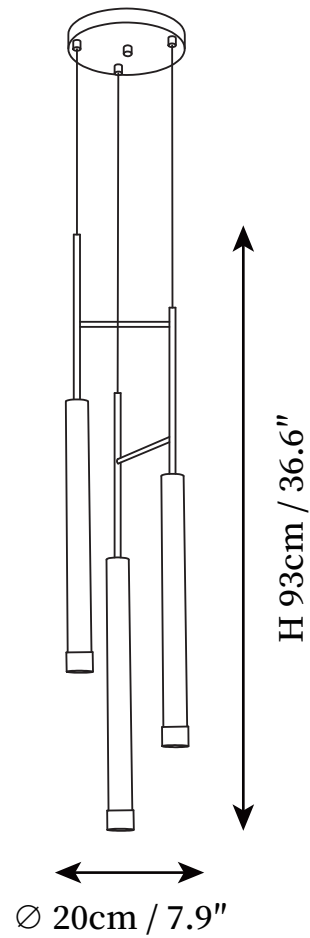

SPECIFICATION SHEET

SPECIFICATION DETAILS

*For custom options, consult factory for details

Fixture Dimensions	D 1.6" x H 15.7"
Light source	GU10
Wattage	~ 5W
Voltage	AC 110-240V
Color Temperature	Based on the purchase of light bulbs
CRI(Ra)	80CRI
Mounting	Ceiling
Driver Required	No
Optional Color Temps	Buy bulbs as needed
LED Rated Life	Based on bulb life (we do not supply bulbs)
Dimming	Dimming is not supported
Finishes	Brass, Black
Shade Details	White
Material	Brass, Acrylic
Wire Length	59"
Wire Type	Black Coaxial Wire

SPECIFICATION SHEET

SPECIFICATION DETAILS

*For custom options, consult factory for details

Fixture Dimensions	D 1.6" x H 15.7"
Light source	GU10
Wattage	~ 10W
Voltage	AC 110-240V
Color Temperature	Based on the purchase of light bulbs
CRI(Ra)	80CRI
Mounting	Ceiling
Driver Required	No
Optional Color Temps	Buy bulbs as needed
LED Rated Life	Based on bulb life (we do not supply bulbs)
Dimming	Dimming is not supported
Finishes	Brass, Black
Shade Details	White
Material	Brass, Acrylic
Wire Length	59"
Wire Type	Black Coaxial Wire

SPECIFICATION SHEET

SPECIFICATION DETAILS

*For custom options, consult factory for details

Fixture Dimensions	D 7.6" x H 36.6"
Light source	GU10
Wattage	~ 15W
Voltage	AC 110-240V
Color Temperature	Based on the purchase of light bulbs
CRI(Ra)	80CRI
Mounting	Ceiling
Driver Required	No
Optional Color Temps	Buy bulbs as needed
LED Rated Life	Based on bulb life (we do not supply bulbs)
Dimming	Dimming is not supported
Finishes	Brass, Black
Shade Details	White
Material	Brass, Acrylic
Wire Length	59"
Wire Type	Black Coaxial Wire