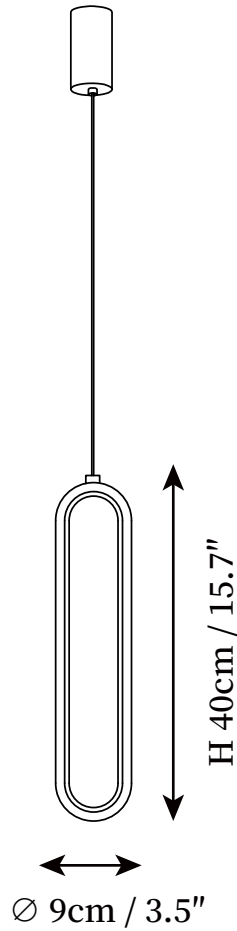

SPECIFICATION SHEET

SPECIFICATION DETAILS

*For custom options, consult factory for details

	D 3.5" x H 15.7"
Fixture Dimensions	Integrated LED
Light source	~ 5W
Wattage	AC 110-240V
Voltage	Not supported
Dimming	
CRI(Ra)	90+ CRI
Mounting	Hardwired.
LED Rated Life	30000 hours
Color Temperature	Warm Light (3000K), Neutral Light (4000K), Cool Light (6000K)
Control method	Compatible with common wall switches (not included)
Finishes	Brass, Black.
Shadow Details	White.
Material	Aluminum, Brass, Acrylic.
Wire Length	The standard length of the cord is 59" (150 cm), the length is adjustable.