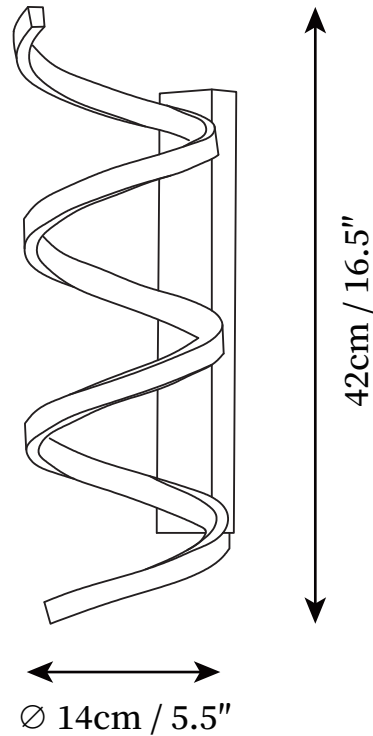

SPECIFICATION SHEET

SPECIFICATION DETAILS

*For custom options, consult factory for details

Fixture Dimensions	D 5.5" x H 16.5"
Light source	Integrated LED
Wattage	~5 W
Voltage	AC 110-240V
Color Temperature	3000K
CRI(Ra)	80CRI
Mounting	Wall
Driver Required	Yes
Optional Color Temps	Warm Light (3000K), Neutral Light (4500K), Cool Light (6000K)
LED Rated Life	30000 hours
Dimming	Dimming is not supported
Finishes	Brass, Black
Shade Details	White
Material	Brass, Acrylic
Wire Length	No
Wire Type	No