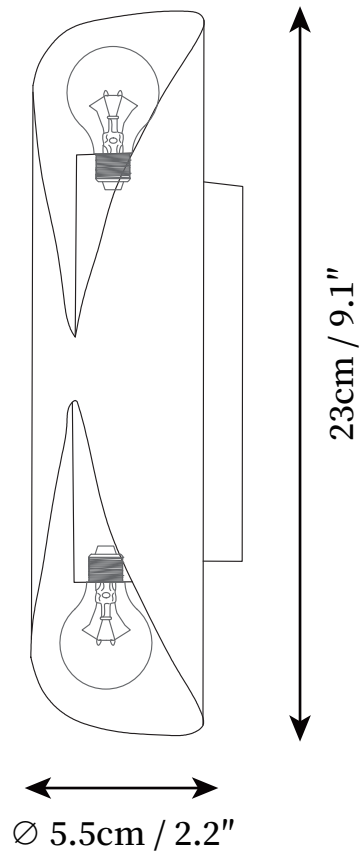

SPECIFICATION SHEET

SPECIFICATION DETAILS

*For custom options, consult factory for details

Fixture Dimensions	D 2.2" x H 9.1"
Light source	E14
Wattage	~5 W
Voltage	AC 110-240V
Color Temperature	Based on the purchase of light bulbs
CRI(Ra)	80CRI
Mounting	Wall
Driver Required	No
Optional Color Temps	Buy bulbs as needed
LED Rated Life	Based on bulb life (we do not supply bulbs)
Dimming	Dimming is not supported
Finishes	Brass, Black
Shade Details	Textured glass
Material	Brass, Metal, Glass
Wire Length	No
Wire Type	No