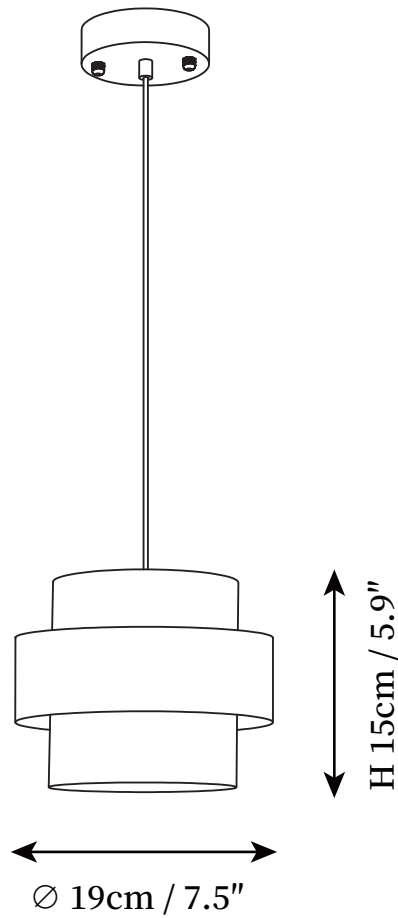

SPECIFICATION SHEET

SPECIFICATION DETAILS

*For custom options, consult factory for details

Fixture Dimensions	D 7.5" x H 5.9"
Light source	G9
Wattage	~ 5W
Voltage	AC 110-240V
Color Temperature	Based on the purchase of light bulbs
CRI(Ra)	80CRI
Mounting	Ceiling
Driver Required	No
Optional Color Temps	Buy bulbs as needed
LED Rated Life	Based on bulb life (we do not supply bulbs)
Dimming	Dimming is not supported
Finishes	Black
Shade Details	Black, Brass
Material	Grey
Wire Length	59"
Wire Type	Black Coaxial Wire