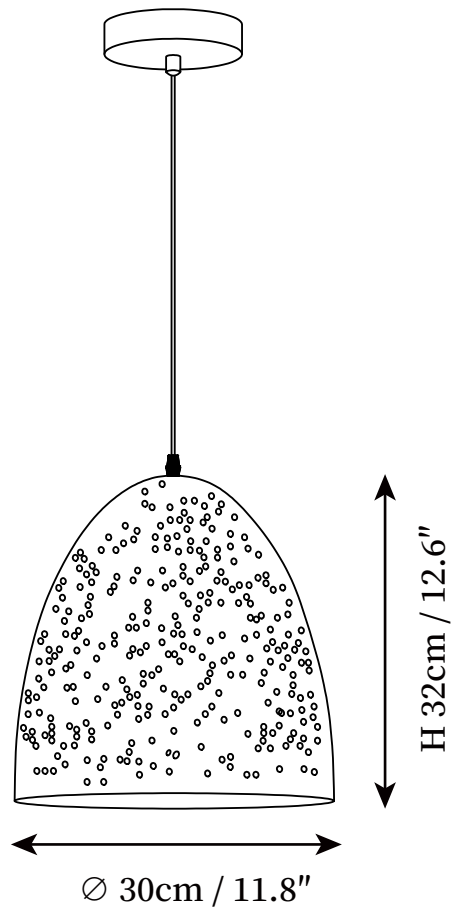

SPECIFICATION SHEET

SPECIFICATION DETAILS

*For custom options, consult factory for details

Fixture Dimensions	D 11.8 x H 12.6"
Light source	E26 or E27 (bulb not included)
Wattage	MAX 40W incandescent bulb or LED equivalent.
Voltage	AC 110-240V
Mounting	Hardwired.
Dimming	Compatible with dimmable bulbs (bulb not included)
Control method	Compatible with common wall switches (not included)
Finishes	Black & Gold
Shade Details	Black & Gold
Material	Iron, Metal
Wire Length	The standard length of the suspended wire is 59 "(150 cm) and the length is adjustable.