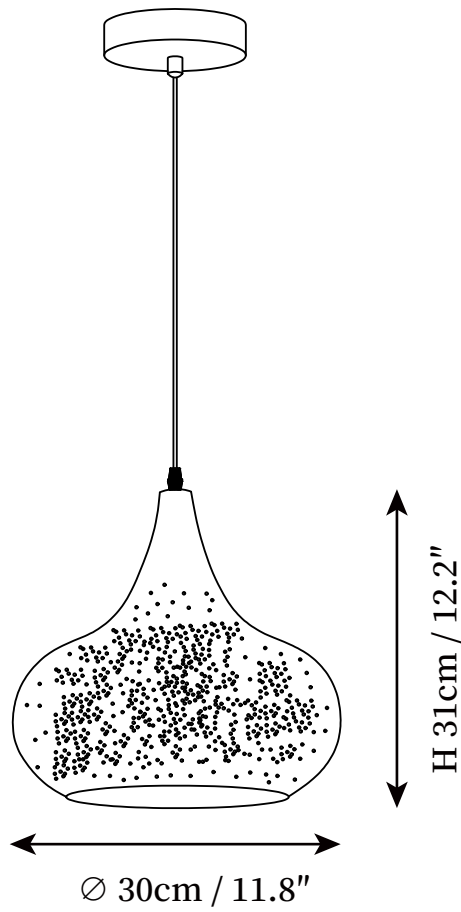

SPECIFICATION SHEET

SPECIFICATION DETAILS

*For custom options, consult factory for details

Fixture Dimensions	D 11.8 x H 12.2"
Light source	E26 or E27 (bulb not included)
Wattage	MAX 40W incandescent bulb or LED equivalent.
Voltage	AC 110-240V
Mounting	Hardwired.
Dimming	Compatible with dimmable bulbs (bulb not included)
Control method	Compatible with common wall switches (not included)
Finishes	Black & Gold
Shade Details	Black & Gold
Material	Iron, Metal
Wire Length	The standard length of the suspended wire is 59 "(150 cm) and the length is adjustable.