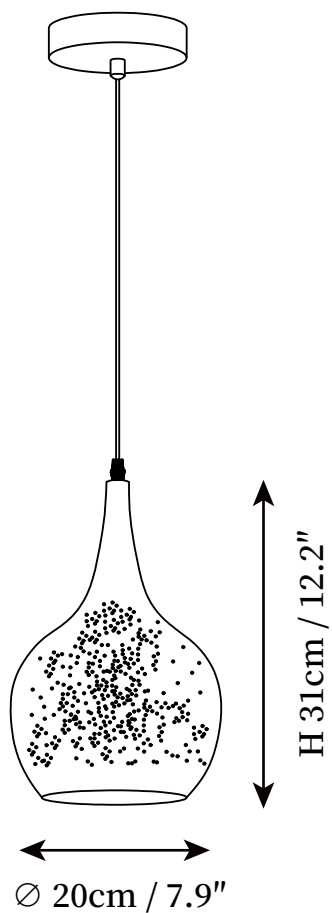

SPECIFICATION SHEET

SPECIFICATION DETAILS

*For custom options, consult factory for details

Fixture Dimensions	D 7.1 x H 16.1"
Light source	E26 or E27 (bulb not included)
Wattage	MAX 40W incandescent bulb or LED equivalent.
Voltage	AC 110-240V
Mounting	Hardwired.
Dimming	Compatible with dimmable bulbs (bulb not included)
Control method	Compatible with common wall switches (not included)
Finishes	Black & Gold
Shade Details	Black & Gold
Material	Iron, Metal
Wire Length	The standard length of the suspended wire is 59 "(150 cm) and the length is adjustable.

SPECIFICATION SHEET

SPECIFICATION DETAILS

*For custom options, consult factory for details

Fixture Dimensions	D 7.9 x H 12.2"
Light source	E26 or E27 (bulb not included)
Wattage	MAX 40W incandescent bulb or LED equivalent.
Voltage	AC 110-240V
Mounting	Hardwired.
Dimming	Compatible with dimmable bulbs (bulb not included)
Control method	Compatible with common wall switches (not included)
Finishes	Black & Gold
Shade Details	Black & Gold
Material	Iron, Metal
Wire Length	The standard length of the suspended wire is 59 "(150 cm) and the length is adjustable.

SPECIFICATION SHEET

SPECIFICATION DETAILS

*For custom options, consult factory for details

Fixture Dimensions	D 9.8 x H 7.1"
Light source	E26 or E27 (bulb not included)
Wattage	MAX 40W incandescent bulb or LED equivalent.
Voltage	AC 110-240V
Mounting	Hardwired.
Dimming	Compatible with dimmable bulbs (bulb not included)
Control method	Compatible with common wall switches (not included)
Finishes	Black & Gold
Shade Details	Black & Gold
Material	Iron, Metal
Wire Length	The standard length of the suspended wire is 59 "(150 cm) and the length is adjustable.