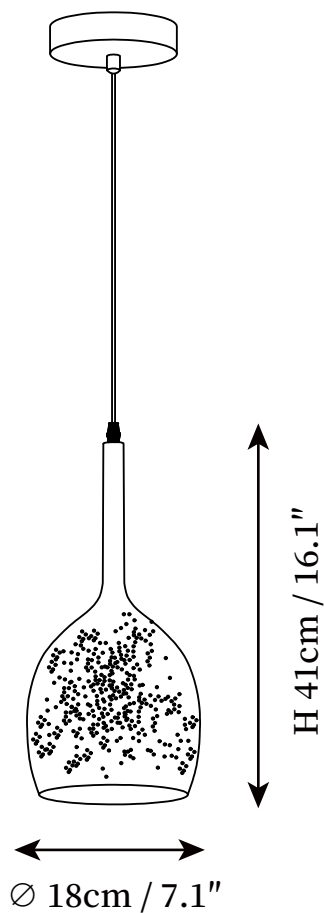

SPECIFICATION SHEET

SPECIFICATION DETAILS

*For custom options, consult factory for details

Fixture Dimensions	D 7.1 x H 16.1"
Light source	E26 or E27 (bulb not included)
Wattage	MAX 40W incandescent bulb or LED equivalent.
Voltage	AC 110-240V
Mounting	Hardwired.
Dimming	Compatible with dimmable bulbs (bulb not included)
Control method	Compatible with common wall switches (not included)
Finishes	Black & Gold
Shade Details	Black & Gold
Material	Iron, Metal
Wire Length	The standard length of the suspended wire is 59 "(150 cm) and the length is adjustable.

SPECIFICATION SHEET

SPECIFICATION DETAILS

*For custom options, consult factory for details

Fixture Dimensions	D 7.9 x H 12.2"
Light source	E26 or E27 (bulb not included)
Wattage	MAX 40W incandescent bulb or LED equivalent.
Voltage	AC 110-240V
Mounting	Hardwired.
Dimming	Compatible with dimmable bulbs (bulb not included)
Control method	Compatible with common wall switches (not included)
Finishes	Black & Gold
Shade Details	Black & Gold
Material	Iron, Metal
Wire Length	The standard length of the suspended wire is 59 "(150 cm) and the length is adjustable.

SPECIFICATION SHEET

SPECIFICATION DETAILS

*For custom options, consult factory for details

Fixture Dimensions	D 9.8 x H 7.1"
Light source	E26 or E27 (bulb not included)
Wattage	MAX 40W incandescent bulb or LED equivalent.
Voltage	AC 110-240V
Mounting	Hardwired.
Dimming	Compatible with dimmable bulbs (bulb not included)
Control method	Compatible with common wall switches (not included)
Finishes	Black & Gold
Shade Details	Black & Gold
Material	Iron, Metal
Wire Length	The standard length of the suspended wire is 59 "(150 cm) and the length is adjustable.