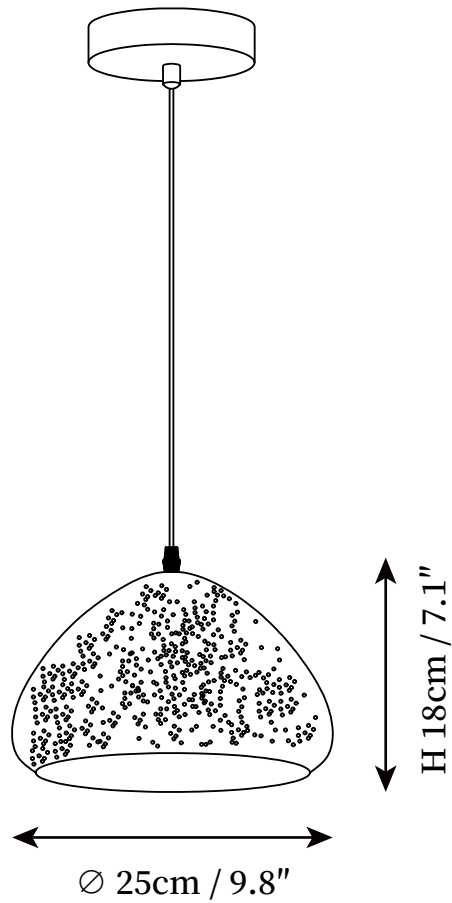

SPECIFICATION SHEET

SPECIFICATION DETAILS

*For custom options, consult factory for details

Fixture Dimensions	D 7.1 x H 16.1"
Light source	E26 or E27 (bulb not included)
Wattage	MAX 40W incandescent bulb or LED equivalent.
Voltage	AC 110-240V
Mounting	Hardwired.
Dimming	Compatible with dimmable bulbs (bulb not included)
Control method	Compatible with common wall switches (not included)
Finishes	Black & Gold
Shade Details	Black & Gold
Material	Iron, Metal
Wire Length	The standard length of the suspended wire is 59 "(150 cm) and the length is adjustable.

SPECIFICATION SHEET

SPECIFICATION DETAILS

*For custom options, consult factory for details

Fixture Dimensions	D 7.9 x H 12.2"
Light source	E26 or E27 (bulb not included)
Wattage	MAX 40W incandescent bulb or LED equivalent.
Voltage	AC 110-240V
Mounting	Hardwired.
Dimming	Compatible with dimmable bulbs (bulb not included)
Control method	Compatible with common wall switches (not included)
Finishes	Black & Gold
Shade Details	Black & Gold
Material	Iron, Metal
Wire Length	The standard length of the suspended wire is 59 "(150 cm) and the length is adjustable.

SPECIFICATION SHEET

SPECIFICATION DETAILS

*For custom options, consult factory for details

Fixture Dimensions	D 9.8 x H 7.1"
Light source	E26 or E27 (bulb not included)
Wattage	MAX 40W incandescent bulb or LED equivalent.
Voltage	AC 110-240V
Mounting	Hardwired.
Dimming	Compatible with dimmable bulbs (bulb not included)
Control method	Compatible with common wall switches (not included)
Finishes	Black & Gold
Shade Details	Black & Gold
Material	Iron, Metal
Wire Length	The standard length of the suspended wire is 59 "(150 cm) and the length is adjustable.