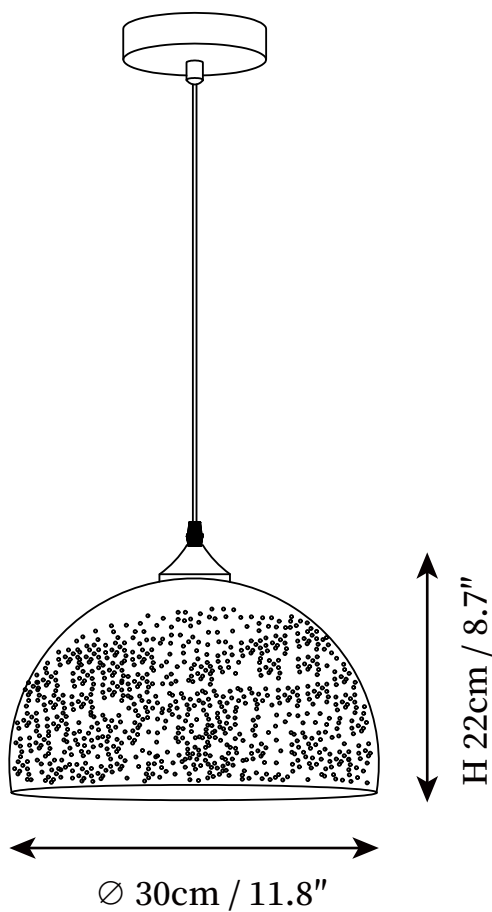

SPECIFICATION SHEET

SPECIFICATION DETAILS

*For custom options, consult factory for details

Fixture Dimensions	D 11.8 x H 8.7"
Light source	E26 or E27 (bulb not included)
Wattage	MAX 40W incandescent bulb or LED equivalent.
Voltage	AC 110-240V
Mounting	Hardwired.
Dimming	Compatible with dimmable bulbs (bulb not included)
Control method	Compatible with common wall switches(not included)
Finishes	Black & Gold
Shade Details	Black & Gold
Material	Iron, Metal
Wire Length	The standard length of the suspended wire is 59 "(150 cm) and the length is adjustable.