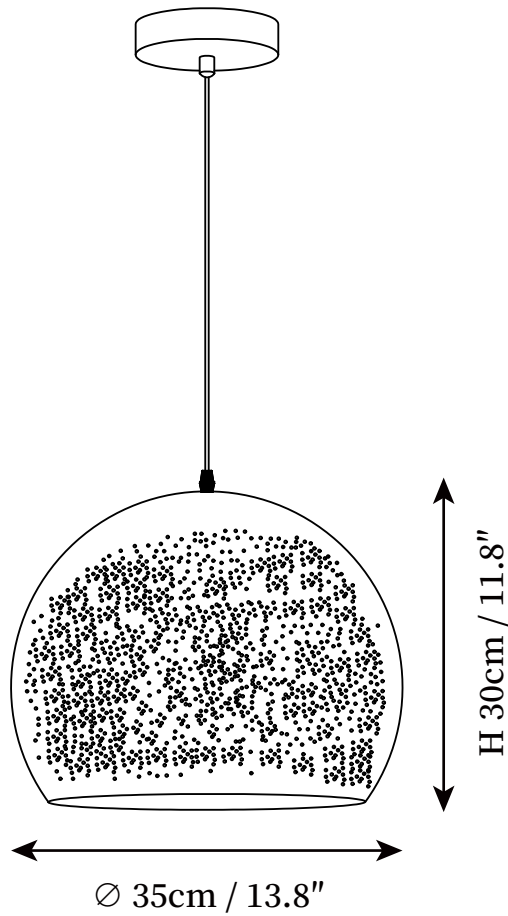

SPECIFICATION SHEET

SPECIFICATION DETAILS

*For custom options, consult factory for details

Fixture Dimensions	D 13.8 x H 11.8"
Light source	E26 or E27 (bulb not included)
Wattage	MAX 40W incandescent bulb or LED equivalent.
Voltage	AC 110-240V
Mounting	Hardwired.
Dimming	Compatible with dimmable bulbs (bulb not included)
Control method	Compatible with common wall switches (not included)
Finishes	Black & Gold
Shade Details	Black & Gold
Material	Iron, Metal
Wire Length	The standard length of the suspended wire is 59 "(150 cm) and the length is adjustable.