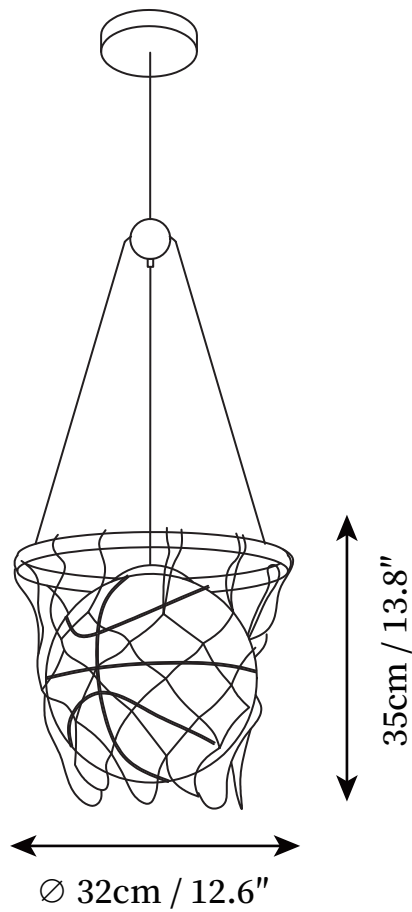

SPECIFICATION SHEET

SPECIFICATION DETAILS

*For custom options, consult factory for details

Fixture Dimensions	D 12.6" x H 13.8"
Light source	Integrated LED
Wattage	15W
Voltage	AC 110-240V
Color Temperature	3000K
CRI(Ra)	80CRI
Mounting	Ceiling
Driver Required	Yes
Optional Color Temps	Warm Light (3000K), Neutral Light (4500K), Cool Light (6000K)
LED Rated Life	30000 hours
Dimming	Dimming is not supported
Finishes	Black
Shade Details	Yellow
Material	Iron, Metal, Resin
Wire Length	59"
Wire Type	Black Coaxial Wire