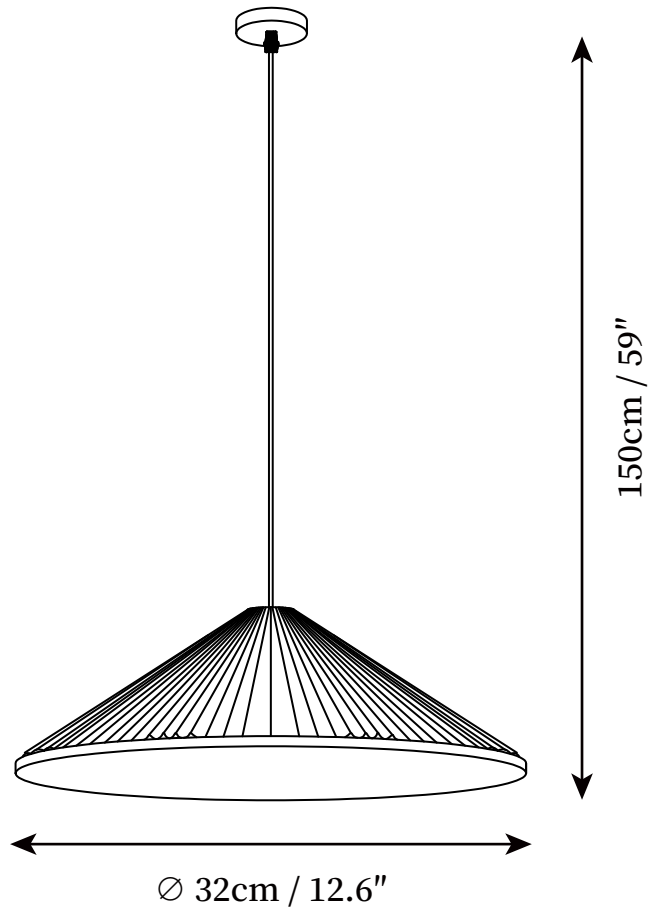

SPECIFICATION SHEET

SPECIFICATION DETAILS

*For custom options, consult factory for details

Fixture Dimensions	D 8.3 x H 59"
Light source	Integrated LED
Wattage	~ 5W
Voltage	AC 110-240V
Dimming	Not supported
CRI(Ra)	90+ CRI
Mounting	Hardwired.
LED Rated Life	30000 hours
Color Temperature	Warm Light (3000K), Neutral Light (4000K), Cool Light (6000K)
Control method	Compatible with common wall switches(not included)
Finishes	Black
Shade Finish	White, Black, Pink, Blue
Material	Iron, Metal, Resin
Wire Length	The standard length of the cord is 59" (150 cm), the length is adjustable.

SPECIFICATION SHEET

SPECIFICATION DETAILS

*For custom options, consult factory for details

Fixture Dimensions	D 12.6 x H 59"
Light source	Integrated LED
Wattage	~ 5W
Voltage	AC 110-240V
Dimming	Not supported
CRI(Ra)	90+ CRI
Mounting	Hardwired.
LED Rated Life	30000 hours
Color Temperature	Warm Light (3000K), Neutral Light (4000K), Cool Light (6000K)
Control method	Compatible with common wall switches (not included)
Finishes	Black
Shade Finish	White, Black, Pink, Blue
Material	Iron, Metal, Resin
Wire Length	The standard length of the cord is 59" (150 cm), the length is adjustable.

SPECIFICATION SHEET

SPECIFICATION DETAILS

*For custom options, consult factory for details

Fixture Dimensions	D 16.5 x H 59"
Light source	Integrated LED
Wattage	~ 5W
Voltage	AC 110-240V
Dimming	Not supported
CRI(Ra)	90+ CRI
Mounting	Hardwired.
LED Rated Life	30000 hours
Color Temperature	Warm Light (3000K), Neutral Light (4000K), Cool Light (6000K)
Control method	Compatible with common wall switches(not included)
Finishes	Black
Shade Finish	White, Black, Pink, Blue
Material	Iron, Metal, Resin
Wire Length	The standard length of the cord is 59" (150 cm), the length is adjustable.