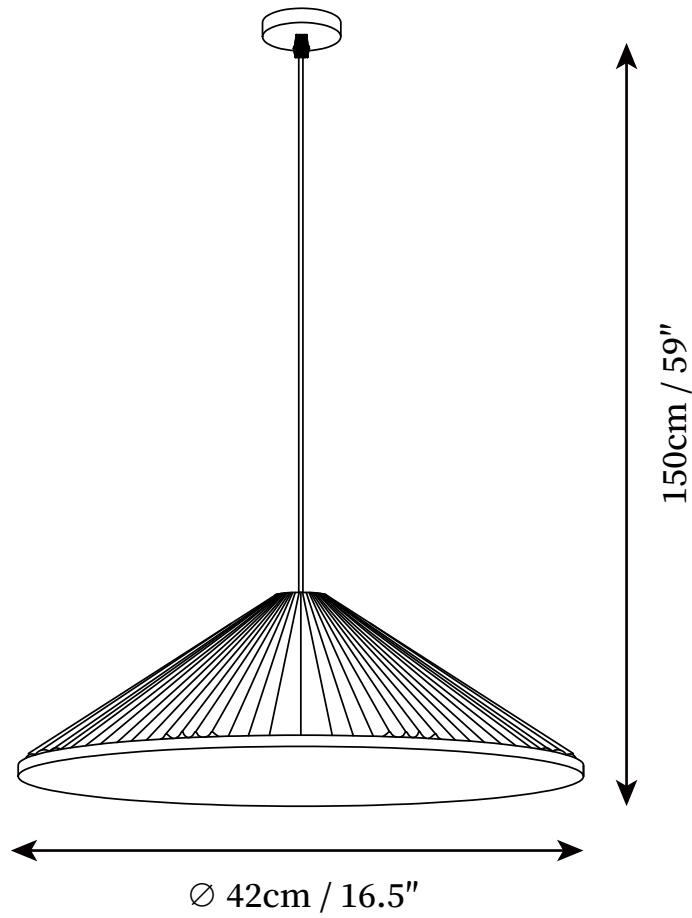

SPECIFICATION SHEET

SPECIFICATION DETAILS

*For custom options, consult factory for details

Fixture Dimensions	D 8.3 x H 59"
Light source	Integrated LED
Wattage	~ 5W
Voltage	AC 110-240V
Dimming	Not supported
CRI(Ra)	90+ CRI
Mounting	Hardwired.
LED Rated Life	30000 hours
Color Temperature	Warm Light (3000K), Neutral Light (4000K), Cool Light (6000K)
Control method	Compatible with common wall switches(not included)
Finishes	Black
Shade Finish	White, Black, Pink, Blue
Material	Iron, Metal, Resin
Wire Length	The standard length of the cord is 59" (150 cm), the length is adjustable.

SPECIFICATION SHEET

SPECIFICATION DETAILS

*For custom options, consult factory for details

Fixture Dimensions	D 12.6 x H 59"
Light source	Integrated LED
Wattage	~ 5W
Voltage	AC 110-240V
Dimming	Not supported
CRI(Ra)	90+ CRI
Mounting	Hardwired.
LED Rated Life	30000 hours
Color Temperature	Warm Light (3000K), Neutral Light (4000K), Cool Light (6000K)
Control method	Compatible with common wall switches (not included)
Finishes	Black
Shade Finish	White, Black, Pink, Blue
Material	Iron, Metal, Resin
Wire Length	The standard length of the cord is 59" (150 cm), the length is adjustable.

SPECIFICATION SHEET

SPECIFICATION DETAILS

*For custom options, consult factory for details

Fixture Dimensions	D 16.5 x H 59"
Light source	Integrated LED
Wattage	~ 5W
Voltage	AC 110-240V
Dimming	Not supported
CRI(Ra)	90+ CRI
Mounting	Hardwired.
LED Rated Life	30000 hours
Color Temperature	Warm Light (3000K), Neutral Light (4000K), Cool Light (6000K)
Control method	Compatible with common wall switches(not included)
Finishes	Black
Shade Finish	White, Black, Pink, Blue
Material	Iron, Metal, Resin
Wire Length	The standard length of the cord is 59" (150 cm), the length is adjustable.