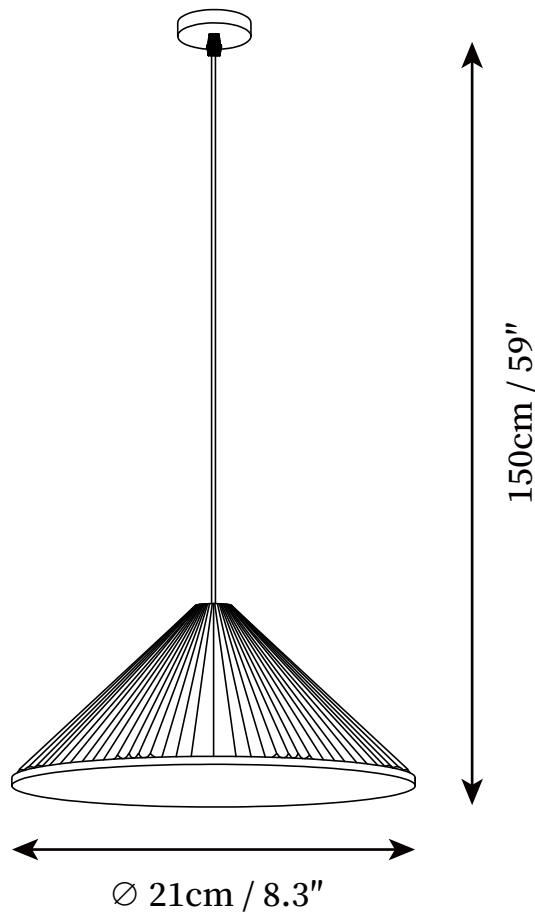

SPECIFICATION SHEET

SPECIFICATION DETAILS

*For custom options, consult factory for details

Fixture Dimensions	D 8.3 x H 59"
Light source	Integrated LED
Wattage	~ 5W
Voltage	AC 110-240V
Dimming	Not supported
CRI(Ra)	90+ CRI
Mounting	Hardwired.
LED Rated Life	30000 hours
Color Temperature	Warm Light (3000K), Neutral Light (4000K), Cool Light (6000K)
Control method	Compatible with common wall switches(not included)
Finishes	Black
Shade Finish	White, Black, Pink, Blue
Material	Iron, Metal, Resin
Wire Length	The standard length of the cord is 59" (150 cm), the length is adjustable.

SPECIFICATION SHEET

SPECIFICATION DETAILS

*For custom options, consult factory for details

Fixture Dimensions	D 12.6 x H 59"
Light source	Integrated LED
Wattage	~ 5W
Voltage	AC 110-240V
Dimming	Not supported
CRI(Ra)	90+ CRI
Mounting	Hardwired.
LED Rated Life	30000 hours
Color Temperature	Warm Light (3000K), Neutral Light (4000K), Cool Light (6000K)
Control method	Compatible with common wall switches (not included)
Finishes	Black
Shade Finish	White, Black, Pink, Blue
Material	Iron, Metal, Resin
Wire Length	The standard length of the cord is 59" (150 cm), the length is adjustable.

SPECIFICATION SHEET

SPECIFICATION DETAILS

*For custom options, consult factory for details

Fixture Dimensions	D 16.5 x H 59"
Light source	Integrated LED
Wattage	~ 5W
Voltage	AC 110-240V
Dimming	Not supported
CRI(Ra)	90+ CRI
Mounting	Hardwired.
LED Rated Life	30000 hours
Color Temperature	Warm Light (3000K), Neutral Light (4000K), Cool Light (6000K)
Control method	Compatible with common wall switches(not included)
Finishes	Black
Shade Finish	White, Black, Pink, Blue
Material	Iron, Metal, Resin
Wire Length	The standard length of the cord is 59" (150 cm), the length is adjustable.