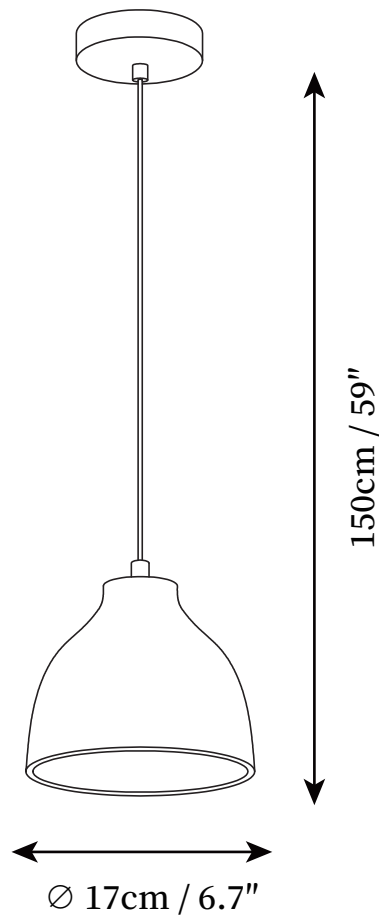

SPECIFICATION SHEET

SPECIFICATION DETAILS

*For custom options, consult factory for details

Fixture Dimensions	D 6.7" x H 59"
Light source	E27
Wattage	Max 40W
Voltage	AC 110-240V
Color Temperature	Based on the purchase of light bulbs
CRI(Ra)	80CRI
Mounting	Ceiling
Driver Required	No
Optional Color Temps	Buy bulbs as needed
LED Rated Life	Based on bulb life (we do not supply bulbs)
Dimming	Dimming is not supported
Finishes	Black
Shade Details	White, Grey, Orange
Material	Iron, Metal, Resin
Wire Length	59"
Wire Type	Black Coaxial Wire

SPECIFICATION SHEET

SPECIFICATION DETAILS

*For custom options, consult factory for details

Fixture Dimensions	D 11.4" x H 59"
Light source	E27
Wattage	Max 40W
Voltage	AC 110-240V
Color Temperature	Based on the purchase of light bulbs
CRI(Ra)	80CRI
Mounting	Ceiling
Driver Required	No
Optional Color Temps	Buy bulbs as needed
LED Rated Life	Based on bulb life (we do not supply bulbs)
Dimming	Dimming is not supported
Finishes	Black
Shade Details	White, Grey, Orange
Material	Iron, Metal, Resin
Wire Length	59"
Wire Type	Black Coaxial Wire