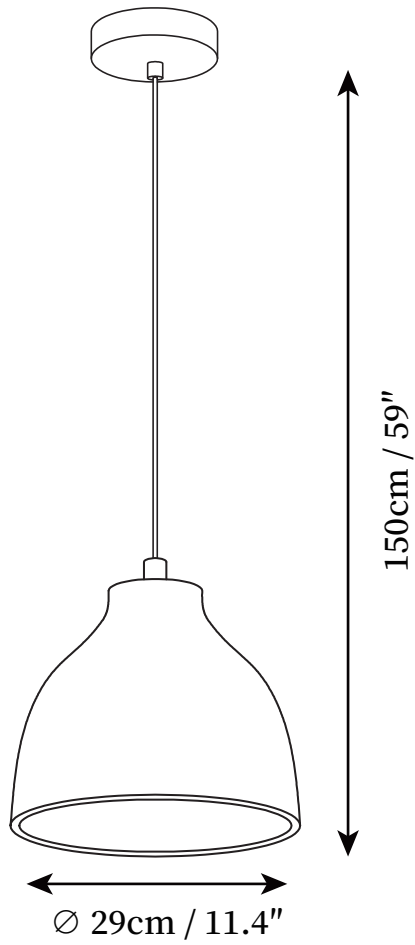

SPECIFICATION SHEET

SPECIFICATION DETAILS

*For custom options, consult factory for details

Fixture Dimensions	D 6.7" x H 59"
Light source	E27
Wattage	Max 40W
Voltage	AC 110-240V
Color Temperature	Based on the purchase of light bulbs
CRI(Ra)	80CRI
Mounting	Ceiling
Driver Required	No
Optional Color Temps	Buy bulbs as needed
LED Rated Life	Based on bulb life (we do not supply bulbs)
Dimming	Dimming is not supported
Finishes	Black
Shade Details	White, Grey, Orange
Material	Iron, Metal, Resin
Wire Length	59"
Wire Type	Black Coaxial Wire

SPECIFICATION SHEET

SPECIFICATION DETAILS

*For custom options, consult factory for details

Fixture Dimensions	D 11.4" x H 59"
Light source	E27
Wattage	Max 40W
Voltage	AC 110-240V
Color Temperature	Based on the purchase of light bulbs
CRI(Ra)	80CRI
Mounting	Ceiling
Driver Required	No
Optional Color Temps	Buy bulbs as needed
LED Rated Life	Based on bulb life (we do not supply bulbs)
Dimming	Dimming is not supported
Finishes	Black
Shade Details	White, Grey, Orange
Material	Iron, Metal, Resin
Wire Length	59"
Wire Type	Black Coaxial Wire