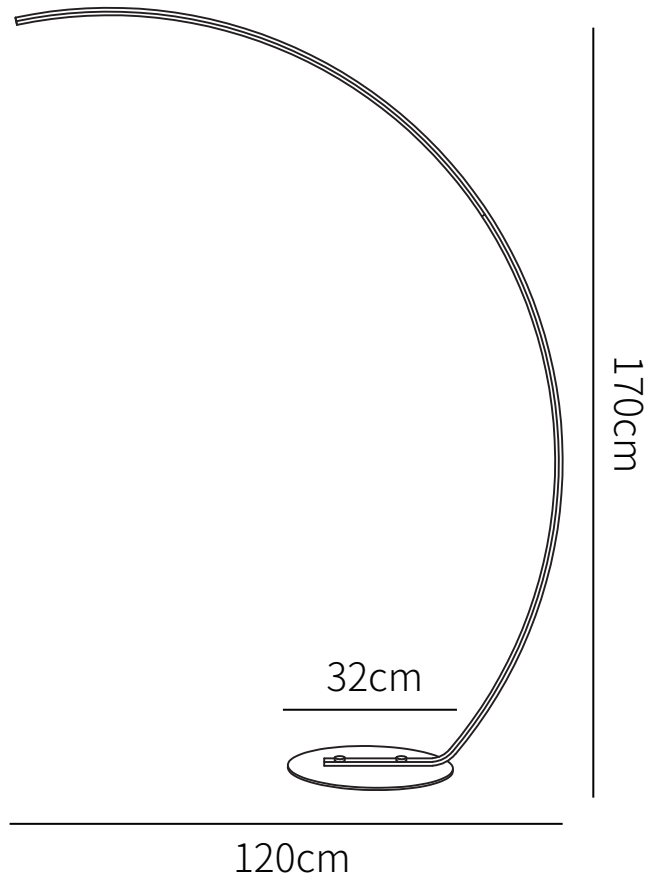

SPECIFICATION SHEET

SPECIFICATION DETAILS

*For custom options, consult factory for details

Fixture Dimensions	W 47.2" x H 66.9"
Light source	Integrated LED
Wattage	~25W
Voltage	AC 110-240V
Color Temperature	Based on the purchase of light bulbs
CRI(Ra)	80CRI
Mounting	Floor
Driver Required	Yes
Optional Color Temps	Warm Light (3000K), Neutral Light (4500K), Cool Light (6000K)
LED Rated Life	Based on bulb life (we do supply bulbs)
Dimming	Dimming is not supported
Finishes	Black, White
Shade Details	White
Material	Metal, Acrylic, Aluminum
Wire Length	98.4"
Wire Type	Wire with switch plug