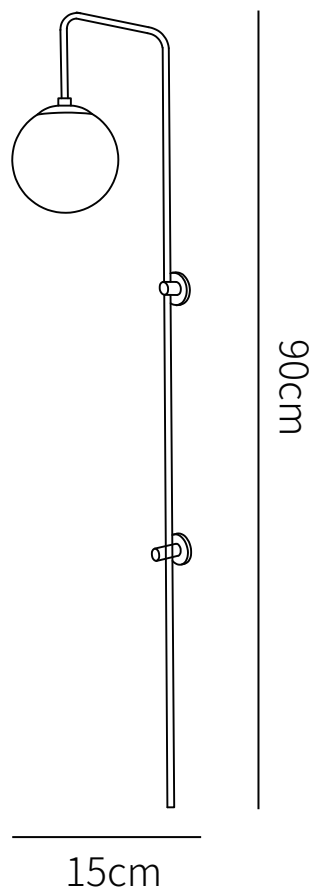

SPECIFICATION SHEET

SPECIFICATION DETAILS

*For custom options, consult factory for details

Fixture Dimensions	Ø 4.7" x H 23.6"
Light source	E27
Wattage	Max 40W
Voltage	AC 110-240V
Color Temperature	Based on the purchase of light bulbs
CRI(Ra)	80CRI
Mounting	Ceiling
Driver Required	No
Optional Color Temps	Buy bulbs as needed
LED Rated Life	Based on bulb life (we do not supply bulbs)
Dimming	Dimming is not supported
Finishes	Gold
Shade Details	White
Material	Brass, Glass
Wire Length	39.4"
Wire Type	Wire with switch plug

SPECIFICATION SHEET

SPECIFICATION DETAILS

*For custom options, consult factory for details

Fixture Dimensions	Ø 5.9" x H 35.4"
Light source	E27
Wattage	Max 40W
Voltage	AC 110-240V
Color Temperature	Based on the purchase of light bulbs
CRI(Ra)	80CRI
Mounting	Ceiling
Driver Required	No
Optional Color Temps	Buy bulbs as needed
LED Rated Life	Based on bulb life (we do not supply bulbs)
Dimming	Dimming is not supported
Finishes	Gold
Shade Details	White
Material	Brass, Glass
Wire Length	39.4"
Wire Type	Wire with switch plug

SPECIFICATION SHEET

SPECIFICATION DETAILS

*For custom options, consult factory for details

Fixture Dimensions	Ø 5.9" x H 47.2"
Light source	E27
Wattage	Max 40W
Voltage	AC 110-240V
Color Temperature	Based on the purchase of light bulbs
CRI(Ra)	80CRI
Mounting	Ceiling
Driver Required	No
Optional Color Temps	Buy bulbs as needed
LED Rated Life	Based on bulb life (we do not supply bulbs)
Dimming	Dimming is not supported
Finishes	Gold
Shade Details	White
Material	Brass, Glass
Wire Length	39.4"
Wire Type	Wire with switch plug