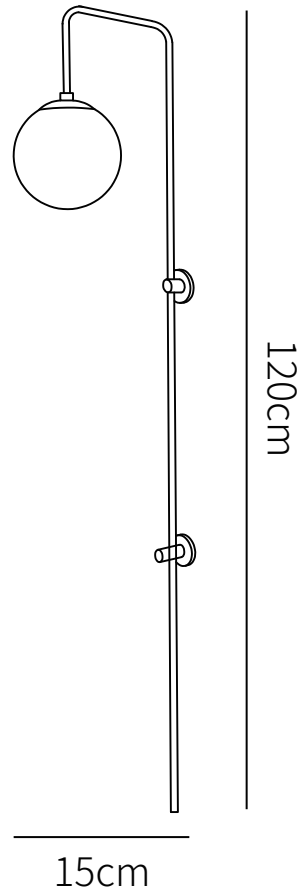

SPECIFICATION SHEET

SPECIFICATION DETAILS

*For custom options, consult factory for details

Fixture Dimensions	Ø 4.7" x H 23.6"
Light source	E27
Wattage	Max 40W
Voltage	AC 110-240V
Color Temperature	Based on the purchase of light bulbs
CRI(Ra)	80CRI
Mounting	Ceiling
Driver Required	No
Optional Color Temps	Buy bulbs as needed
LED Rated Life	Based on bulb life (we do not supply bulbs)
Dimming	Dimming is not supported
Finishes	Gold
Shade Details	White
Material	Brass, Glass
Wire Length	39.4"
Wire Type	Wire with switch plug

SPECIFICATION SHEET

SPECIFICATION DETAILS

*For custom options, consult factory for details

Fixture Dimensions	Ø 5.9" x H 35.4"
Light source	E27
Wattage	Max 40W
Voltage	AC 110-240V
Color Temperature	Based on the purchase of light bulbs
CRI(Ra)	80CRI
Mounting	Ceiling
Driver Required	No
Optional Color Temps	Buy bulbs as needed
LED Rated Life	Based on bulb life (we do not supply bulbs)
Dimming	Dimming is not supported
Finishes	Gold
Shade Details	White
Material	Brass, Glass
Wire Length	39.4"
Wire Type	Wire with switch plug

SPECIFICATION SHEET

SPECIFICATION DETAILS

*For custom options, consult factory for details

Fixture Dimensions	Ø 5.9" x H 47.2"
Light source	E27
Wattage	Max 40W
Voltage	AC 110-240V
Color Temperature	Based on the purchase of light bulbs
CRI(Ra)	80CRI
Mounting	Ceiling
Driver Required	No
Optional Color Temps	Buy bulbs as needed
LED Rated Life	Based on bulb life (we do not supply bulbs)
Dimming	Dimming is not supported
Finishes	Gold
Shade Details	White
Material	Brass, Glass
Wire Length	39.4"
Wire Type	Wire with switch plug