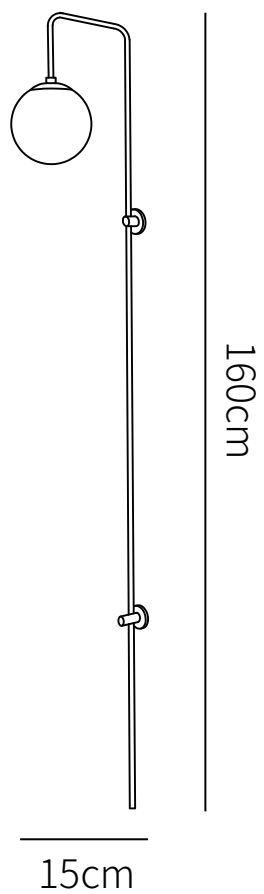

SPECIFICATION SHEET

SPECIFICATION DETAILS

*For custom options, consult factory for details

Fixture Dimensions	Ø 5.9" x H 63.9"
Light source	E27
Wattage	Max 40W
Voltage	AC 110-240V
Color Temperature	Based on the purchase of light bulbs
CRI(Ra)	80CRI
Mounting	Ceiling
Driver Required	No
Optional Color Temps	Buy bulbs as needed
LED Rated Life	Based on bulb life (we do not supply bulbs)
Dimming	Dimming is not supported
Finishes	Gold
Shade Details	White
Material	Brass, Glass
Wire Length	39.4"
Wire Type	Wire with switch plug