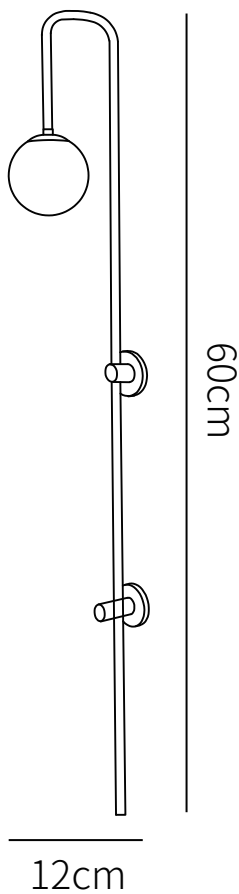

SPECIFICATION SHEET

SPECIFICATION DETAILS

*For custom options, consult factory for details

Fixture Dimensions	Ø 4.7" x H 23.6"
Light source	E27
Wattage	Max 40W
Voltage	AC 110-240V
Color Temperature	Based on the purchase of light bulbs
CRI(Ra)	80CRI
Mounting	Ceiling
Driver Required	No
Optional Color Temps	Buy bulbs as needed
LED Rated Life	Based on bulb life (we do not supply bulbs)
Dimming	Dimming is not supported
Finishes	Gold
Shade Details	White
Material	Brass, Glass
Wire Length	39.4"
Wire Type	Wire with switch plug

SPECIFICATION SHEET

SPECIFICATION DETAILS

*For custom options, consult factory for details

Fixture Dimensions	Ø 5.9" x H 35.4"
Light source	E27
Wattage	Max 40W
Voltage	AC 110-240V
Color Temperature	Based on the purchase of light bulbs
CRI(Ra)	80CRI
Mounting	Ceiling
Driver Required	No
Optional Color Temps	Buy bulbs as needed
LED Rated Life	Based on bulb life (we do not supply bulbs)
Dimming	Dimming is not supported
Finishes	Gold
Shade Details	White
Material	Brass, Glass
Wire Length	39.4"
Wire Type	Wire with switch plug

SPECIFICATION SHEET

SPECIFICATION DETAILS

*For custom options, consult factory for details

Fixture Dimensions	Ø 5.9" x H 47.2"
Light source	E27
Wattage	Max 40W
Voltage	AC 110-240V
Color Temperature	Based on the purchase of light bulbs
CRI(Ra)	80CRI
Mounting	Ceiling
Driver Required	No
Optional Color Temps	Buy bulbs as needed
LED Rated Life	Based on bulb life (we do not supply bulbs)
Dimming	Dimming is not supported
Finishes	Gold
Shade Details	White
Material	Brass, Glass
Wire Length	39.4"
Wire Type	Wire with switch plug