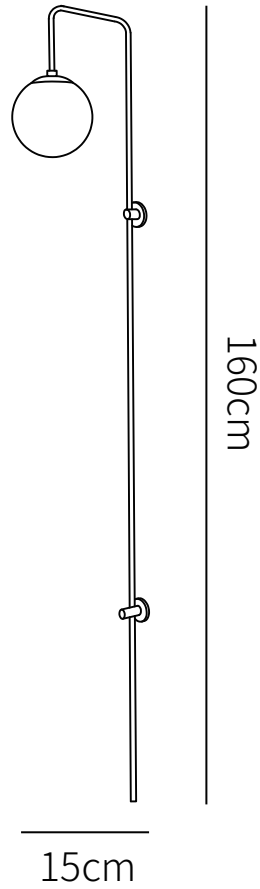

SPECIFICATION SHEET

SPECIFICATION DETAILS

*For custom options, consult factory for details

Fixture Dimensions	Ø 5.9" x H 63.9"
Light source	E27
Wattage	Max 40W
Voltage	AC 110-240V
Color Temperature	Based on the purchase of light bulbs
CRI(Ra)	80CRI
Mounting	Ceiling
Driver Required	No
Optional Color Temps	Buy bulbs as needed
LED Rated Life	Based on bulb life (we do not supply bulbs)
Dimming	Dimming is not supported
Finishes	Gold
Shade Details	White
Material	Brass, Glass
Wire Length	39.4"
Wire Type	Wire with switch plug