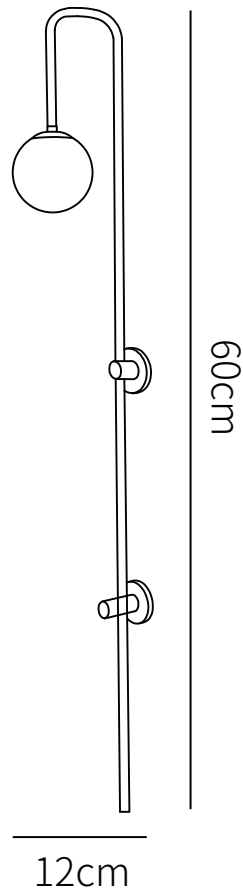

SPECIFICATION SHEET

SPECIFICATION DETAILS

*For custom options, consult factory for details

Fixture Dimensions	Ø 4.7" x H 23.6"
Light source	E27
Wattage	Max 40W
Voltage	AC 110-240V
Color Temperature	Based on the purchase of light bulbs
CRI(Ra)	80CRI
Mounting	Ceiling
Driver Required	No
Optional Color Temps	Buy bulbs as needed
LED Rated Life	Based on bulb life (we do not supply bulbs)
Dimming	Dimming is not supported
Finishes	Gold
Shade Details	White
Material	Brass, Glass
Wire Length	39.4"
Wire Type	Wire with switch plug

SPECIFICATION SHEET

SPECIFICATION DETAILS

*For custom options, consult factory for details

Fixture Dimensions	Ø 5.9" x H 35.4"
Light source	E27
Wattage	Max 40W
Voltage	AC 110-240V
Color Temperature	Based on the purchase of light bulbs
CRI(Ra)	80CRI
Mounting	Ceiling
Driver Required	No
Optional Color Temps	Buy bulbs as needed
LED Rated Life	Based on bulb life (we do not supply bulbs)
Dimming	Dimming is not supported
Finishes	Gold
Shade Details	White
Material	Brass, Glass
Wire Length	39.4"
Wire Type	Wire with switch plug

SPECIFICATION SHEET

SPECIFICATION DETAILS

*For custom options, consult factory for details

Fixture Dimensions	Ø 5.9" x H 47.2"
Light source	E27
Wattage	Max 40W
Voltage	AC 110-240V
Color Temperature	Based on the purchase of light bulbs
CRI(Ra)	80CRI
Mounting	Ceiling
Driver Required	No
Optional Color Temps	Buy bulbs as needed
LED Rated Life	Based on bulb life (we do not supply bulbs)
Dimming	Dimming is not supported
Finishes	Gold
Shade Details	White
Material	Brass, Glass
Wire Length	39.4"
Wire Type	Wire with switch plug