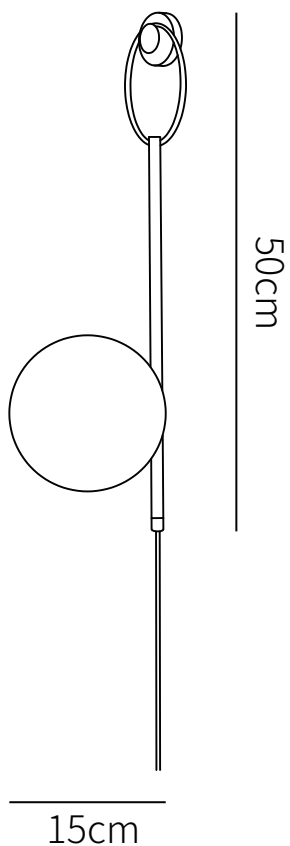

SPECIFICATION SHEET

SPECIFICATION DETAILS

*For custom options, consult factory for details

Fixture Dimensions	D 5.9" x H 19.7"
Light source	E27
Wattage	Max 40W
Voltage	AC 110-240V
Color Temperature	Based on the purchase of light bulbs
CRI(Ra)	80CRI
Mounting	Ceiling
Driver Required	No
Optional Color Temps	Buy bulbs as needed
LED Rated Life	Based on bulb life (we do not supply bulbs)
Dimming	Dimming is not supported
Finishes	Gold
Shade Details	White
Material	Brass, Glass
Wire Length	59"
Wire Type	Wire with switch plug