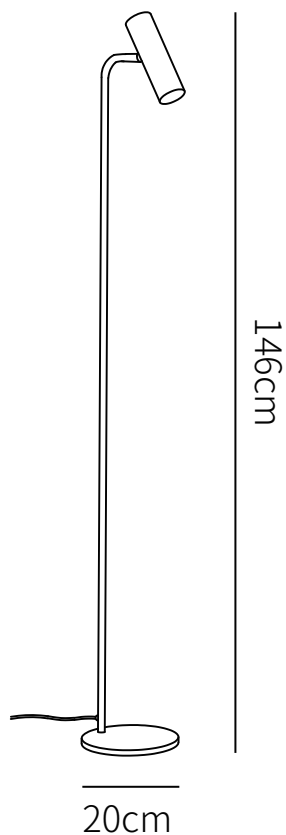

SPECIFICATION SHEET

SPECIFICATION DETAILS

*For custom options, consult factory for details

Fixture Dimensions	W 7.9" x H 57.4"
Light source	Integrated LED
Wattage	~7W
Voltage	AC 110-240V
Color Temperature	Based on the purchase of light bulbs
CRI(Ra)	80CRI
Mounting	Floor
Driver Required	Yes
Optional Color Temps	Warm Light (3000K), Neutral Light (4500K), Cool Light (6000K)
LED Rated Life	Based on bulb life (we do not supply bulbs)
Dimming	Dimming is not supported
Finishes	Black, Gold
Shade Details	Black, Gold
Material	Brass
Wire Length	98.4"
Wire Type	Wire with switch plug