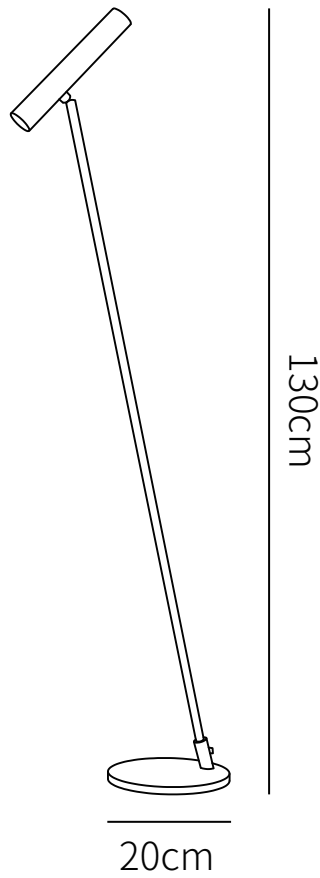

## SPECIFICATION DETAILS

\*For custom options, consult factory for details

<b>Fixture Dimensions</b>	W 7.9" x H 51.2"
<b>Light source</b>	Integrated LED
<b>Wattage</b>	~7W
<b>Voltage</b>	AC 110-240V
<b>Color Temperature</b>	Based on the purchase of light bulbs
<b>CRI(Ra)</b>	80CRI
<b>Mounting</b>	Floor
<b>Driver Required</b>	Yes
<b>Optional Color Temps</b>	Warm Light (3000K), Neutral Light (4500K), Cool Light (6000K)
<b>LED Rated Life</b>	Based on bulb life (we do not supply bulbs)
<b>Dimming</b>	Dimming is not supported
<b>Finishes</b>	Black, Gold
<b>Shade Details</b>	Black, Gold
<b>Material</b>	Brass
<b>Wire Length</b>	98.4"
<b>Wire Type</b>	Wire with switch plug