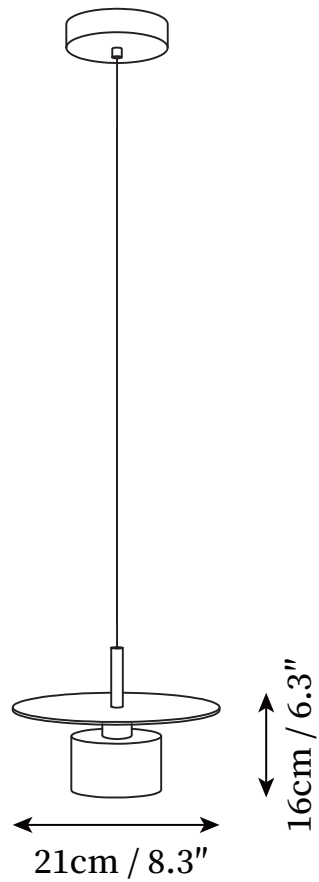

SPECIFICATION SHEET

SPECIFICATION DETAILS

*For custom options, consult factory for details

Fixture Dimensions	Ø 8.3" x H 6.3"
Light source	E27
Wattage	Max 40W
Voltage	AC 110-240V
Color Temperature	Based on the purchase of light bulbs
CRI(Ra)	80CRI
Mounting	Ceiling
Driver Required	No
Optional Color Temps	Buy bulbs as needed
LED Rated Life	Based on bulb life (we do not supply bulbs)
Dimming	Dimming is not supported
Finishes	Black, White
Shade Details	Black, White
Material	Metal
Wire Length	59"
Wire Type	Black Coaxial Wire

SPECIFICATION SHEET

SPECIFICATION DETAILS

*For custom options, consult factory for details

Fixture Dimensions	Ø 13.8" x H 6.3"
Light source	E27
Wattage	Max 40W
Voltage	AC 110-240V
Color Temperature	Based on the purchase of light bulbs
CRI(Ra)	80CRI
Mounting	Ceiling
Driver Required	No
Optional Color Temps	Buy bulbs as needed
LED Rated Life	Based on bulb life (we do not supply bulbs)
Dimming	Dimming is not supported
Finishes	Black, White
Shade Details	Black, White
Material	Metal
Wire Length	59"
Wire Type	Black Coaxial Wire