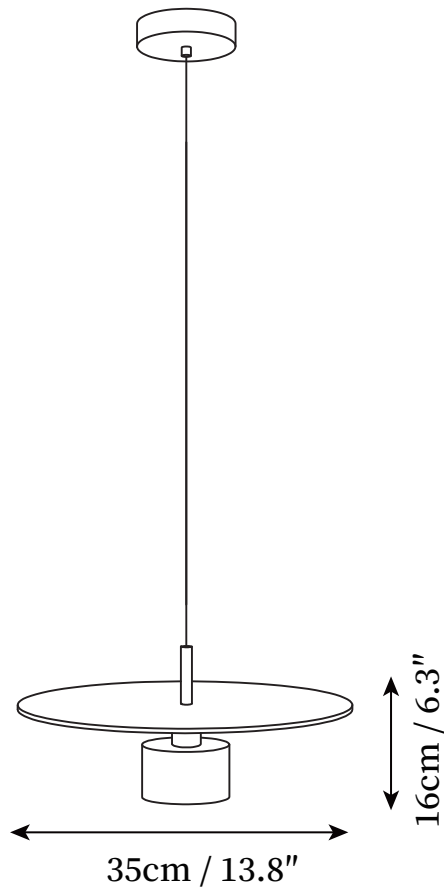

SPECIFICATION SHEET

SPECIFICATION DETAILS

*For custom options, consult factory for details

Fixture Dimensions	Ø 8.3" x H 6.3"
Light source	E27
Wattage	Max 40W
Voltage	AC 110-240V
Color Temperature	Based on the purchase of light bulbs
CRI(Ra)	80CRI
Mounting	Ceiling
Driver Required	No
Optional Color Temps	Buy bulbs as needed
LED Rated Life	Based on bulb life (we do not supply bulbs)
Dimming	Dimming is not supported
Finishes	Black, White
Shade Details	Black, White
Material	Metal
Wire Length	59"
Wire Type	Black Coaxial Wire

SPECIFICATION SHEET

SPECIFICATION DETAILS

*For custom options, consult factory for details

Fixture Dimensions	Ø 13.8" x H 6.3"
Light source	E27
Wattage	Max 40W
Voltage	AC 110-240V
Color Temperature	Based on the purchase of light bulbs
CRI(Ra)	80CRI
Mounting	Ceiling
Driver Required	No
Optional Color Temps	Buy bulbs as needed
LED Rated Life	Based on bulb life (we do not supply bulbs)
Dimming	Dimming is not supported
Finishes	Black, White
Shade Details	Black, White
Material	Metal
Wire Length	59"
Wire Type	Black Coaxial Wire