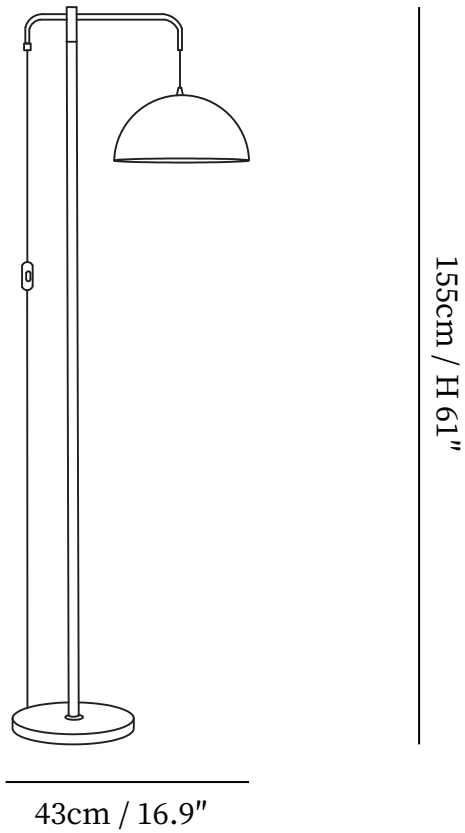

## SPECIFICATION DETAILS

\*For custom options, consult factory for details

<b>Fixture Dimensions</b>	W 16.9" x H 61"
<b>Light source</b>	E27
<b>Wattage</b>	Max 40W
<b>Voltage</b>	AC 110-240V
<b>Color Temperature</b>	Based on the purchase of light bulbs
<b>CRI(Ra)</b>	80CRI
<b>Mounting</b>	Floor
<b>Driver Required</b>	No
<b>Optional Color Temps</b>	Buy bulbs as needed
<b>LED Rated Life</b>	Based on bulb life (we do not supply bulbs)
<b>Dimming</b>	Dimming is not supported
<b>Finishes</b>	Gold & Black & White
<b>Shade Details</b>	Gold
<b>Material</b>	Metal, Marble
<b>Wire Length</b>	98.4"
<b>Wire Type</b>	Wire with switch plug