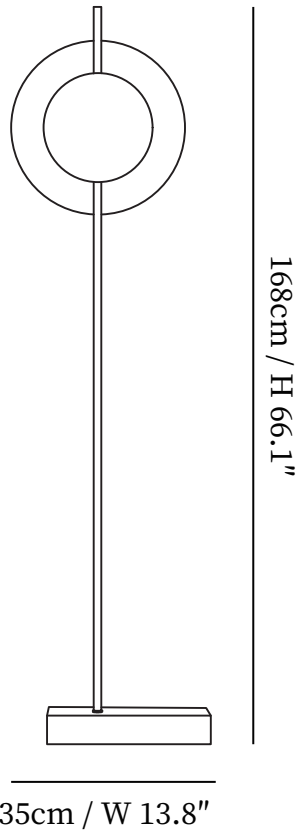

SPECIFICATION SHEET

SPECIFICATION DETAILS

*For custom options, consult factory for details

Fixture Dimensions	W 13.8" x H 66.1"
Light source	E27
Wattage	Max 40W
Voltage	AC 110-240V
Color Temperature	Based on the purchase of light bulbs
CRI(Ra)	80CRI
Mounting	Floor
Driver Required	No
Optional Color Temps	Buy bulbs as needed
LED Rated Life	Based on bulb life (we do not supply bulbs)
Dimming	Dimming is not supported
Finishes	Grey
Shade Details	Grey
Material	Metal, Carbon Steel
Wire Length	98.4"
Wire Type	Wire with switch plug