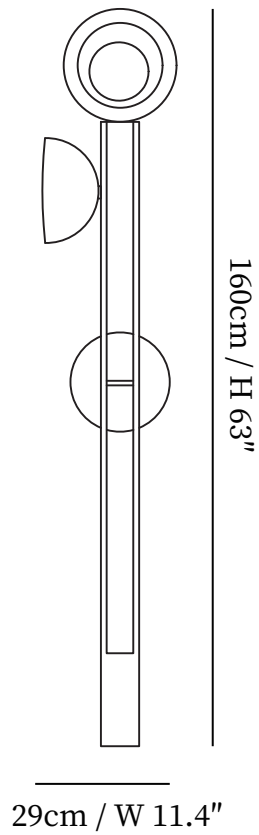

# SPECIFICATION SHEET

---

## SPECIFICATION DETAILS

\*For custom options, consult factory for details

<b>Fixture Dimensions</b>	W 11.4" x H 63"
<b>Light source</b>	Integrated LED
<b>Wattage</b>	15W
<b>Voltage</b>	AC 110-240V
<b>Color Temperature</b>	Based on the purchase of light bulbs
<b>CRI(Ra)</b>	80CRI
<b>Mounting</b>	Floor
<b>Driver Required</b>	Yes
<b>Optional Color Temps</b>	Warm Light (3000K), Neutral Light (4500K), Cool Light (6000K).
<b>LED Rated Life</b>	Based on bulb life (we do not supply bulbs)
<b>Dimming</b>	Dimming is not supported
<b>Finishes</b>	Black
<b>Shade Details</b>	Black
<b>Material</b>	Metal, Marble
<b>Wire Length</b>	98.4"
<b>Wire Type</b>	Wire with switch plug