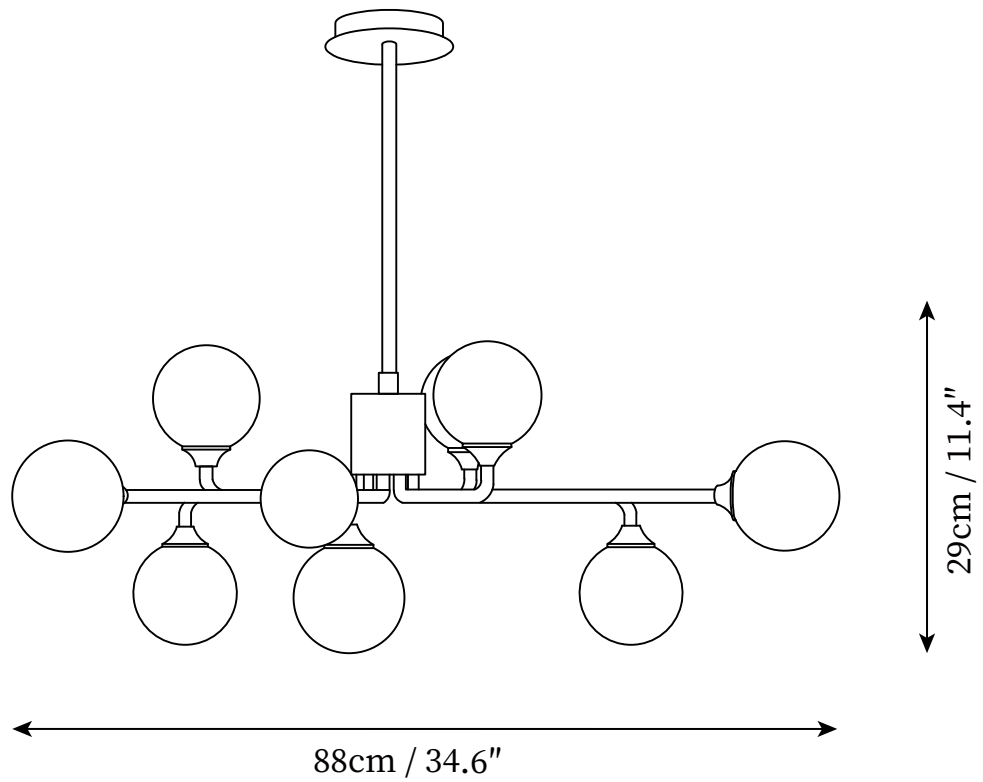

## SPECIFICATION DETAILS

\*For custom options, consult factory for details

<b>Fixture Dimensions</b>	D 25.6 x H 11" (6heads)
<b>Light source</b>	G9 (bulb not included)
<b>Wattage</b>	MAX 5W incandescent bulb or LED equivalent.
<b>Voltage</b>	AC 110-240V
<b>Mounting</b>	Hardwired.
<b>Dimming</b>	Compatible with dimmable bulbs (bulb not included)
<b>Control method</b>	Compatible with common wall switches(not included)
<b>Finishes</b>	Gold.
<b>Shade Details</b>	White.
<b>Material</b>	Iron, Glass
<b>Rod Length</b>	Suspension rod is 3.9"+7.9"+7.9", and can be spliced as needed.

## SPECIFICATION DETAILS

\*For custom options, consult factory for details

<b>Fixture Dimensions</b>	D 34.6" x H 11.4" (9heads)
<b>Light source</b>	G9 (bulb not included)
<b>Wattage</b>	MAX 5W incandescent bulb or LED equivalent.
<b>Voltage</b>	AC 110-240V
<b>Mounting</b>	Hardwired.
<b>Dimming</b>	Compatible with dimmable bulbs (bulb not included)
<b>Control method</b>	Compatible with common wall switches (not included)
<b>Finishes</b>	Gold.
<b>Shade Details</b>	White.
<b>Material</b>	Iron, Glass
<b>Rod Length</b>	Suspension rod is 3.9"+7.9"+7.9", and can be spliced as needed.

## SPECIFICATION DETAILS

\*For custom options, consult factory for details

<b>Fixture Dimensions</b>	D 44.5" x H 11.4" (12heads)
<b>Light source</b>	G9 (bulb not included)
<b>Wattage</b>	MAX 5W incandescent bulb or LED equivalent.
<b>Voltage</b>	AC 110-240V
<b>Mounting</b>	Hardwired.
<b>Dimming</b>	Compatible with dimmable bulbs (bulb not included)
<b>Control method</b>	Compatible with common wall switches (not included)
<b>Finishes</b>	Gold.
<b>Shade Details</b>	White.
<b>Material</b>	Iron, Glass
<b>Rod Length</b>	Suspension rod is 3.9"+7.9"+7.9", and can be spliced as needed.