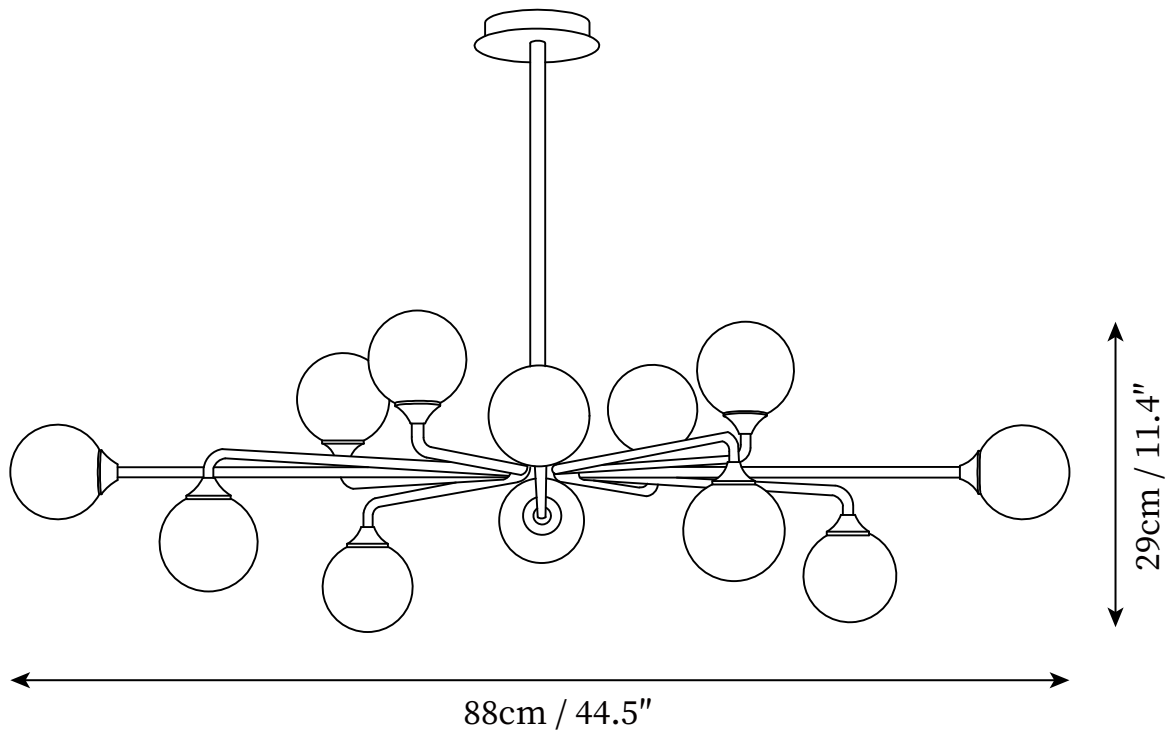

## SPECIFICATION DETAILS

\*For custom options, consult factory for details

<b>Fixture Dimensions</b>	D 25.6 x H 11" (6heads)
<b>Light source</b>	G9 (bulb not included)
<b>Wattage</b>	MAX 5W incandescent bulb or LED equivalent.
<b>Voltage</b>	AC 110-240V
<b>Mounting</b>	Hardwired.
<b>Dimming</b>	Compatible with dimmable bulbs (bulb not included)
<b>Control method</b>	Compatible with common wall switches(not included)
<b>Finishes</b>	Gold.
<b>Shade Details</b>	White.
<b>Material</b>	Iron, Glass
<b>Rod Length</b>	Suspension rod is 3.9"+7.9"+7.9", and can be spliced as needed.

## SPECIFICATION DETAILS

\*For custom options, consult factory for details

<b>Fixture Dimensions</b>	D 34.6" x H 11.4" (9heads)
<b>Light source</b>	G9 (bulb not included)
<b>Wattage</b>	MAX 5W incandescent bulb or LED equivalent.
<b>Voltage</b>	AC 110-240V
<b>Mounting</b>	Hardwired.
<b>Dimming</b>	Compatible with dimmable bulbs (bulb not included)
<b>Control method</b>	Compatible with common wall switches (not included)
<b>Finishes</b>	Gold.
<b>Shade Details</b>	White.
<b>Material</b>	Iron, Glass
<b>Rod Length</b>	Suspension rod is 3.9"+7.9"+7.9", and can be spliced as needed.

## SPECIFICATION DETAILS

\*For custom options, consult factory for details

<b>Fixture Dimensions</b>	D 44.5" x H 11.4" (12heads)
<b>Light source</b>	G9 (bulb not included)
<b>Wattage</b>	MAX 5W incandescent bulb or LED equivalent.
<b>Voltage</b>	AC 110-240V
<b>Mounting</b>	Hardwired.
<b>Dimming</b>	Compatible with dimmable bulbs (bulb not included)
<b>Control method</b>	Compatible with common wall switches (not included)
<b>Finishes</b>	Gold.
<b>Shade Details</b>	White.
<b>Material</b>	Iron, Glass
<b>Rod Length</b>	Suspension rod is 3.9"+7.9"+7.9", and can be spliced as needed.