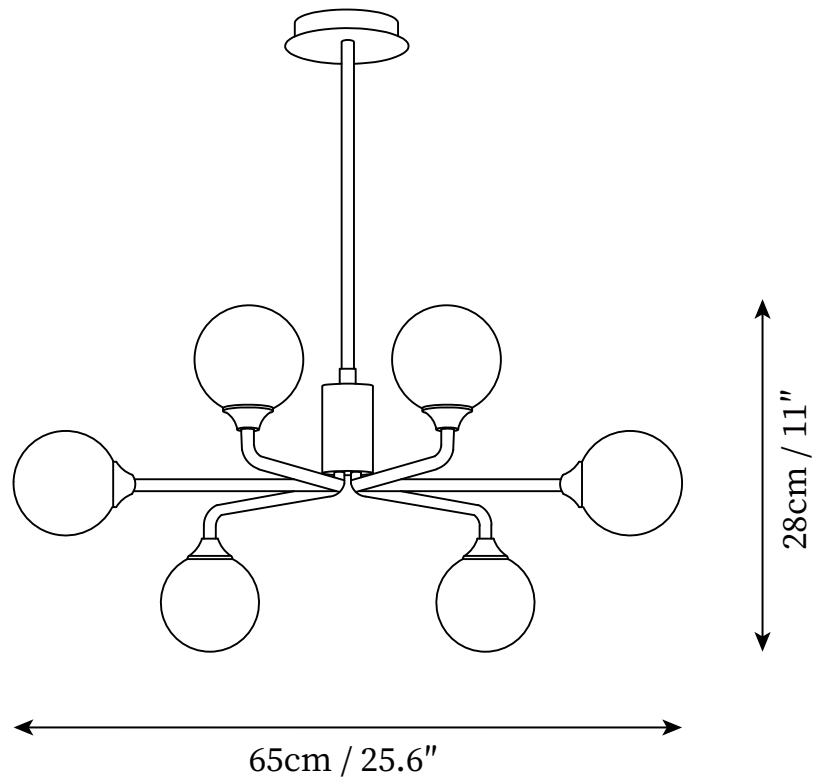

## SPECIFICATION DETAILS

\*For custom options, consult factory for details

<b>Fixture Dimensions</b>	D 25.6 x H 11" (6heads)
<b>Light source</b>	G9 (bulb not included)
<b>Wattage</b>	MAX 5W incandescent bulb or LED equivalent.
<b>Voltage</b>	AC 110-240V
<b>Mounting</b>	Hardwired.
<b>Dimming</b>	Compatible with dimmable bulbs (bulb not included)
<b>Control method</b>	Compatible with common wall switches(not included)
<b>Finishes</b>	Gold.
<b>Shade Details</b>	White.
<b>Material</b>	Iron, Glass
<b>Rod Length</b>	Suspension rod is 3.9"+7.9"+7.9", and can be spliced as needed.

## SPECIFICATION DETAILS

\*For custom options, consult factory for details

<b>Fixture Dimensions</b>	D 34.6" x H 11.4" (9heads)
<b>Light source</b>	G9 (bulb not included)
<b>Wattage</b>	MAX 5W incandescent bulb or LED equivalent.
<b>Voltage</b>	AC 110-240V
<b>Mounting</b>	Hardwired.
<b>Dimming</b>	Compatible with dimmable bulbs (bulb not included)
<b>Control method</b>	Compatible with common wall switches (not included)
<b>Finishes</b>	Gold.
<b>Shade Details</b>	White.
<b>Material</b>	Iron, Glass
<b>Rod Length</b>	Suspension rod is 3.9"+7.9"+7.9", and can be spliced as needed.

## SPECIFICATION DETAILS

\*For custom options, consult factory for details

<b>Fixture Dimensions</b>	D 44.5" x H 11.4" (12heads)
<b>Light source</b>	G9 (bulb not included)
<b>Wattage</b>	MAX 5W incandescent bulb or LED equivalent.
<b>Voltage</b>	AC 110-240V
<b>Mounting</b>	Hardwired.
<b>Dimming</b>	Compatible with dimmable bulbs (bulb not included)
<b>Control method</b>	Compatible with common wall switches (not included)
<b>Finishes</b>	Gold.
<b>Shade Details</b>	White.
<b>Material</b>	Iron, Glass
<b>Rod Length</b>	Suspension rod is 3.9"+7.9"+7.9", and can be spliced as needed.