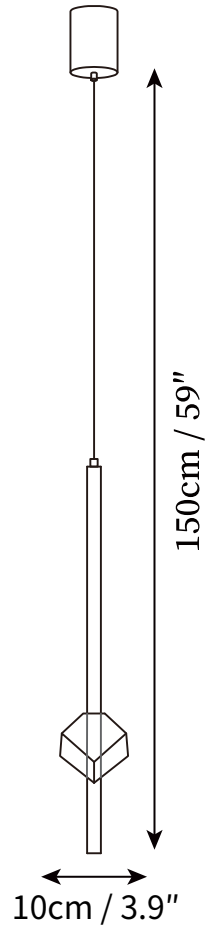

SPECIFICATION SHEET

SPECIFICATION DETAILS

*For custom options, consult factory for details

	D 3.9" x H 59"
Fixture Dimensions	Integrated LED
Light source	~ 5W
Wattage	AC 110-240V
Voltage	Not supported
Dimming	
CRI(Ra)	90+ CRI
Mounting	Hardwired.
LED Rated Life	30000 hours
Color Temperature	Warm Light (3000K), Neutral Light (4000K), Cool Light (6000K)
Control method	Compatible with common wall switches (not included)
Finishes	Black
Shade Finish	Clear
Material	Metal, Aluminum, Crystal glass
Wire Length	The standard length of the cord is 59" (150 cm), the length is adjustable.