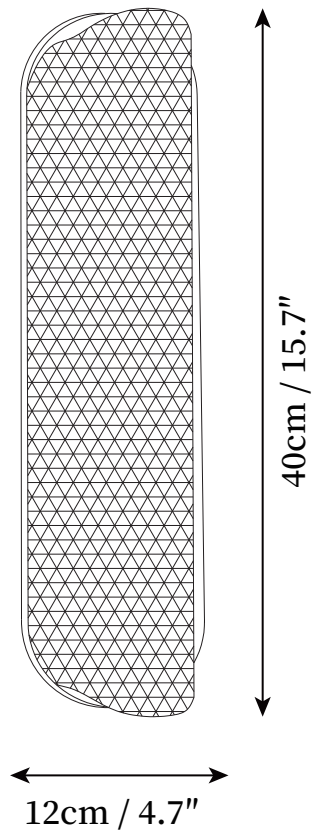

# SPECIFICATION SHEET

---

## SPECIFICATION DETAILS

\*For custom options, consult factory for details

<b>Fixture Dimensions</b>	Ø 4.7" x H 15.7"
<b>Light source</b>	Integrated LED
<b>Wattage</b>	7W
<b>Voltage</b>	AC 110-240V
<b>Color Temperature</b>	Based on the purchase of light bulbs
<b>CRI(Ra)</b>	80CRI
<b>Mounting</b>	Ceiling
<b>Driver Required</b>	Yes
<b>Optional Color Temps</b>	Warm Light (3000K), Neutral Light (4500K), Cool Light (6000K)
<b>LED Rated Life</b>	Based on bulb life (we do not supply bulbs)
<b>Dimming</b>	Dimming is not supported
<b>Finishes</b>	Black
<b>Shade Details</b>	Clear
<b>Material</b>	Metal, Iron, Glass
<b>Wire Length</b>	No
<b>Wire Type</b>	No