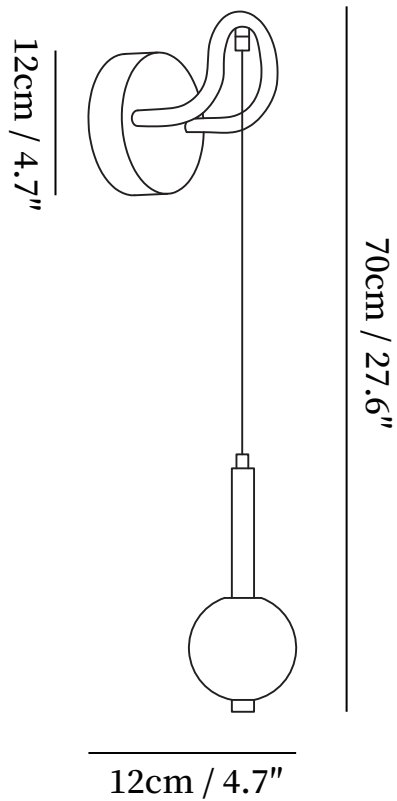

SPECIFICATION SHEET

SPECIFICATION DETAILS

*For custom options, consult factory for details

Fixture Dimensions	Ø 4.7" x H 27.6"
Light source	Integrated LED
Wattage	7W
Voltage	AC 110-240V
Color Temperature	Based on the purchase of light bulbs
CRI(Ra)	80CRI
Mounting	Ceiling
Driver Required	Yes
Optional Color Temps	Warm Light (3000K), Neutral Light (4500K), Cool Light (6000K)
LED Rated Life	Based on bulb life (we do not supply bulbs)
Dimming	Dimming is not supported
Finishes	Black
Shade Details	Clear
Material	Metal, Iron, Crystal glass
Wire Length	No
Wire Type	No