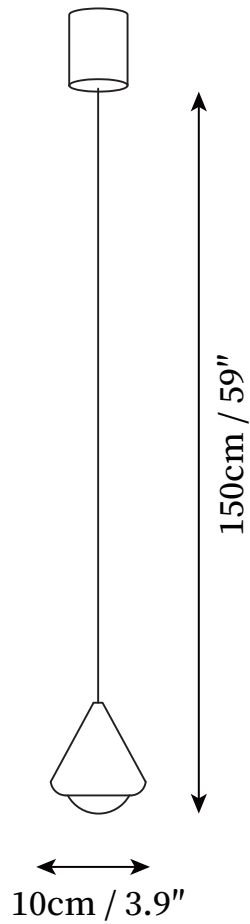

SPECIFICATION SHEET

SPECIFICATION DETAILS

*For custom options, consult factory for details

Fixture Dimensions	Ø 3.9" x H 59"
Light source	Integrated LED
Wattage	~5W
Voltage	AC 110-240V
Color Temperature	Based on the purchase of light bulbs
CRI(Ra)	80CRI
Mounting	Ceiling
Driver Required	Yes
Optional Color Temps	Warm Light (3000K), Neutral Light (4500K), Cool Light (6000K)
LED Rated Life	Based on bulb life (we do not supply bulbs)
Dimming	Dimming is not supported
Finishes	Black, White, Chrome
Shade Details	Clear
Material	Metal, Aluminum, Acrylic
Wire Length	59"
Wire Type	Black Coaxial Wire