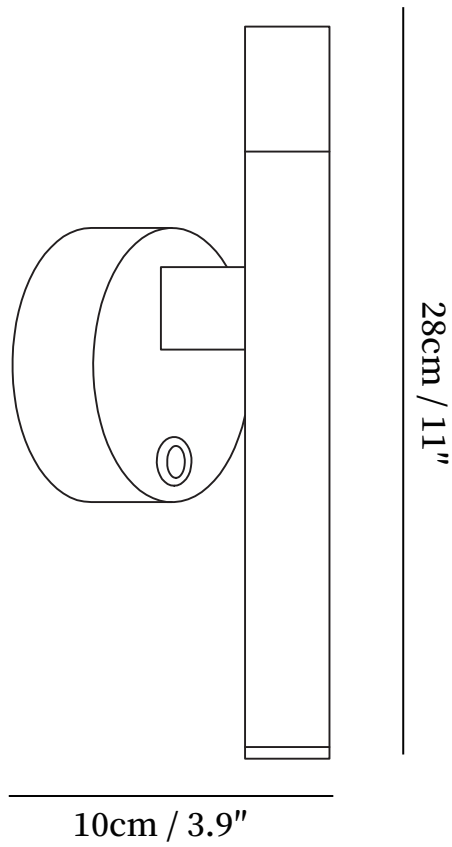

SPECIFICATION SHEET

SPECIFICATION DETAILS

*For custom options, consult factory for details

Fixture Dimensions	Ø 3.9" x H 11"
Light source	Integrated LED
Wattage	7W
Voltage	AC 110-240V
Color Temperature	Based on the purchase of light bulbs
CRI(Ra)	80CRI
Mounting	Ceiling
Driver Required	Yes
Optional Color Temps	Warm Light (3000K), Neutral Light (4500K), Cool Light (6000K)
LED Rated Life	Based on bulb life (we do not supply bulbs)
Dimming	Dimming is not supported
Finishes	Black
Shade Details	White
Material	Metal, Iron, Aluminum, Acrylic
Wire Length	No
Wire Type	No

SPECIFICATION SHEET

SPECIFICATION DETAILS

*For custom options, consult factory for details

Fixture Dimensions	Ø 4.7" x H 9.6"
Light source	Integrated LED
Wattage	14W
Voltage	AC 110-240V
Color Temperature	Based on the purchase of light bulbs
CRI(Ra)	80CRI
Mounting	Ceiling
Driver Required	Yes
Optional Color Temps	Warm Light (3000K), Neutral Light (4500K), Cool Light (6000K)
LED Rated Life	Based on bulb life (we do not supply bulbs)
Dimming	Dimming is not supported
Finishes	Black
Shade Details	White
Material	Metal, Iron, Aluminum, Acrylic
Wire Length	No
Wire Type	No