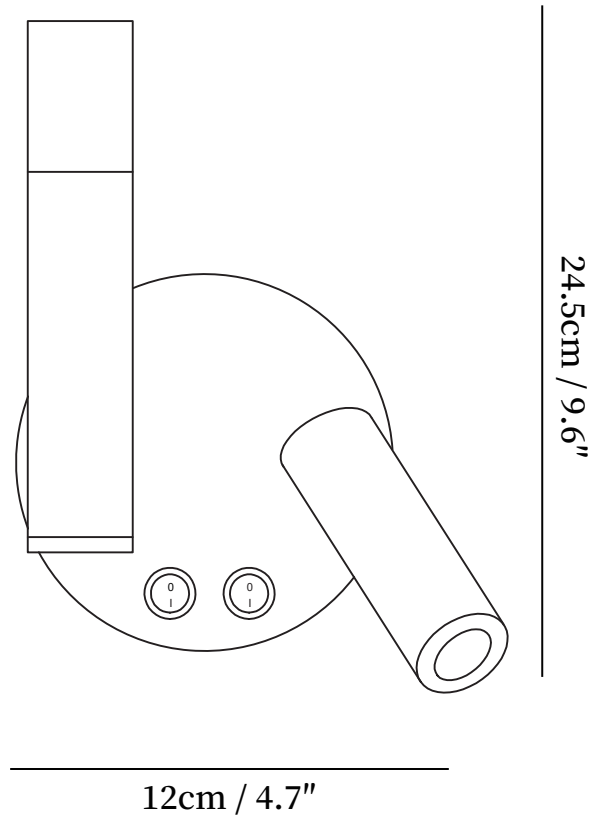

SPECIFICATION SHEET

SPECIFICATION DETAILS

*For custom options, consult factory for details

Fixture Dimensions	Ø 4.7" x H 9.6"
Light source	Integrated LED
Wattage	14W
Voltage	AC 110-240V
Color Temperature	Based on the purchase of light bulbs
CRI(Ra)	80CRI
Mounting	Ceiling
Driver Required	Yes
Optional Color Temps	Warm Light (3000K), Neutral Light (4500K), Cool Light (6000K)
LED Rated Life	Based on bulb life (we do not supply bulbs)
Dimming	Dimming is not supported
Finishes	Black
Shade Details	White
Material	Metal, Iron, Aluminum, Acrylic
Wire Length	No
Wire Type	No