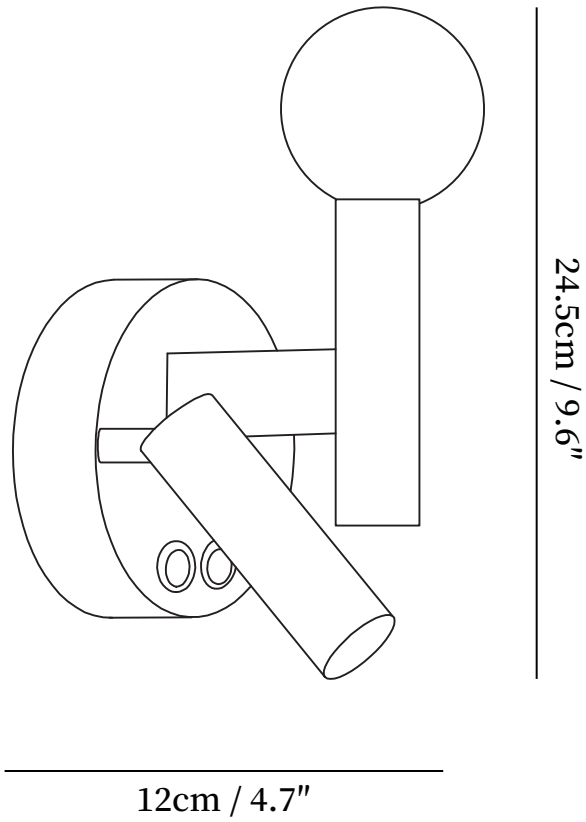

SPECIFICATION SHEET

SPECIFICATION DETAILS

*For custom options, consult factory for details

Fixture Dimensions	Ø 3.9" x H 11"
Light source	Integrated LED
Wattage	7W
Voltage	AC 110-240V
Color Temperature	Based on the purchase of light bulbs
CRI(Ra)	80CRI
Mounting	Ceiling
Driver Required	Yes
Optional Color Temps	Warm Light (3000K), Neutral Light (4500K), Cool Light (6000K)
LED Rated Life	Based on bulb life (we do not supply bulbs)
Dimming	Dimming is not supported
Finishes	Black
Shade Details	White
Material	Metal, Iron, Aluminum, Acrylic
Wire Length	No
Wire Type	No

SPECIFICATION SHEET

SPECIFICATION DETAILS

*For custom options, consult factory for details

Fixture Dimensions	Ø 4.7" x H 9.6"
Light source	Integrated LED
Wattage	14W
Voltage	AC 110-240V
Color Temperature	Based on the purchase of light bulbs
CRI(Ra)	80CRI
Mounting	Ceiling
Driver Required	Yes
Optional Color Temps	Warm Light (3000K), Neutral Light (4500K), Cool Light (6000K)
LED Rated Life	Based on bulb life (we do not supply bulbs)
Dimming	Dimming is not supported
Finishes	Black
Shade Details	White
Material	Metal, Iron, Aluminum, Acrylic
Wire Length	No
Wire Type	No