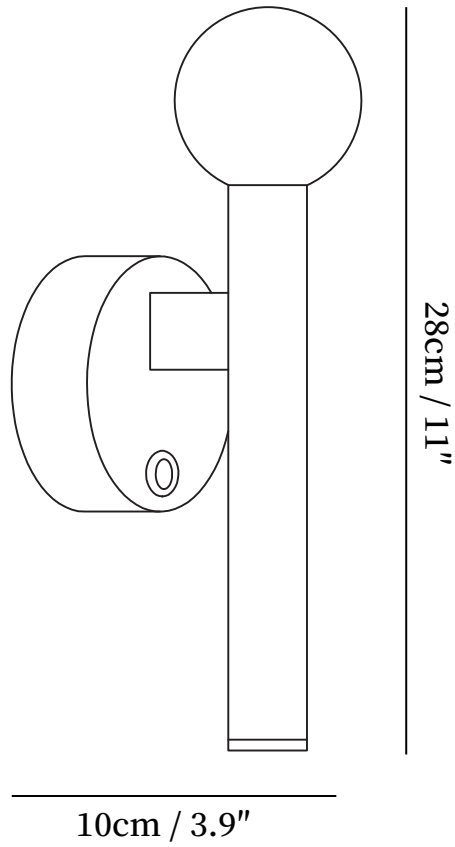

SPECIFICATION SHEET

SPECIFICATION DETAILS

*For custom options, consult factory for details

Fixture Dimensions	Ø 3.9" x H 11"
Light source	Integrated LED
Wattage	7W
Voltage	AC 110-240V
Color Temperature	Based on the purchase of light bulbs
CRI(Ra)	80CRI
Mounting	Ceiling
Driver Required	Yes
Optional Color Temps	Warm Light (3000K), Neutral Light (4500K), Cool Light (6000K)
LED Rated Life	Based on bulb life (we do not supply bulbs)
Dimming	Dimming is not supported
Finishes	Black
Shade Details	White
Material	Metal, Iron, Aluminum, Acrylic
Wire Length	No
Wire Type	No

SPECIFICATION SHEET

SPECIFICATION DETAILS

*For custom options, consult factory for details

Fixture Dimensions	Ø 4.7" x H 9.6"
Light source	Integrated LED
Wattage	14W
Voltage	AC 110-240V
Color Temperature	Based on the purchase of light bulbs
CRI(Ra)	80CRI
Mounting	Ceiling
Driver Required	Yes
Optional Color Temps	Warm Light (3000K), Neutral Light (4500K), Cool Light (6000K)
LED Rated Life	Based on bulb life (we do not supply bulbs)
Dimming	Dimming is not supported
Finishes	Black
Shade Details	White
Material	Metal, Iron, Aluminum, Acrylic
Wire Length	No
Wire Type	No