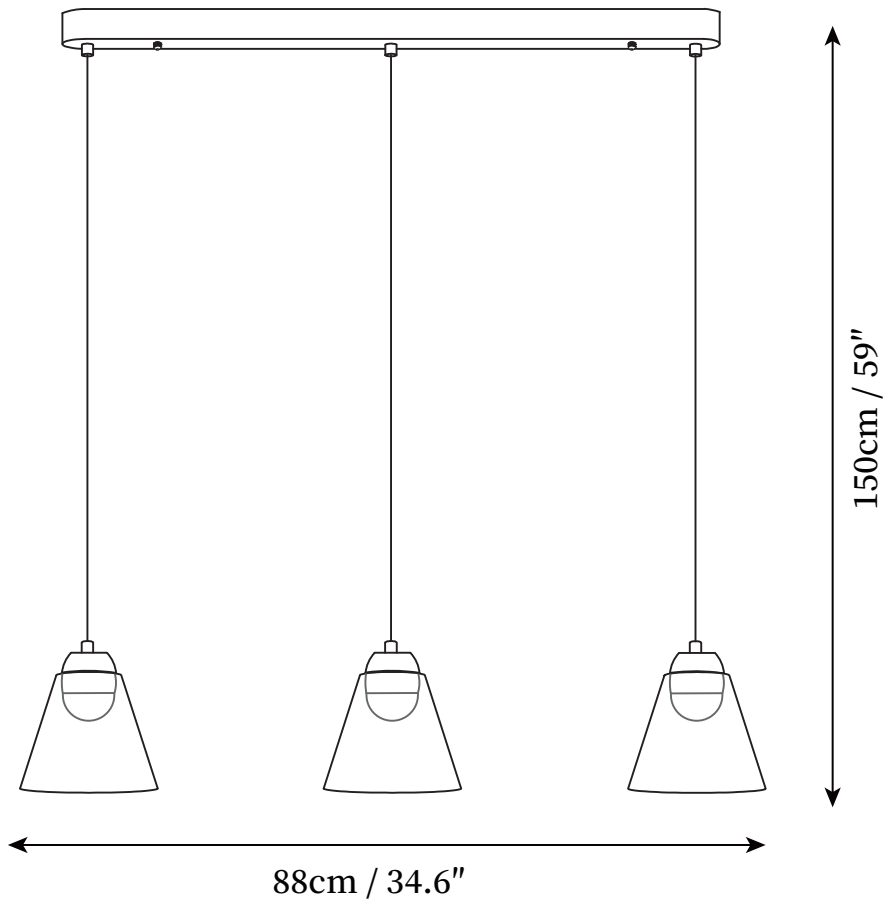

SPECIFICATION SHEET

SPECIFICATION DETAILS

*For custom options, consult factory for details

Fixture Dimensions	Ø 6.3" x H 59"
Light source	Integrated LED
Wattage	15W
Voltage	AC 110-240V
Color Temperature	Based on the purchase of light bulbs
CRI(Ra)	80CRI
Mounting	Ceiling
Driver Required	Yes
Optional Color Temps	Warm Light (3000K), Neutral Light (4500K), Cool Light (6000K)
LED Rated Life	Based on bulb life (we do not supply bulbs)
Dimming	Dimming is not supported
Finishes	Black
Shade Details	Clear
Material	Metal, Glass
Wire Length	59"
Wire Type	Black Coaxial Wire

SPECIFICATION SHEET

SPECIFICATION DETAILS

*For custom options, consult factory for details

Fixture Dimensions	Ø 34.6" x H 59"
Light source	Integrated LED
Wattage	45W
Voltage	AC 110-240V
Color Temperature	Based on the purchase of light bulbs
CRI(Ra)	80CRI
Mounting	Ceiling
Driver Required	Yes
Optional Color Temps	Warm Light (3000K), Neutral Light (4500K), Cool Light (6000K)
LED Rated Life	Based on bulb life (we do not supply bulbs)
Dimming	Dimming is not supported
Finishes	Black
Shade Details	Clear
Material	Metal, Glass
Wire Length	59"
Wire Type	Black Coaxial Wire