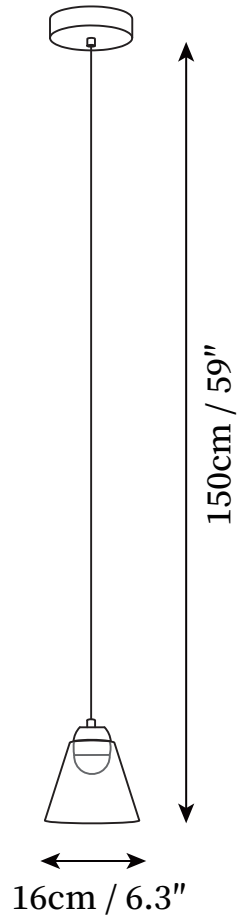

SPECIFICATION SHEET

SPECIFICATION DETAILS

*For custom options, consult factory for details

Fixture Dimensions	Ø 6.3" x H 59"
Light source	Integrated LED
Wattage	15W
Voltage	AC 110-240V
Color Temperature	Based on the purchase of light bulbs
CRI(Ra)	80CRI
Mounting	Ceiling
Driver Required	Yes
Optional Color Temps	Warm Light (3000K), Neutral Light (4500K), Cool Light (6000K)
LED Rated Life	Based on bulb life (we do not supply bulbs)
Dimming	Dimming is not supported
Finishes	Black
Shade Details	Clear
Material	Metal, Glass
Wire Length	59"
Wire Type	Black Coaxial Wire

SPECIFICATION SHEET

SPECIFICATION DETAILS

*For custom options, consult factory for details

Fixture Dimensions	Ø 34.6" x H 59"
Light source	Integrated LED
Wattage	45W
Voltage	AC 110-240V
Color Temperature	Based on the purchase of light bulbs
CRI(Ra)	80CRI
Mounting	Ceiling
Driver Required	Yes
Optional Color Temps	Warm Light (3000K), Neutral Light (4500K), Cool Light (6000K)
LED Rated Life	Based on bulb life (we do not supply bulbs)
Dimming	Dimming is not supported
Finishes	Black
Shade Details	Clear
Material	Metal, Glass
Wire Length	59"
Wire Type	Black Coaxial Wire