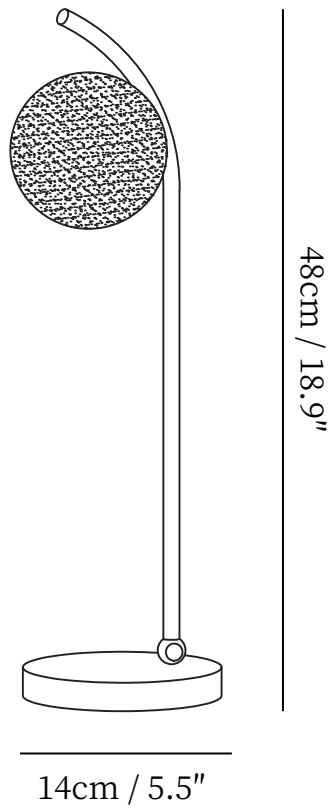

SPECIFICATION SHEET

SPECIFICATION DETAILS

*For custom options, consult factory for details

Fixture Dimensions	Ø 5.5" x H 18.9"
Light source	Integrated LED
Wattage	7W
Voltage	AC 110-240V
Color Temperature	Based on the purchase of light bulbs
CRI(Ra)	80CRI
Mounting	Table
Driver Required	Yes
Optional Color Temps	Warm Light (3000K), Neutral Light (4500K), Cool Light (6000K)
LED Rated Life	Based on bulb life (we do not supply bulbs)
Dimming	Dimming is not supported
Finishes	White, Black
Shade Details	Clear
Material	Metal, Iron, Crystal glass
Wire Length	59"
Wire Type	Wire with switch plug