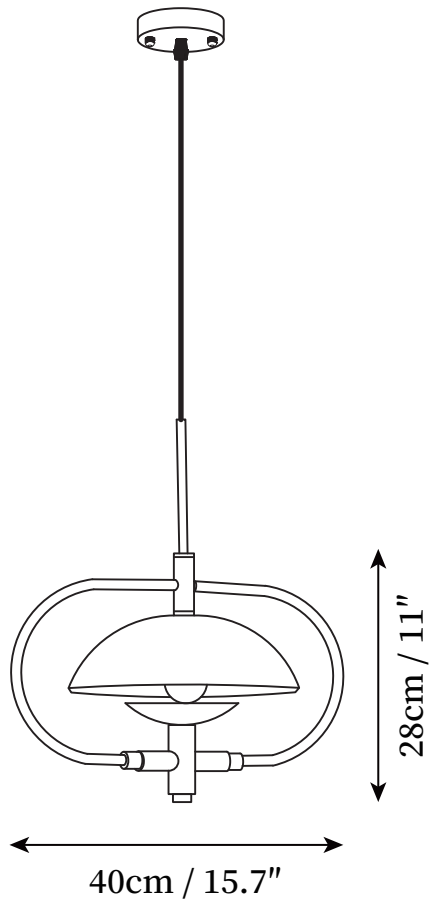

SPECIFICATION SHEET

SPECIFICATION DETAILS

*For custom options, consult factory for details

Fixture Dimensions	Ø 15.7" x H 11"
Light source	E14
Wattage	Max 15W
Voltage	AC 110-240V
Color Temperature	Based on the purchase of light bulbs
CRI(Ra)	80CRI
Mounting	Ceiling
Driver Required	No
Optional Color Temps	Buy bulbs as needed
LED Rated Life	Based on bulb life (we do not supply bulbs)
Dimming	Dimming is not supported
Finishes	Gold
Shade Details	Translucent
Material	Metal, Glass
Wire Length	59"
Wire Type	Black Coaxial Wire