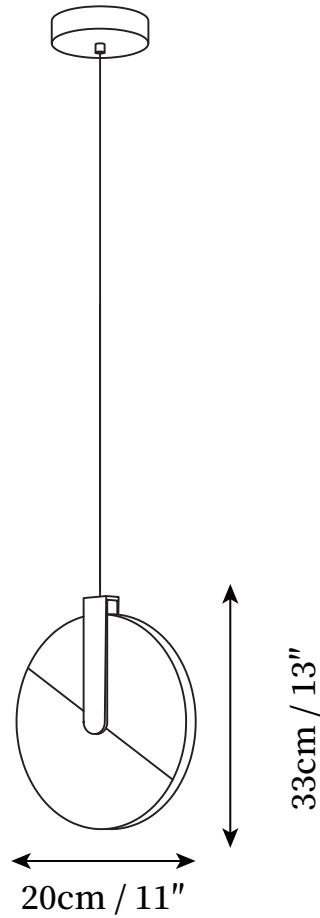

SPECIFICATION SHEET

SPECIFICATION DETAILS

*For custom options, consult factory for details

Fixture Dimensions	Ø 11" x H 13"
Light source	Integrated LED
Wattage	25W
Voltage	AC 110-240V
Color Temperature	Based on the purchase of light bulbs
CRI(Ra)	80CRI
Mounting	Ceiling
Driver Required	Yes
Optional Color Temps	Warm Light (3000K), Neutral Light (4500K), Cool Light (6000K)
LED Rated Life	Based on bulb life (we do not supply bulbs)
Dimming	Dimming is not supported
Finishes	Gold
Shade Details	Translucent
Material	Aluminum, Acrylic
Wire Length	59"
Wire Type	Black Coaxial Wire