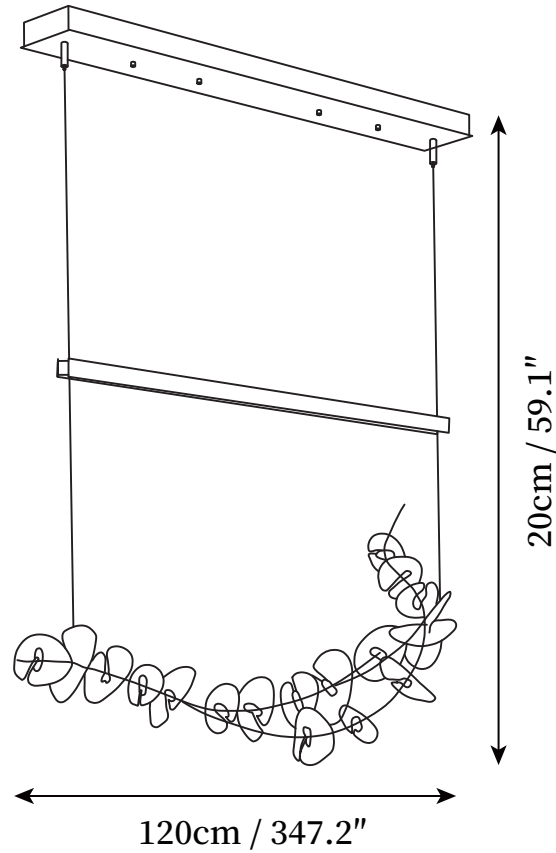

SPECIFICATION SHEET

SPECIFICATION DETAILS

*For custom options, consult factory for details

Fixture Dimensions	L 47.2" x H 59"
Light source	Integrated LED
Wattage	36W
Voltage	AC 110-240V
Color Temperature	Based on the purchase of light bulbs
CRI(Ra)	80CRI
Mounting	Ceiling
Driver Required	Yes
Optional Color Temps	Warm Light (3000K), Neutral Light (4500K), Cool Light (6000K)
LED Rated Life	Based on bulb life (we do not supply bulbs)
Dimming	Dimming is not supported
Finishes	Chrome
Shade Details	Clear
Material	Metal, Acrylic
Wire Length	59"
Wire Type	Black Coaxial Wire