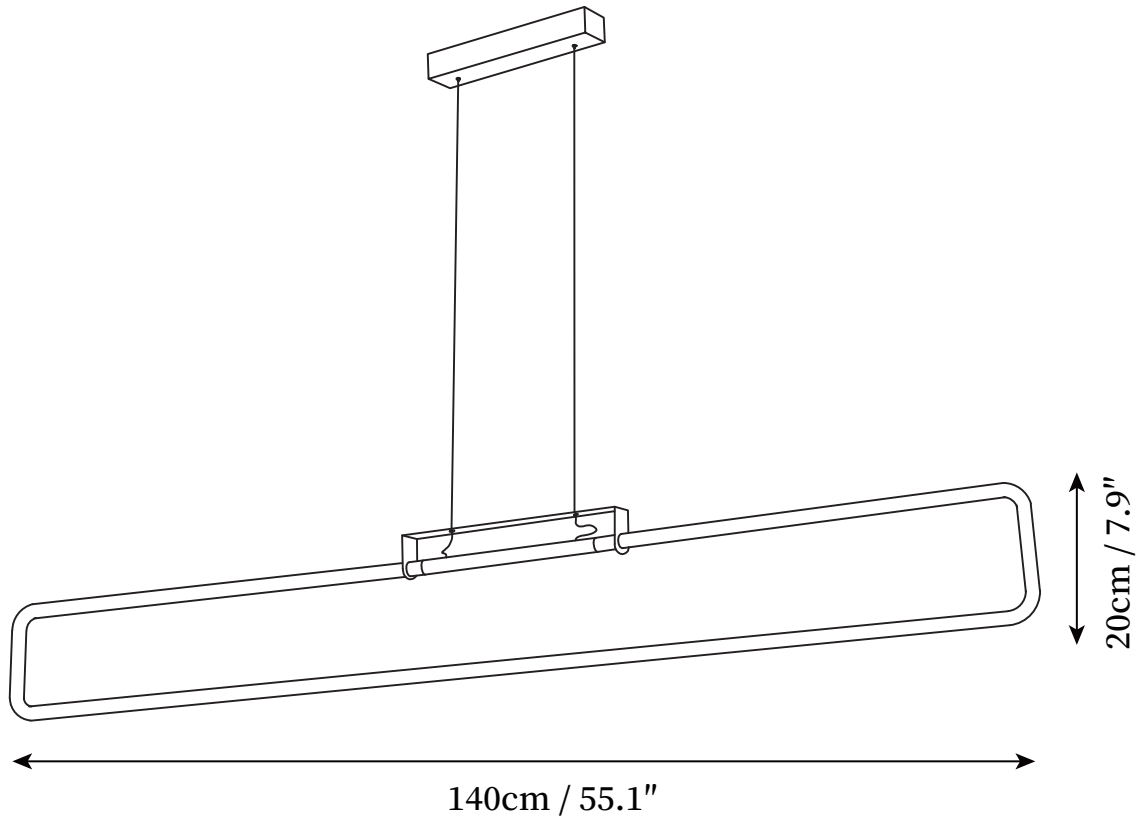

SPECIFICATION SHEET

SPECIFICATION DETAILS

*For custom options, consult factory for details

Fixture Dimensions	L 39.4" x H 7.9"
Light source	Integrated LED
Wattage	36W
Voltage	AC 110-240V
Color Temperature	Based on the purchase of light bulbs
CRI(Ra)	80CRI
Mounting	Ceiling
Driver Required	Yes
Optional Color Temps	Warm Light (3000K), Neutral Light (4500K), Cool Light (6000K)
LED Rated Life	Based on bulb life (we do not supply bulbs)
Dimming	Dimming is not supported
Finishes	Gold
Shade Details	White
Material	Metal, Acrylic
Wire Length	59"
Wire Type	Black Coaxial Wire

SPECIFICATION SHEET

SPECIFICATION DETAILS

*For custom options, consult factory for details

Fixture Dimensions	L 55.1" x H 7.9
Light source	Integrated LED
Wattage	58W
Voltage	AC 110-240V
Color Temperature	Based on the purchase of light bulbs
CRI(Ra)	80CRI
Mounting	Ceiling
Driver Required	Yes
Optional Color Temps	Warm Light (3000K), Neutral Light (4500K), Cool Light (6000K)
LED Rated Life	Based on bulb life (we do not supply bulbs)
Dimming	Dimming is not supported
Finishes	Gold
Shade Details	White
Material	Metal, Acrylic
Wire Length	59"
Wire Type	Black Coaxial Wire