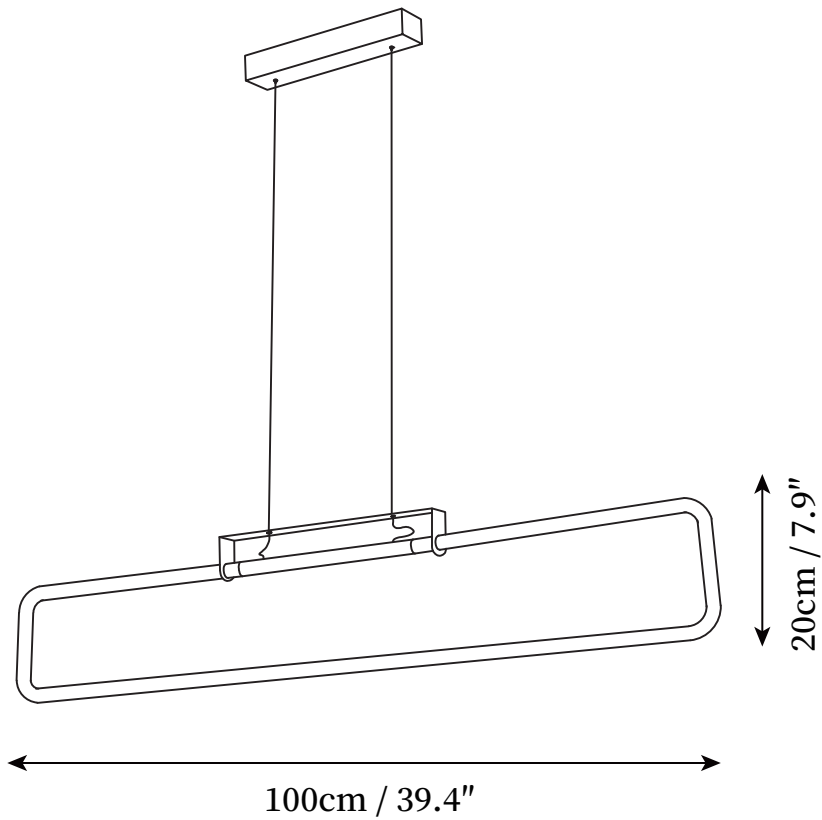

SPECIFICATION SHEET

SPECIFICATION DETAILS

*For custom options, consult factory for details

Fixture Dimensions	L 39.4" x H 7.9"
Light source	Integrated LED
Wattage	36W
Voltage	AC 110-240V
Color Temperature	Based on the purchase of light bulbs
CRI(Ra)	80CRI
Mounting	Ceiling
Driver Required	Yes
Optional Color Temps	Warm Light (3000K), Neutral Light (4500K), Cool Light (6000K)
LED Rated Life	Based on bulb life (we do not supply bulbs)
Dimming	Dimming is not supported
Finishes	Gold
Shade Details	White
Material	Metal, Acrylic
Wire Length	59"
Wire Type	Black Coaxial Wire

SPECIFICATION SHEET

SPECIFICATION DETAILS

*For custom options, consult factory for details

Fixture Dimensions	L 55.1" x H 7.9
Light source	Integrated LED
Wattage	58W
Voltage	AC 110-240V
Color Temperature	Based on the purchase of light bulbs
CRI(Ra)	80CRI
Mounting	Ceiling
Driver Required	Yes
Optional Color Temps	Warm Light (3000K), Neutral Light (4500K), Cool Light (6000K)
LED Rated Life	Based on bulb life (we do not supply bulbs)
Dimming	Dimming is not supported
Finishes	Gold
Shade Details	White
Material	Metal, Acrylic
Wire Length	59"
Wire Type	Black Coaxial Wire