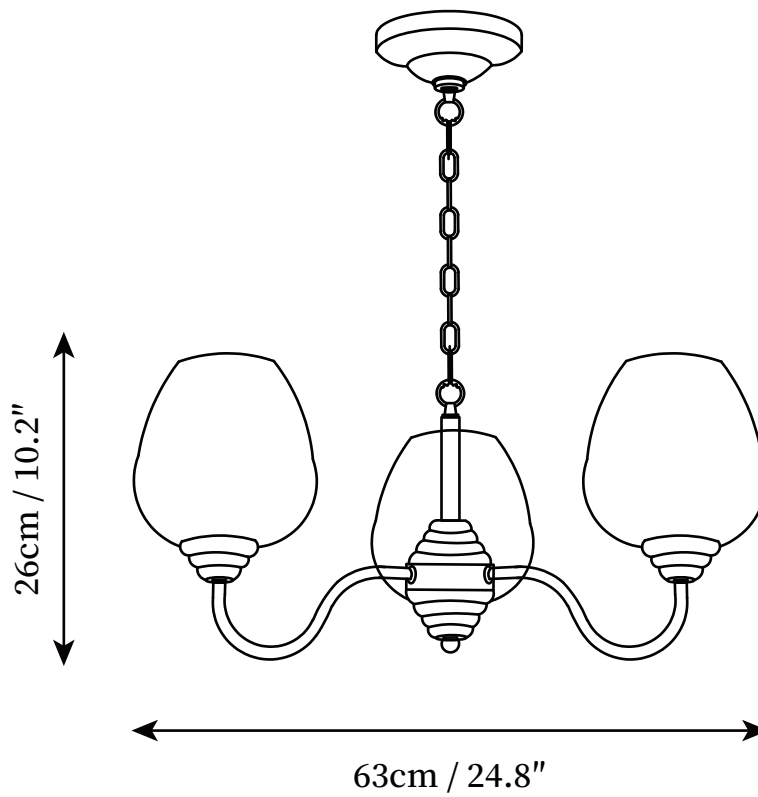

SPECIFICATION SHEET

SPECIFICATION DETAILS

*For custom options, consult factory for details

Fixture Dimensions	D 24.8" x H 10.2"
Light source	E26 or E27
Wattage	40W
Voltage	AC 110-240V
Color Temperature	Based on the purchase of light bulbs
CRI(Ra)	80CRI
Mounting	Ceiling
Driver Required	NO
Optional Color Temps	Buy bulbs as needed
LED Rated Life	Based on bulb life (we do not supply bulbs)
Dimming	Dimming is not supported
Finishes	Brass
Shade Details	White
Material	Metal, Brass, Glass
Hanging chain Length	Hanging chain 50cm / 19.7"
Hanging chain Type	Hanging chain

SPECIFICATION SHEET

SPECIFICATION DETAILS

*For custom options, consult factory for details

Fixture Dimensions	D 27.6" x H 10.6"
Light source	E26 or E27
Wattage	40W
Voltage	AC 110-240V
Color Temperature	Based on the purchase of light bulbs
CRI(Ra)	80CRI
Mounting	Ceiling
Driver Required	NO
Optional Color Temps	Buy bulbs as needed
LED Rated Life	Based on bulb life (we do not supply bulbs)
Dimming	Dimming is not supported
Finishes	Brass
Shade Details	White
Material	Metal, Brass, Glass
Hanging chain Length	Hanging chain 50cm / 19.7"
Hanging chain Type	Hanging chain

SPECIFICATION SHEET

SPECIFICATION DETAILS

*For custom options, consult factory for details

Fixture Dimensions	D 36.6" x H 11.8"
Light source	E26 or E27
Wattage	40W
Voltage	AC 110-240V
Color Temperature	Based on the purchase of light bulbs
CRI(Ra)	80CRI
Mounting	Ceiling
Driver Required	NO
Optional Color Temps	Buy bulbs as needed
LED Rated Life	Based on bulb life (we do not supply bulbs)
Dimming	Dimming is not supported
Finishes	Brass
Shade Details	White
Material	Metal, Brass, Glass
Hanging chain Length	Hanging chain 50cm / 19.7"
Hanging chain Type	Hanging chain