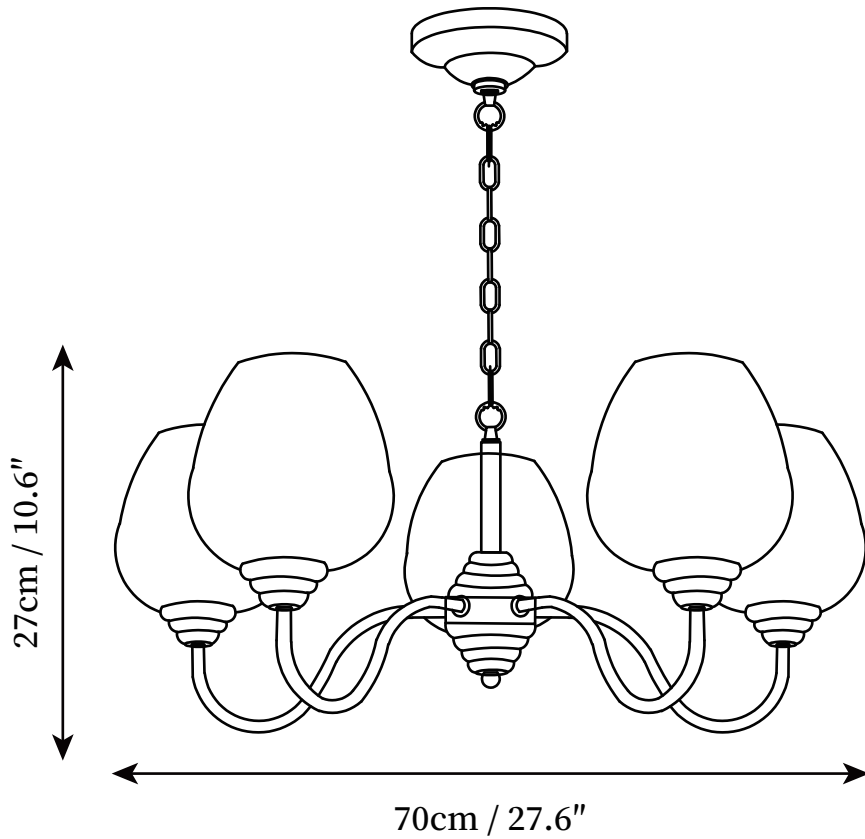

SPECIFICATION SHEET

SPECIFICATION DETAILS

*For custom options, consult factory for details

Fixture Dimensions	D 24.8" x H 10.2"
Light source	E26 or E27
Wattage	40W
Voltage	AC 110-240V
Color Temperature	Based on the purchase of light bulbs
CRI(Ra)	80CRI
Mounting	Ceiling
Driver Required	NO
Optional Color Temps	Buy bulbs as needed
LED Rated Life	Based on bulb life (we do not supply bulbs)
Dimming	Dimming is not supported
Finishes	Brass
Shade Details	White
Material	Metal, Brass, Glass
Hanging chain Length	Hanging chain 50cm / 19.7"
Hanging chain Type	Hanging chain

SPECIFICATION SHEET

SPECIFICATION DETAILS

*For custom options, consult factory for details

Fixture Dimensions	D 27.6" x H 10.6"
Light source	E26 or E27
Wattage	40W
Voltage	AC 110-240V
Color Temperature	Based on the purchase of light bulbs
CRI(Ra)	80CRI
Mounting	Ceiling
Driver Required	NO
Optional Color Temps	Buy bulbs as needed
LED Rated Life	Based on bulb life (we do not supply bulbs)
Dimming	Dimming is not supported
Finishes	Brass
Shade Details	White
Material	Metal, Brass, Glass
Hanging chain Length	Hanging chain 50cm / 19.7"
Hanging chain Type	Hanging chain

SPECIFICATION SHEET

SPECIFICATION DETAILS

*For custom options, consult factory for details

Fixture Dimensions	D 36.6" x H 11.8"
Light source	E26 or E27
Wattage	40W
Voltage	AC 110-240V
Color Temperature	Based on the purchase of light bulbs
CRI(Ra)	80CRI
Mounting	Ceiling
Driver Required	NO
Optional Color Temps	Buy bulbs as needed
LED Rated Life	Based on bulb life (we do not supply bulbs)
Dimming	Dimming is not supported
Finishes	Brass
Shade Details	White
Material	Metal, Brass, Glass
Hanging chain Length	Hanging chain 50cm / 19.7"
Hanging chain Type	Hanging chain