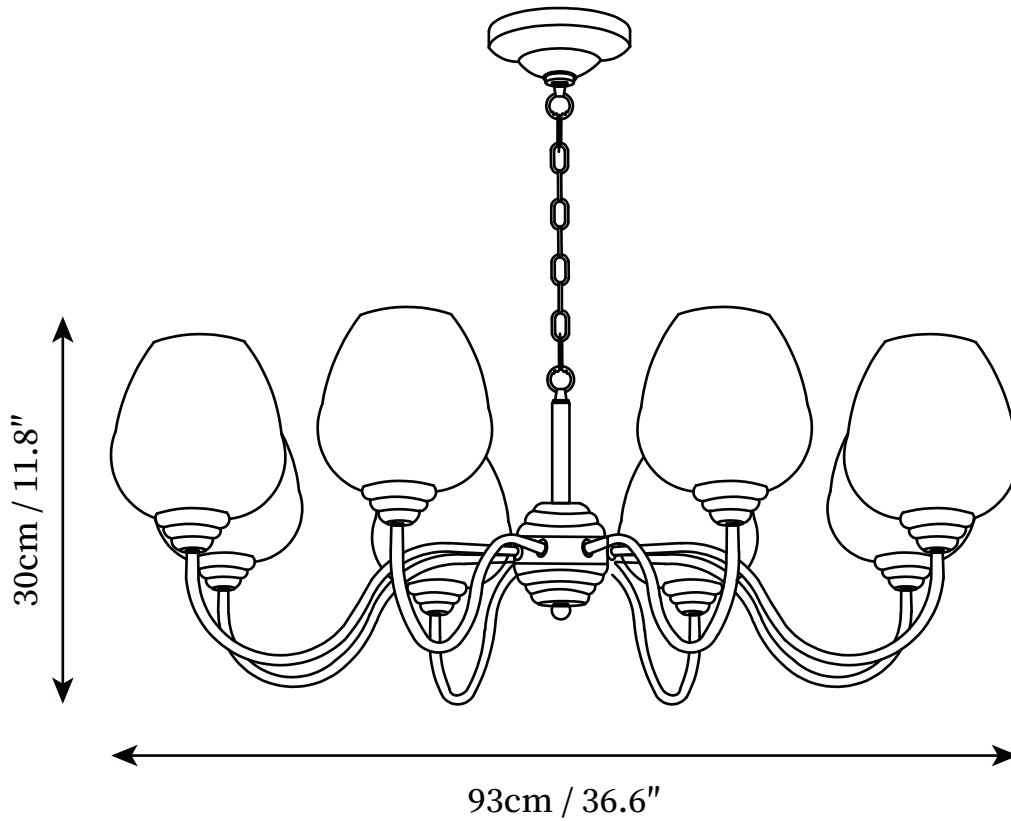

SPECIFICATION SHEET

SPECIFICATION DETAILS

*For custom options, consult factory for details

Fixture Dimensions	D 24.8" x H 10.2"
Light source	E26 or E27
Wattage	40W
Voltage	AC 110-240V
Color Temperature	Based on the purchase of light bulbs
CRI(Ra)	80CRI
Mounting	Ceiling
Driver Required	NO
Optional Color Temps	Buy bulbs as needed
LED Rated Life	Based on bulb life (we do not supply bulbs)
Dimming	Dimming is not supported
Finishes	Brass
Shade Details	White
Material	Metal, Brass, Glass
Hanging chain Length	Hanging chain 50cm / 19.7"
Hanging chain Type	Hanging chain

SPECIFICATION SHEET

SPECIFICATION DETAILS

*For custom options, consult factory for details

Fixture Dimensions	D 27.6" x H 10.6"
Light source	E26 or E27
Wattage	40W
Voltage	AC 110-240V
Color Temperature	Based on the purchase of light bulbs
CRI(Ra)	80CRI
Mounting	Ceiling
Driver Required	NO
Optional Color Temps	Buy bulbs as needed
LED Rated Life	Based on bulb life (we do not supply bulbs)
Dimming	Dimming is not supported
Finishes	Brass
Shade Details	White
Material	Metal, Brass, Glass
Hanging chain Length	Hanging chain 50cm / 19.7"
Hanging chain Type	Hanging chain

SPECIFICATION SHEET

SPECIFICATION DETAILS

*For custom options, consult factory for details

Fixture Dimensions	D 36.6" x H 11.8"
Light source	E26 or E27
Wattage	40W
Voltage	AC 110-240V
Color Temperature	Based on the purchase of light bulbs
CRI(Ra)	80CRI
Mounting	Ceiling
Driver Required	NO
Optional Color Temps	Buy bulbs as needed
LED Rated Life	Based on bulb life (we do not supply bulbs)
Dimming	Dimming is not supported
Finishes	Brass
Shade Details	White
Material	Metal, Brass, Glass
Hanging chain Length	Hanging chain 50cm / 19.7"
Hanging chain Type	Hanging chain