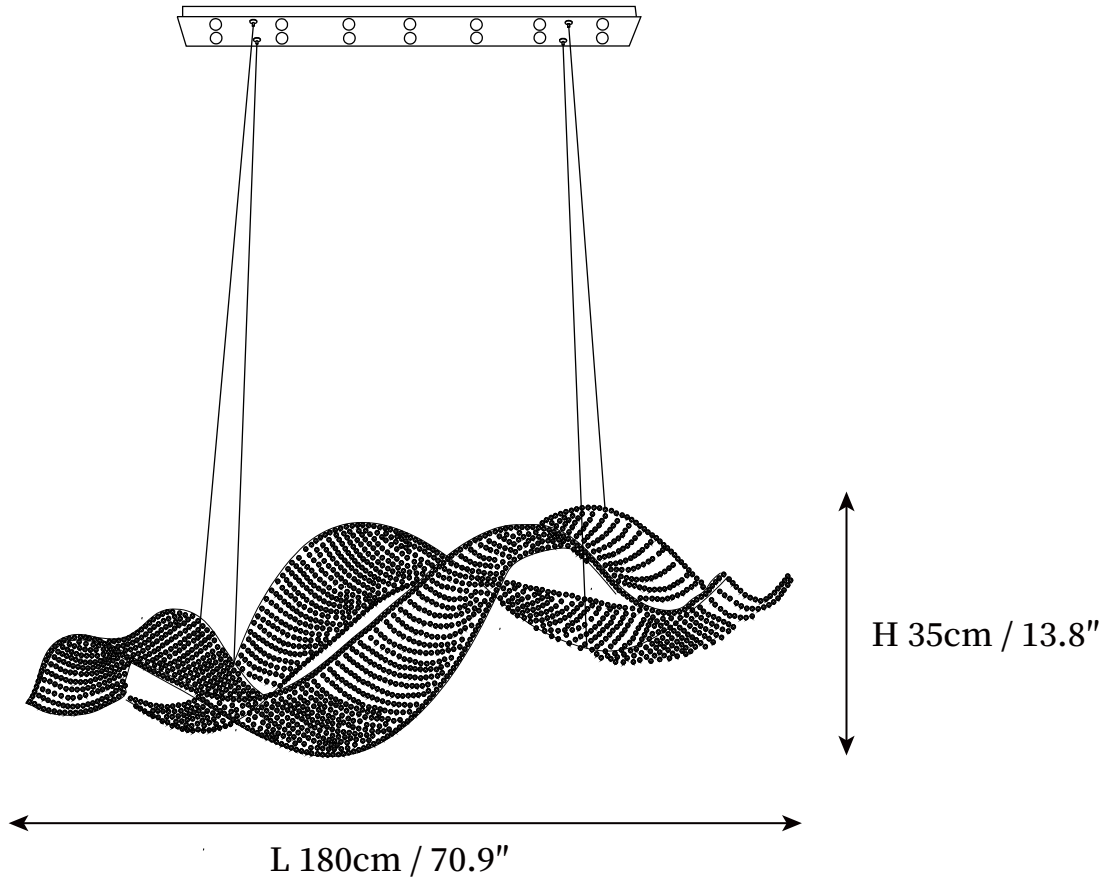

SPECIFICATION SHEET

SPECIFICATION DETAILS

*For custom options, consult factory for details

Fixture Dimensions	L 70.9" x H 13.8"
Light source	Integrated LED
Wattage	~ 5W
Voltage	AC 110-240V
Dimming	Not supported
CRI(Ra)	90+ CRI
Mounting	Hardwired.
LED Rated Life	30000 hours
Color Temperature	Warm Light (3000K), Neutral Light (4000K), Cool Light (6000K)
Control method	Compatible with common wall switches(not included)
Finishes	Stainless steel, Chrome
Shadow Details	Clear crystal
Material	Metal, Stainless steel, Crystal
Wire Length	The standard length of the cord is 59" (150 cm), the length is adjustable.