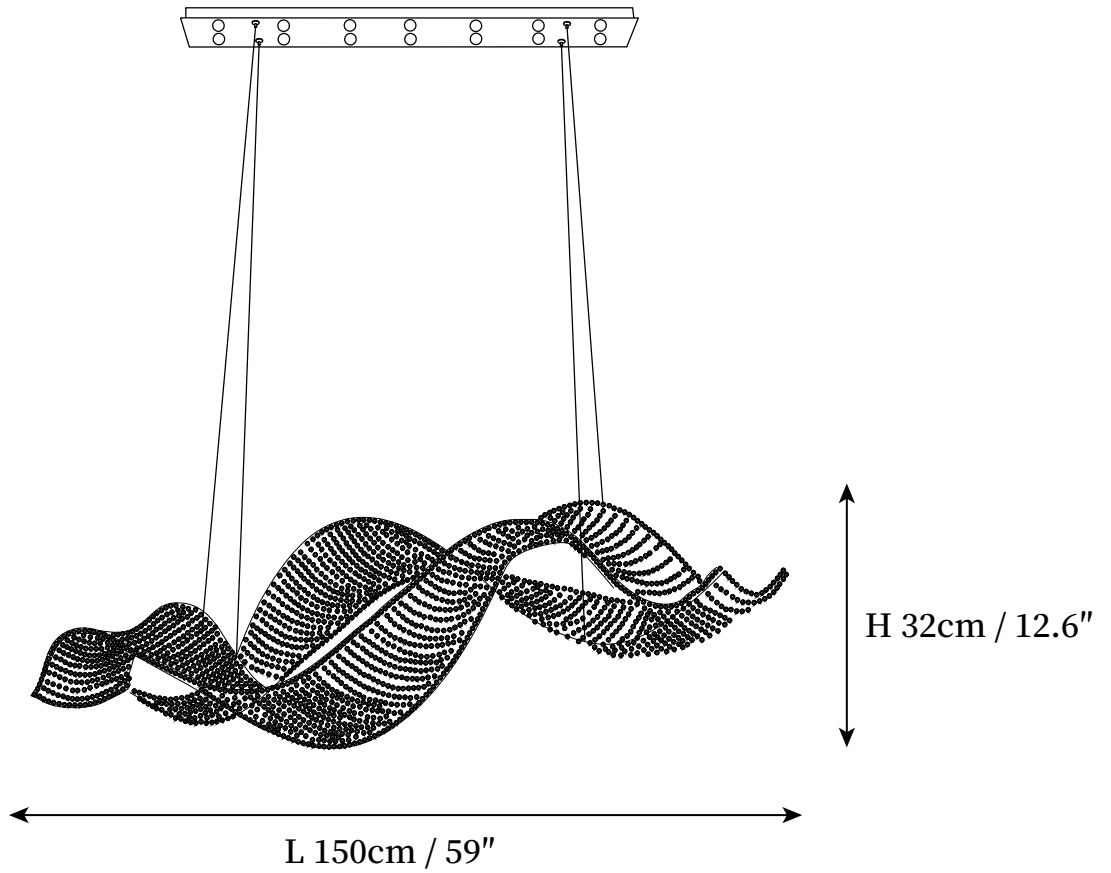

## SPECIFICATION DETAILS

\*For custom options, consult factory for details

<b>Fixture Dimensions</b>	L 47.2" x H 11.8"
<b>Light source</b>	Integrated LED
<b>Wattage</b>	~ 5W
<b>Voltage</b>	AC 110-240V
<b>Dimming</b>	Not supported
<b>CRI(Ra)</b>	90+ CRI
<b>Mounting</b>	Hardwired.
<b>LED Rated Life</b>	30000 hours
<b>Color Temperature</b>	Warm Light (3000K), Neutral Light (4000K), Cool Light (6000K)
<b>Control method</b>	Compatible with common wall switches(not included)
<b>Finishes</b>	Stainless steel, Chrome
<b>Shadow Details</b>	Clear crystal
<b>Material</b>	Metal, Stainless steel, Crystal
<b>Wire Length</b>	The standard length of the cord is 59" (150 cm), the length is adjustable.

## SPECIFICATION DETAILS

\*For custom options, consult factory for details

<b>Fixture Dimensions</b>	L 59" x H 12.6"
<b>Light source</b>	Integrated LED
<b>Wattage</b>	~ 5W
<b>Voltage</b>	AC 110-240V
<b>Dimming</b>	Not supported
<b>CRI(Ra)</b>	90+ CRI
<b>Mounting</b>	Hardwired.
<b>LED Rated Life</b>	30000 hours
<b>Color Temperature</b>	Warm Light (3000K), Neutral Light (4000K), Cool Light (6000K)
<b>Control method</b>	Compatible with common wall switches(not included)
<b>Finishes</b>	Stainless steel, Chrome
<b>Shadow Details</b>	Clear crystal
<b>Material</b>	Metal, Stainless steel, Crystal
<b>Wire Length</b>	The standard length of the cord is 59" (150 cm), the length is adjustable.