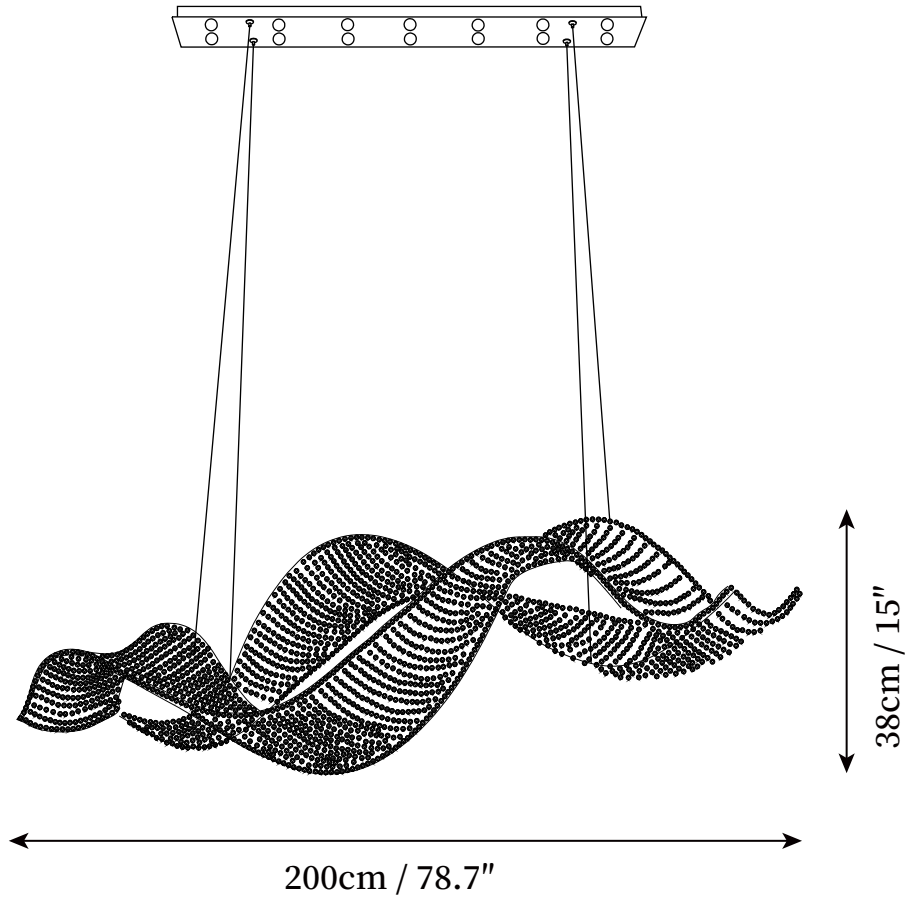

SPECIFICATION SHEET

SPECIFICATION DETAILS

*For custom options, consult factory for details

SKU	20221219175107
Fixture Dimensions	L 78.7" x H 15"
Light source	Integrated LED
Wattage	~ 5W
Voltage	AC 110-240V
Dimming	Not supported
CRI(Ra)	90+ CRI
Mounting	Hardwired.
LED Rated Life	30000 hours
Color Temperature	Warm Light (3000K), Neutral Light (4000K), Cool Light (6000K)
Control method	Compatible with common wall switches (not included)
Finishes	Stainless steel, Chrome
Shadow Details	Clear crystal
Material	Metal, Stainless steel, Crystal
Wire Length	The standard length of the cord is 59" (150 cm), the length is adjustable.