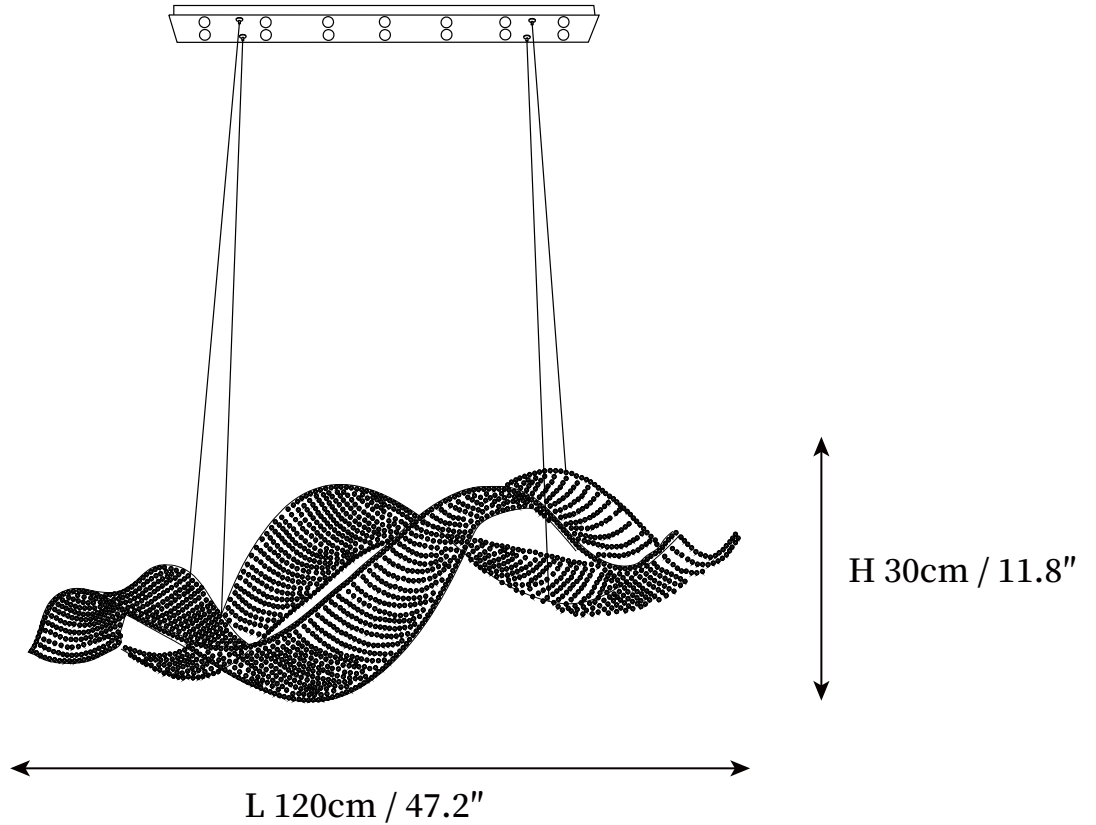

## SPECIFICATION DETAILS

\*For custom options, consult factory for details

<b>Fixture Dimensions</b>	L 47.2" x H 11.8"
<b>Light source</b>	Integrated LED
<b>Wattage</b>	~ 5W
<b>Voltage</b>	AC 110-240V
<b>Dimming</b>	Not supported
<b>CRI(Ra)</b>	90+ CRI
<b>Mounting</b>	Hardwired.
<b>LED Rated Life</b>	30000 hours
<b>Color Temperature</b>	Warm Light (3000K), Neutral Light (4000K), Cool Light (6000K)
<b>Control method</b>	Compatible with common wall switches(not included)
<b>Finishes</b>	Stainless steel, Chrome
<b>Shadow Details</b>	Clear crystal
<b>Material</b>	Metal, Stainless steel, Crystal
<b>Wire Length</b>	The standard length of the cord is 59" (150 cm), the length is adjustable.

## SPECIFICATION DETAILS

\*For custom options, consult factory for details

<b>Fixture Dimensions</b>	L 59" x H 12.6"
<b>Light source</b>	Integrated LED
<b>Wattage</b>	~ 5W
<b>Voltage</b>	AC 110-240V
<b>Dimming</b>	Not supported
<b>CRI(Ra)</b>	90+ CRI
<b>Mounting</b>	Hardwired.
<b>LED Rated Life</b>	30000 hours
<b>Color Temperature</b>	Warm Light (3000K), Neutral Light (4000K), Cool Light (6000K)
<b>Control method</b>	Compatible with common wall switches(not included)
<b>Finishes</b>	Stainless steel, Chrome
<b>Shadow Details</b>	Clear crystal
<b>Material</b>	Metal, Stainless steel, Crystal
<b>Wire Length</b>	The standard length of the cord is 59" (150 cm), the length is adjustable.