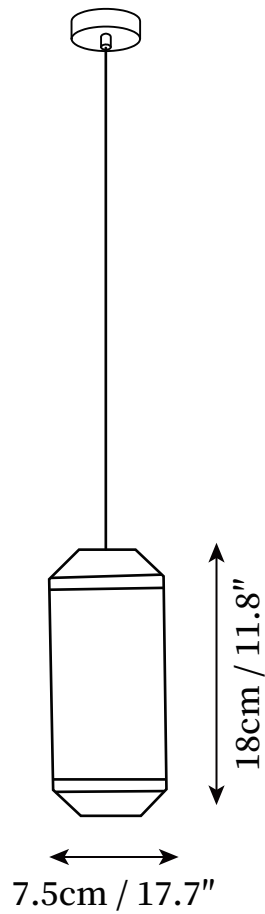

SPECIFICATION SHEET

SPECIFICATION DETAILS

*For custom options, consult factory for details

Fixture Dimensions	Ø 17.7" x H 11.8"
Light source	Integrated LED
Wattage	12W
Voltage	AC 110-240V
Color Temperature	Based on the purchase of light bulbs
CRI(Ra)	80CRI
Mounting	Ceiling
Driver Required	Yes
Optional Color Temps	Warm Light (3000K), Neutral Light (4500K), Cool Light (6000K)
LED Rated Life	Based on bulb life (we do not supply bulbs)
Dimming	Dimming is not supported
Finishes	Black, Gold
Shade Details	Black, Gold
Material	Metal, Aluminum
Wire Length	59"
Wire Type	Black Coaxial Wire