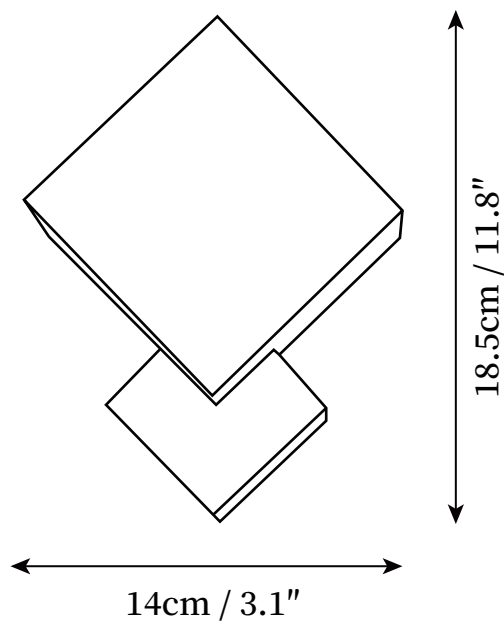

SPECIFICATION SHEET

SPECIFICATION DETAILS

*For custom options, consult factory for details

Fixture Dimensions	Ø 3.1" x H 11.8"
Light source	E14
Wattage	15W
Voltage	AC 110-240V
Color Temperature	Based on the purchase of light bulbs
CRI(Ra)	80CRI
Mounting	Ceiling
Driver Required	No
Optional Color Temps	Buy bulbs as needed
LED Rated Life	Based on bulb life (we do not supply bulbs)
Dimming	Dimming is not supported
Finishes	Brass
Shade Details	White
Material	Brass, Alabaster, Metal
Wire Length	No
Wire Type	No