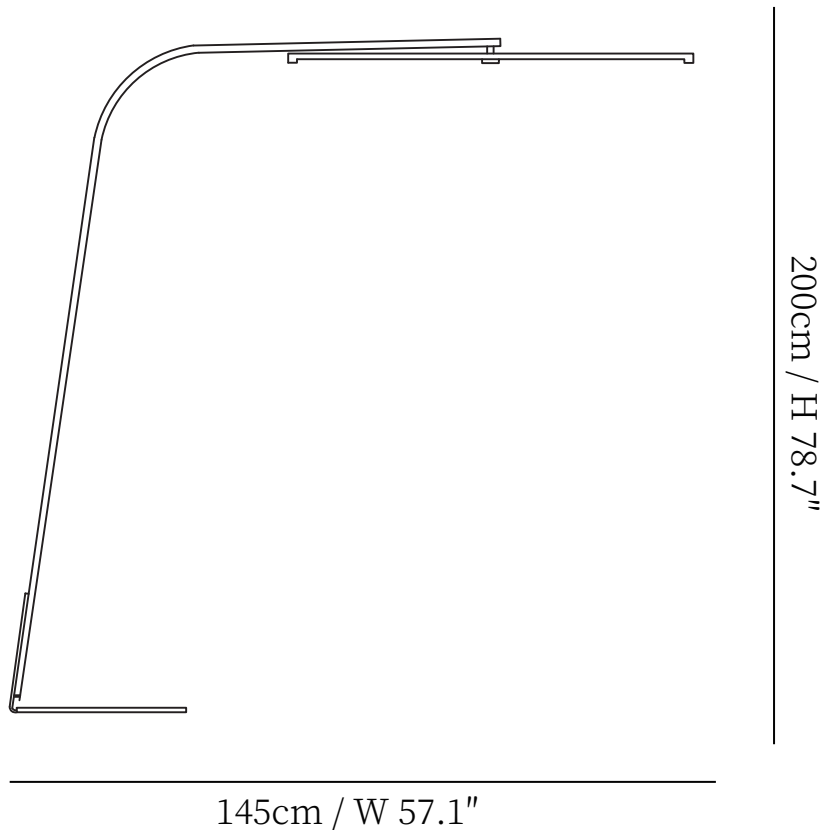

SPECIFICATION SHEET

SPECIFICATION DETAILS

*For custom options, consult factory for details

Fixture Dimensions	W 57.1" x H 78.7"
Light source	Integrated LED
Wattage	~ 15W
Voltage	AC 110-240V
Color Temperature	Based on the purchase of light bulbs
CRI(Ra)	80CRI
Mounting	Floor
Driver Required	Yes
Optional Color Temps	Warm Light (3000K), Neutral Light (4500K), Cool Light (6000K)
LED Rated Life	Based on bulb life (we do not supply bulbs)
Dimming	Dimming is not supported
Finishes	Black
Shade Details	White
Material	Metal, Acrylic
Wire Length	98.4"
Wire Type	Wire with switch plug