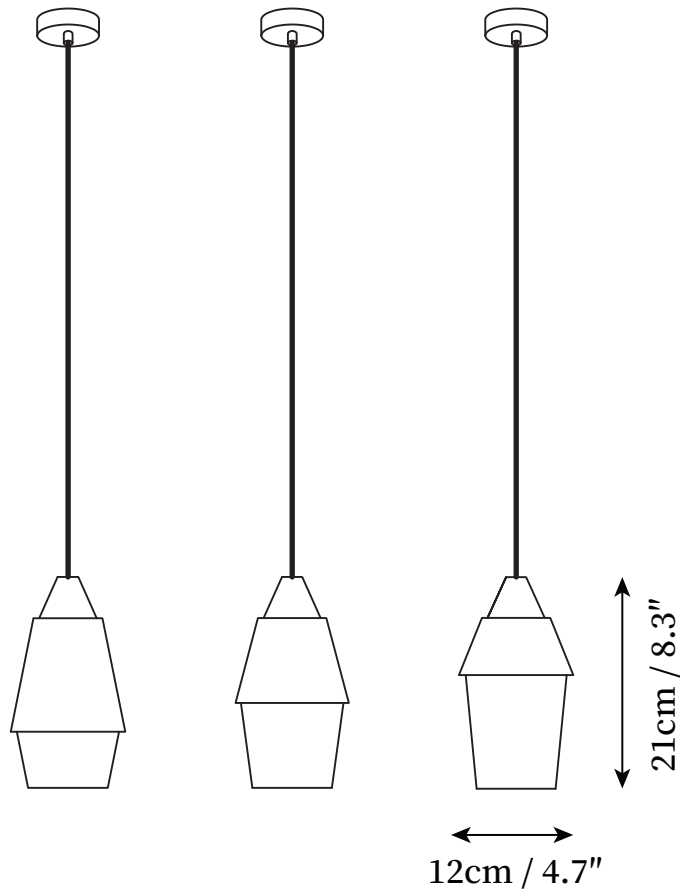

SPECIFICATION SHEET

SPECIFICATION DETAILS

*For custom options, consult factory for details

Fixture Dimensions	Ø 4.7" x H 8.3"
Light source	E27
Wattage	Max 60W
Voltage	AC 110-240V
Color Temperature	Based on the purchase of light bulbs
CRI(Ra)	80CRI
Mounting	Ceiling
Driver Required	No
Optional Color Temps	Buy bulbs as needed
LED Rated Life	Based on bulb life (we do not supply bulbs)
Dimming	Dimming is not supported
Finishes	Black
Shade Details	White
Material	Brass, Alabaster
Wire Length	59"
Wire Type	Black Coaxial Wire